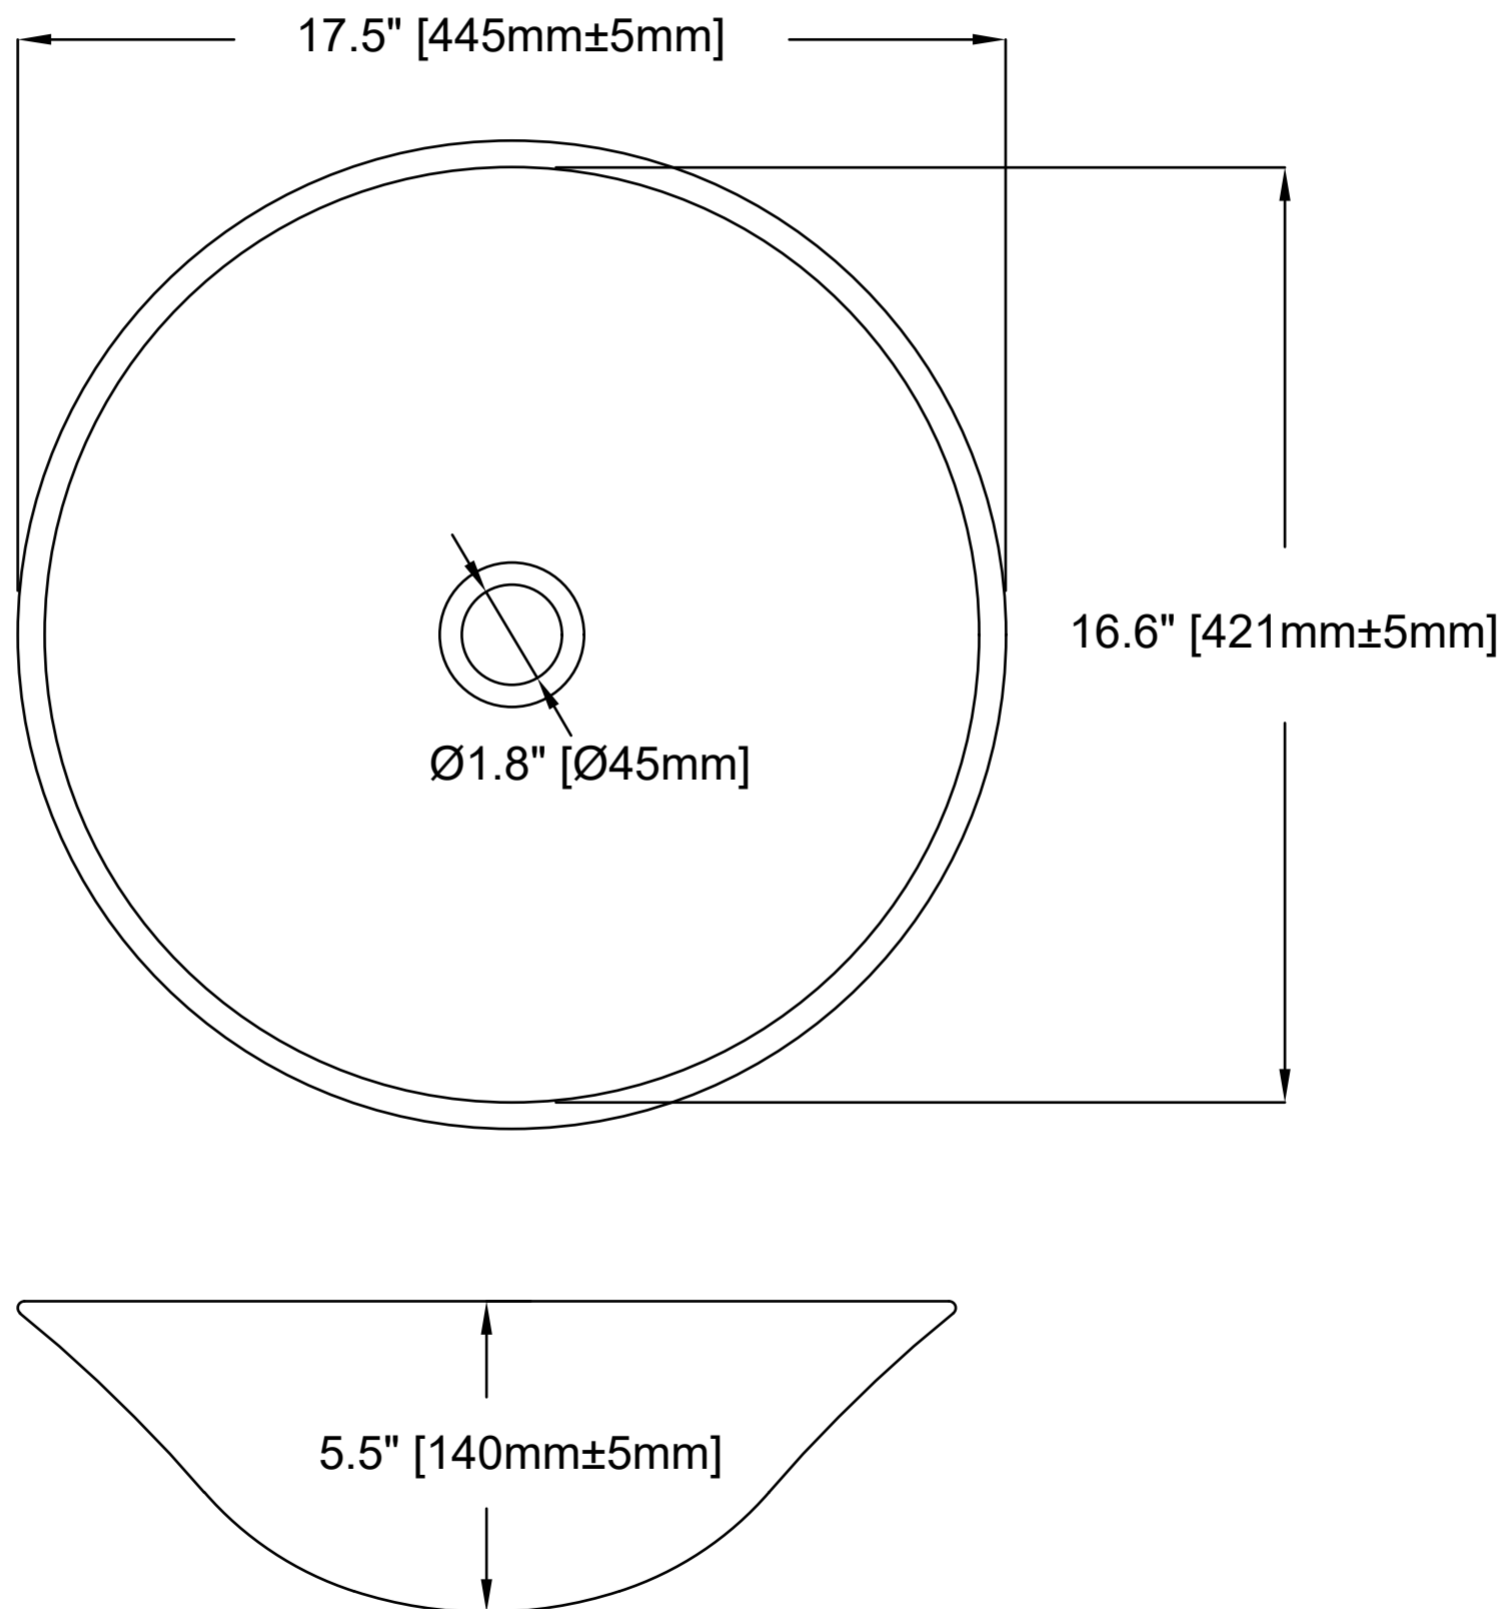

LS-AZ212

BATHROOM VESSEL SINK

HAVE QUESTIONS? CALL 305-614-4070 OR VISIT [ANZZI.COM](https://www.anzzi.com)