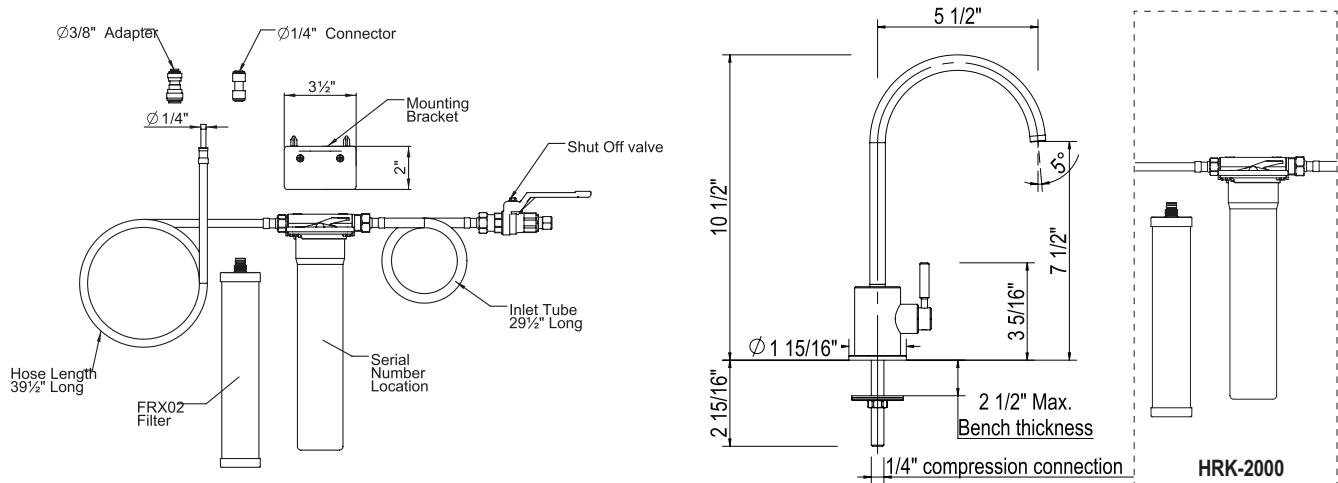

For warranty or additional information, contact:

U.S.A.
houseofrohl.com/support
1-800-777-9762

QUEBEC / MARITIMES / WESTERN CANADA
QUÉBEC / MARITIMES / OUEST CANADIEN
QUEBEC / MARITIMOS / CANADA OCCIDENTAL
houseofrohl.ca/support
1-866-473-8442

ONTARIO
houseofrohl.ca/support
1-800-287-5354