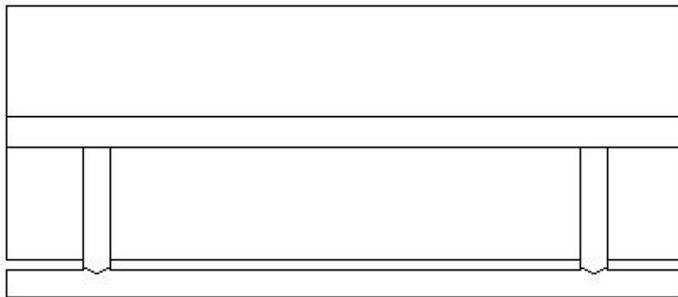

AB5511

16" Wooden Shelf With Chrome Towel Bar Bathroom
Accessory

15 3/4"

4 3/4"

5 7/8"

Note: All product dimensions are approximate and should be verified on site prior to installation.
Visit www.ALFIbrand.com for more information.