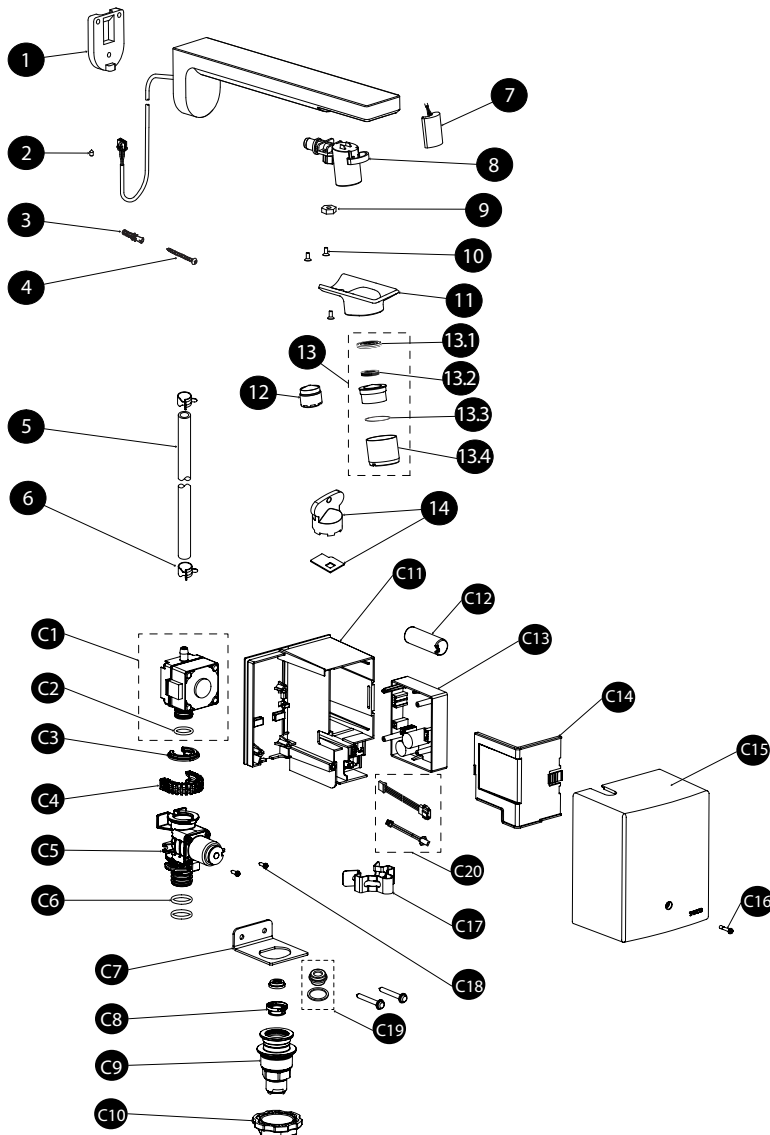

TEL1C* Series

Sensor Faucet, Libella™ Wall-Mount Spout EcoPower® Self Generation System

Product Number

TEL1C5-D10E#\$\$	TELS1C5#\$\$ (Libella Spout)
	TELC105-D10E (Controller)
TEL1C5-C20E#\$\$	TELS1C5#\$\$ (Libella Spout)
	TELC105-C20E (Controller)
TEL1C1-D10E#\$\$	TELS1C1#\$\$ (Libella Spout)
	TELC101-D10E (Controller)
TEL1C3-D20E#\$\$	TELS1C3#\$\$ (Libella Spout)
	TELC103-D20E (Controller)

Item	Part	Description
All Models		
1	THP3181	Bracket, Wall Mount, Libella
2	THP3182	Set Screw
3	THP3183	Anchor (1 pc)
4	THP3184	Screw (1 pc)
5	THP3152	Hose
6	THP3153	Clip (1 pc)
7	THP3155	Sensor
8	THP3174	Aerator housing
9	THP3175	Nut
10	THP3176	Screw (1 pc)
11	THP3178#CP	Cover, nozzle area
12	THP3177	Aerator (1.0 gpm)
	THP3124	Aerator (0.5 gpm)
	THP3311	Aerator (0.35gpm)
13	THP3304#CP	Aerator Kit, (0.35 gpm)
13.1	THP3302	Fastener (0.35gpm)
13.2	THP5100	Gasket
13.3	THP3242	O-Ring
13.4	THP3299#CP	Housing (0.35 gpm)
14	THP3179	Aerator Removal Key (1.0 gpm/0.5 gpm)
	THP3305	Aerator Removal Key (0.35 gpm)
C1	TH559EDV562	Generator for TELC105-D10E, TELC105-C20E
	TH559EDV462	Generator for TELC101-D10E
	THP3275	Generator for TELC103-D20E
C2	THP3132	O-ring (1 pc)