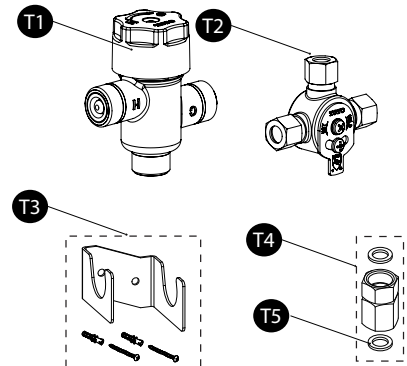

TEL1C* Series

Sensor Faucet, Libella™ Wall-Mount Spout EcoPower® Self Generation System

Product Number

TEL1C5-D10E#\$\$	TELS1C5#\$\$ (Libella Spout)
	TELC105-D10E (Controller)
TEL1C5-C20E#\$\$	TELS1C5#\$\$ (Libella Spout)
	TELC105-C20E (Controller)
TEL1C1-D10E#\$\$	TELS1C1#\$\$ (Libella Spout)
	TELC101-D10E (Controller)
TEL1C3-D20E#\$\$	TELS1C3#\$\$ (Libella Spout)
	TELC103-D20E (Controller)

Item	Part	Description
All Models		
1	THP3181	Bracket, Wall Mount, Libella
2	THP3182	Set Screw
3	THP3183	Anchor (1 pc)
4	THP3184	Screw (1 pc)
5	THP3152	Hose
6	THP3153	Clip (1 pc)
7	THP3155	Sensor
8	THP3174	Aerator housing
9	THP3175	Nut
10	THP3176	Screw (1 pc)
11	THP3178#CP	Cover, nozzle area
12	THP3177	Aerator (1.0 gpm)
	THP3124	Aerator (0.5 gpm)
	THP3311	Aerator (0.35gpm)
13	THP3304#CP	Aerator Kit, (0.35 gpm)
13.1	THP3302	Fastener (0.35gpm)
13.2	THP5100	Gasket
13.3	THP3242	O-Ring
13.4	THP3299#CP	Housing (0.35 gpm)
14	THP3179	Aerator Removal Key (1.0 gpm/0.5 gpm)
	THP3305	Aerator Removal Key (0.35 gpm)
C1	TH559EDV562	Generator for TELC105-D10E, TELC105-C20E
	TH559EDV462	Generator for TELC101-D10E
	THP3275	Generator for TELC103-D20E
C2	THP3132	O-ring (1 pc)