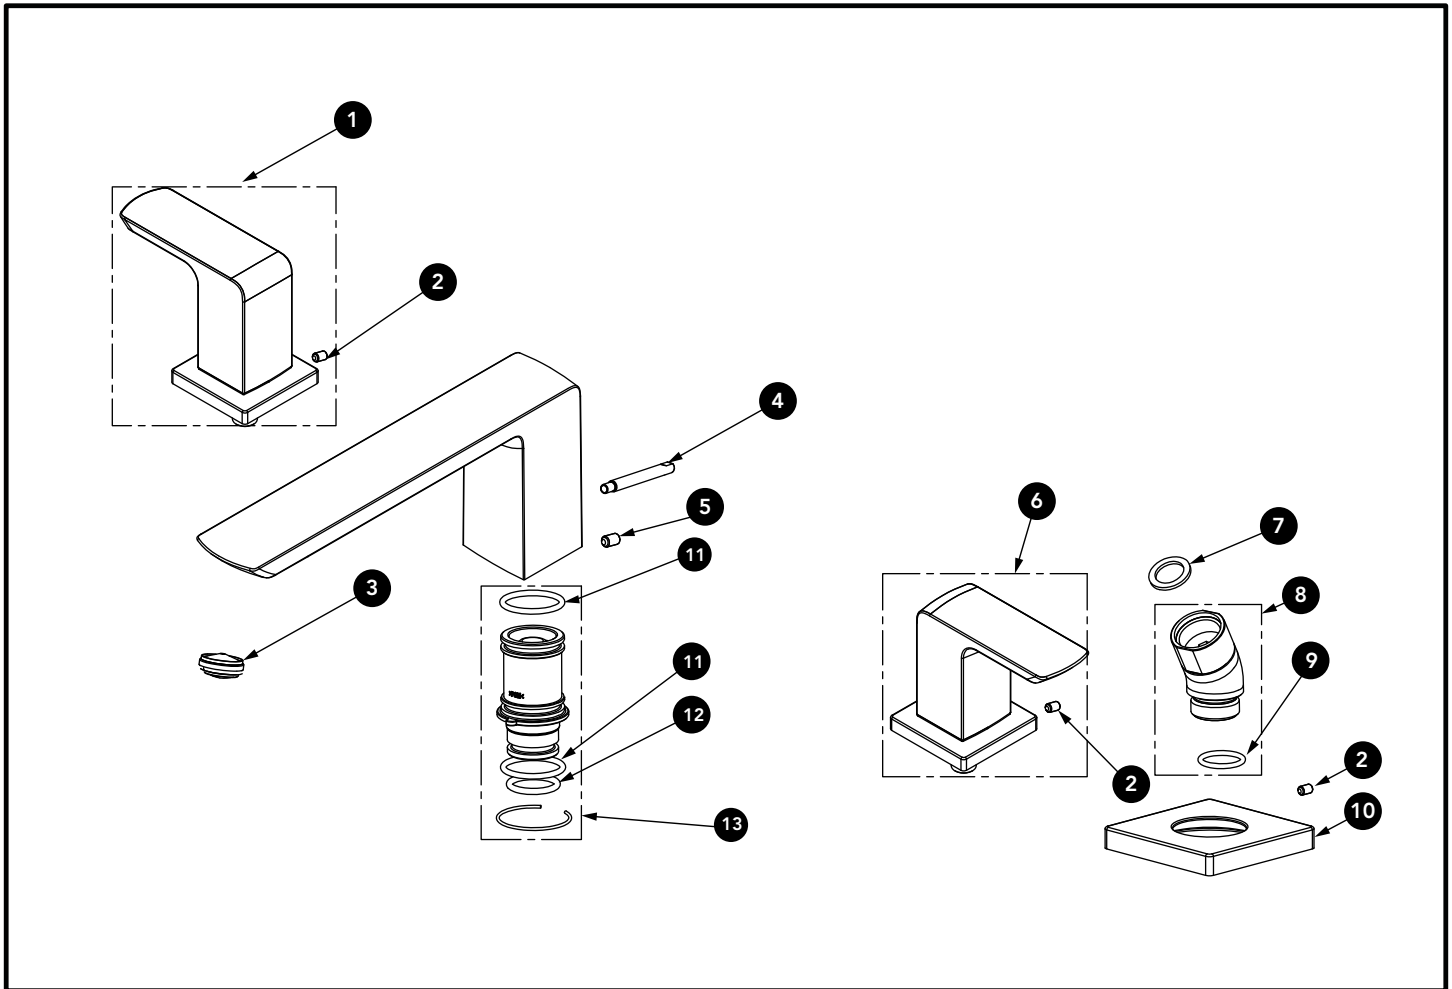

GR Roman Tub Filler Trim(4-Hole)

Item	Part	Description
1*	THP5177#\$\$	Handle (HOT)
2	THP4365	Set Screw
3	THP5214	Aerator
4*	THP5185#\$\$	Diverter Bar
5	THP5178	Set Screw
6*	THP5179#\$\$	Handle (COLD)
7	THP4229	Gasket
8*	THP5187#\$\$	Elbow
9	THP5188	O-Ring
10*	THP5189#\$\$	Escutcheon
11	THP5180	O-Ring
12	THP5181	O-Ring
13	THP5190	Valve Connector

* Please specify finish when ordering

LEGEND
\$\$ = Denotes Finish
#CP = Polished Chrome
#BN = Brushed Nickel