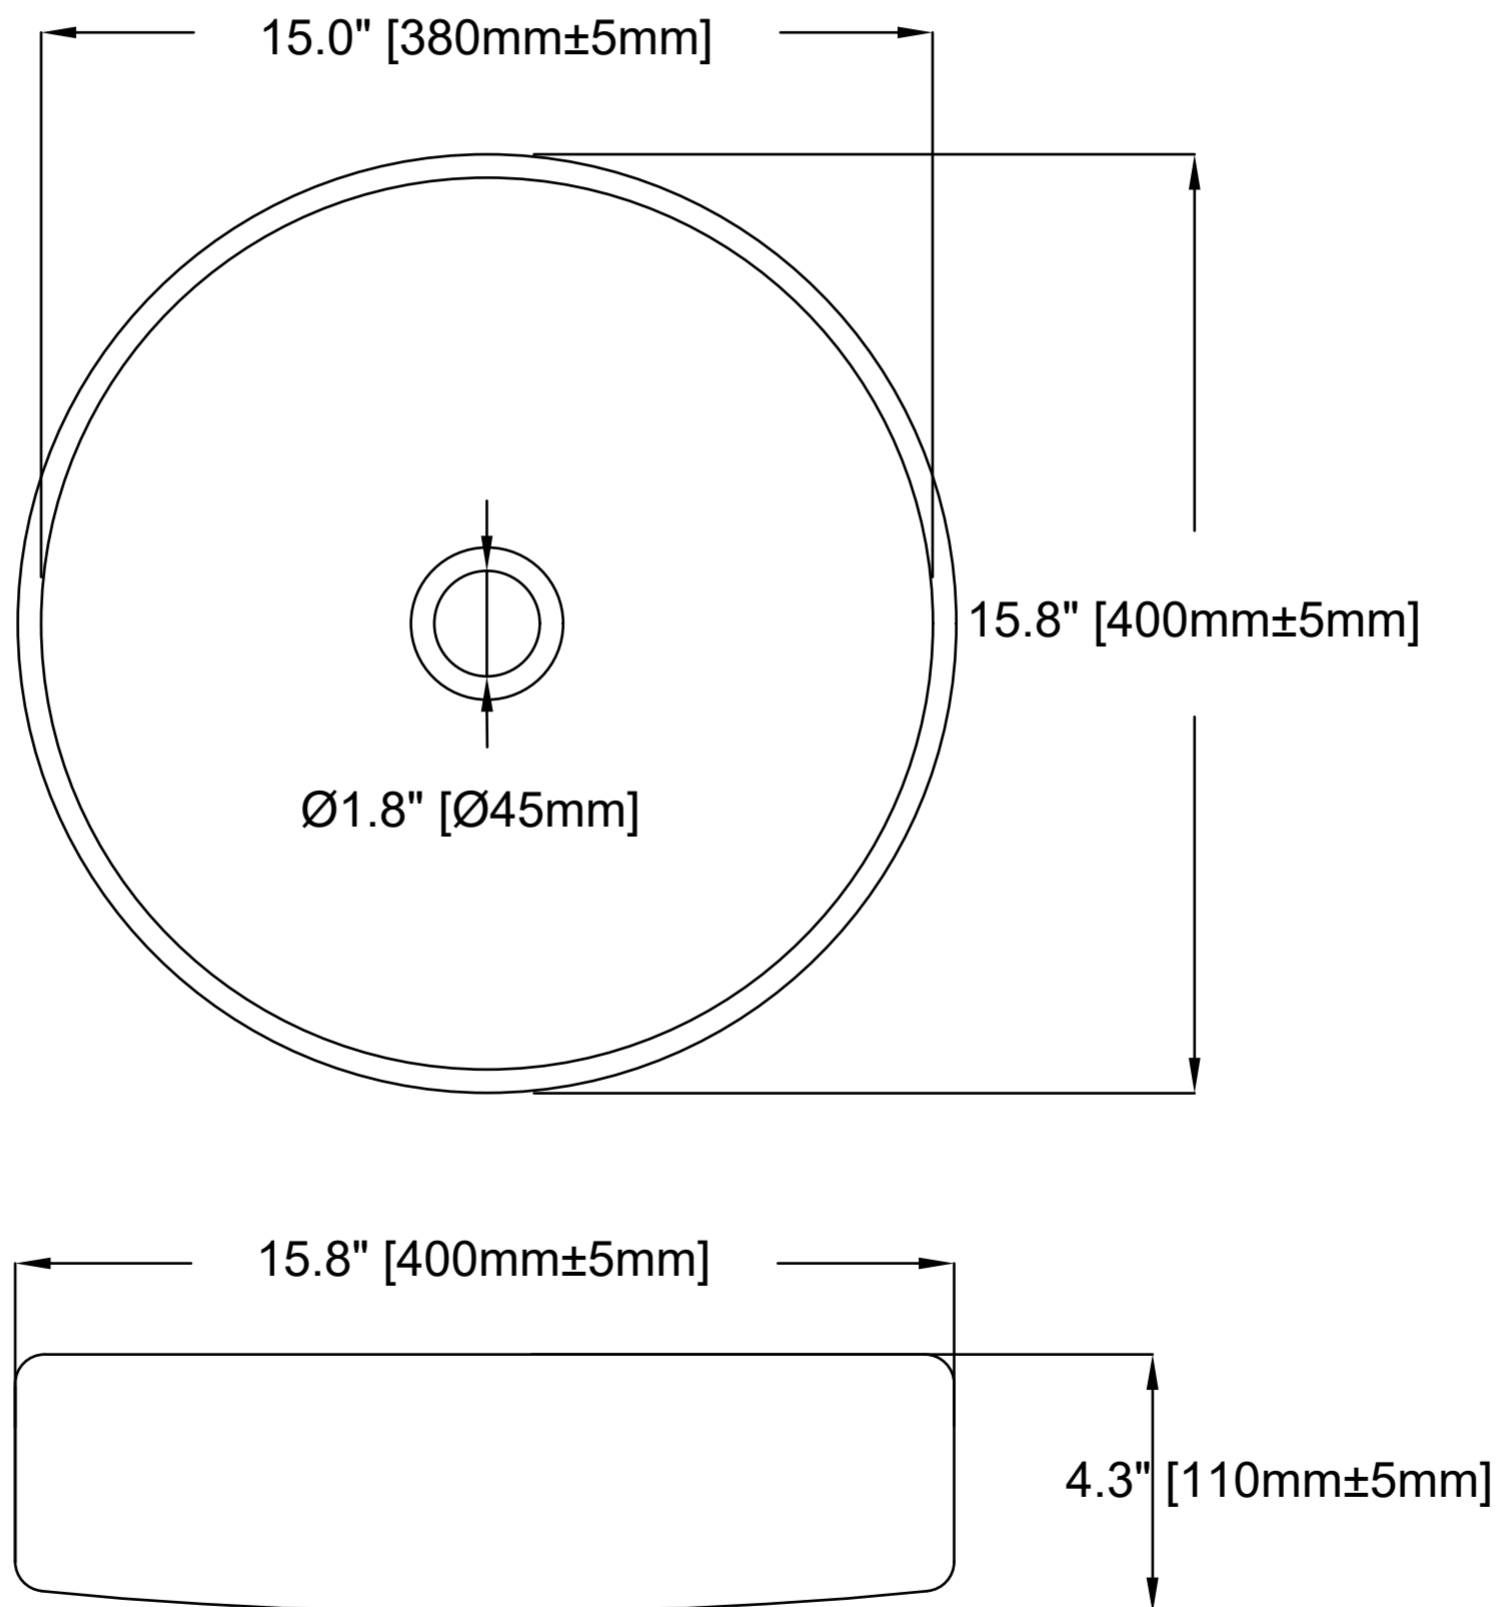

LS-AZ908

BATHROOM VESSEL SINK

HAVE QUESTIONS? CALL 305-614-4070 OR VISIT [ANZZI.COM](https://www.anzzi.com)