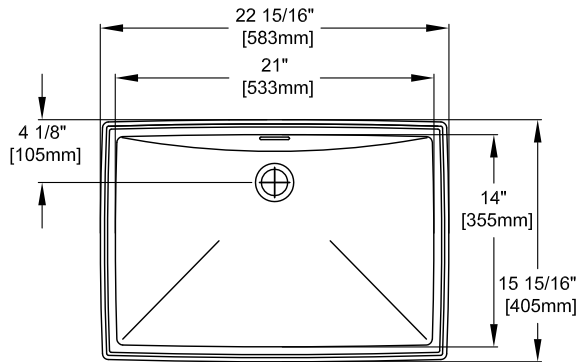

LT931

Lloyd® Undercounter Lavatory

SPECIFICATIONS

- Waste 1-1/4" O.D.
- Size 23" L x 16" W
- Basin 21" L x 14" W
- Warranty One Year Limited Warranty
- Material Vitreous china
- Shipping Weight 30 lbs.
- Shipping Dimensions 25" L x 19-1/4" W x 10-1/2" H

INSTALLATION NOTES

Mounting Hardware