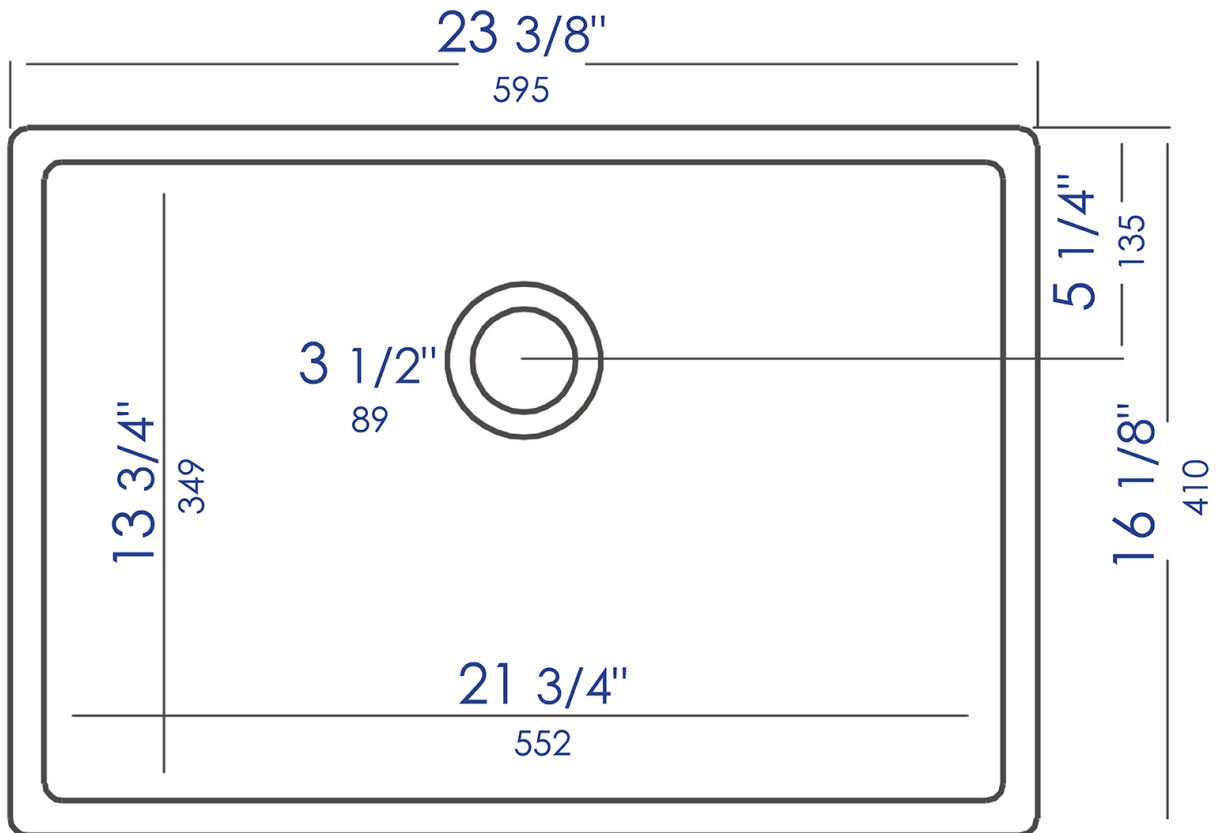

AB503

23" Single Bowl Fireclay Farmhouse Apron Kitchen Sink

Note: All product dimensions are approximate and should be verified on site prior to installation.
Visit www.ALFIbrand.com for more information.