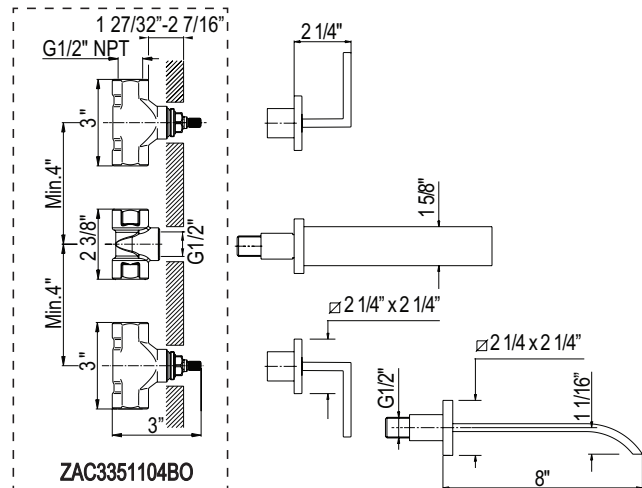

WAVE WALL MOUNT WIDESPREAD LAVATORY FAUCET

WA751L/TO (Metal Levers)

FEATURES

- Must order ZAC3351104BO rough valve to complete
- 1/2" female wall valve lav with separate spout and handles
- 1/2" female NPT spout connections
- 8" spout reach
- Fixed spout
- 1/4-turn ceramic disc control cartridges
- 1.2 GPM
- Brass construction
- Drain assembly not included with faucet. Order 6442 or 7444 grid drains for bowl.
- Matching tub filler WA721L