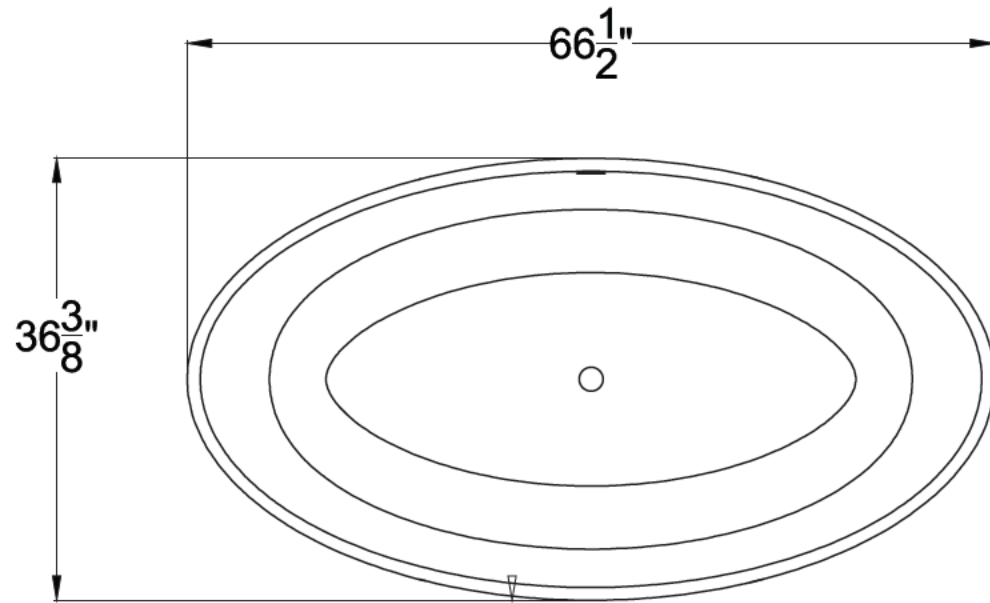

ANZZI™

CESTINO & HANGIRI
Freestanding Bathtub
FT-AZ510 & BS-S29

Dimensions:
36.4" L x 66.5" W x 21.6" H

Weight: 418 lb.
Material: ANZZI Stone™ Resin
Capacity: 74 gal

For more information visit
www.ANZZI.com or call
1-844-44-ANZZI