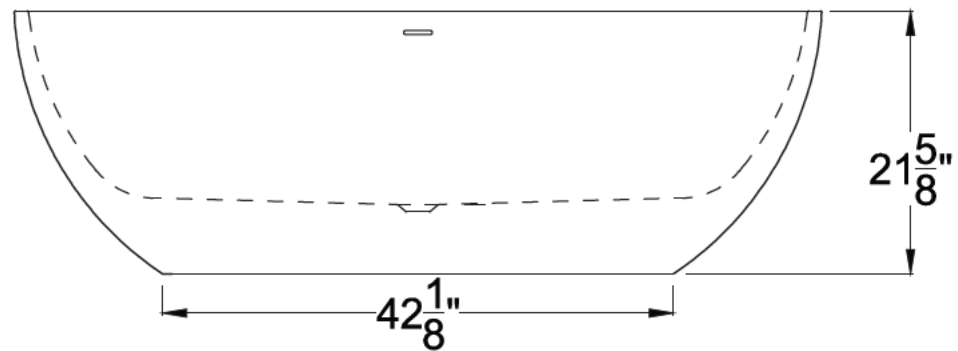

ANZZI™

CESTINO & HANGIRI
Freestanding Bathtub
FT-AZ510 & BS-S29

Dimensions:
36.4" L x 66.5" W x 21.6" H

Weight: 418 lb.
Material: ANZZI Stone™ Resin
Capacity: 74 gal

For more information visit
www.ANZZI.com or call
1-844-44-ANZZI