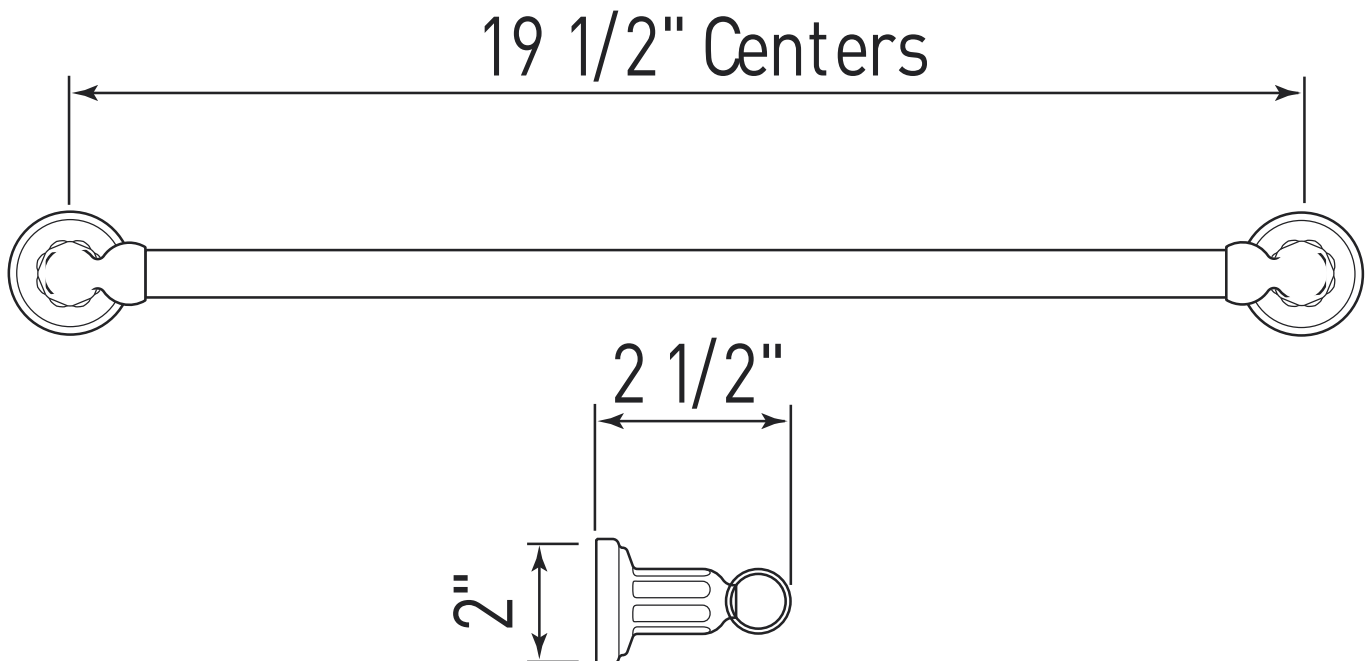

Edwardian™
20" Towel Bar

MODEL: U.6940

For warranty or additional information, contact:

U.S.A.
houseofrohl.com/support
1-800-777-9762

QUEBEC / MARITIMES / WESTERN CANADA
QUÉBEC / MARITIMES / OUEST CANADIEN
QUEBEC / MARITIMOS / CANADA OCCIDENTAL
houseofrohl.ca/support
1-866-473-8442