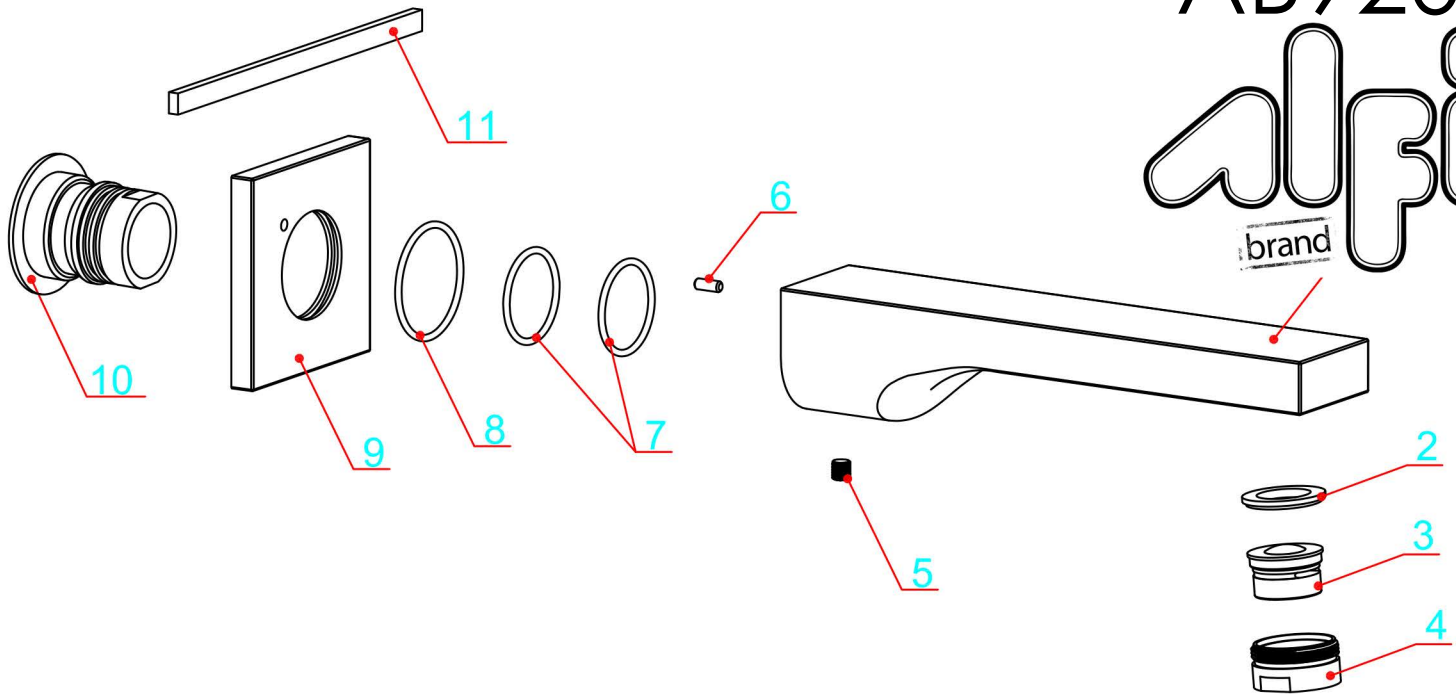

AB9201

11	Sponge sealing strip(6*3)	Sponge	0.16m	70030025530
10	32224 female connector (1/2NPT)	H59	1	40060115652
9	300200092 decorative cover	H59	1	50010096701
8	33.3*1.8"O" ring	NBR	1	70010003030
7	23.6*1.8"O" ring	NBR	2	70010008330
6	Ø3*8 dowel	Stainless steel	1	40010060600
5	M5*5 Fixing screw	Stainless steel	1	50060000500
4	M24*1 housing	H59	1	50050001701
3	3092 insert	Plastic	1	50050003900
2	M24*1 washer (NSF)	NBR	1	70020021930
1	300200092 Spout	ZCuZn40Pb2	1	30020022801
No.	Description	Material	QTY	Code