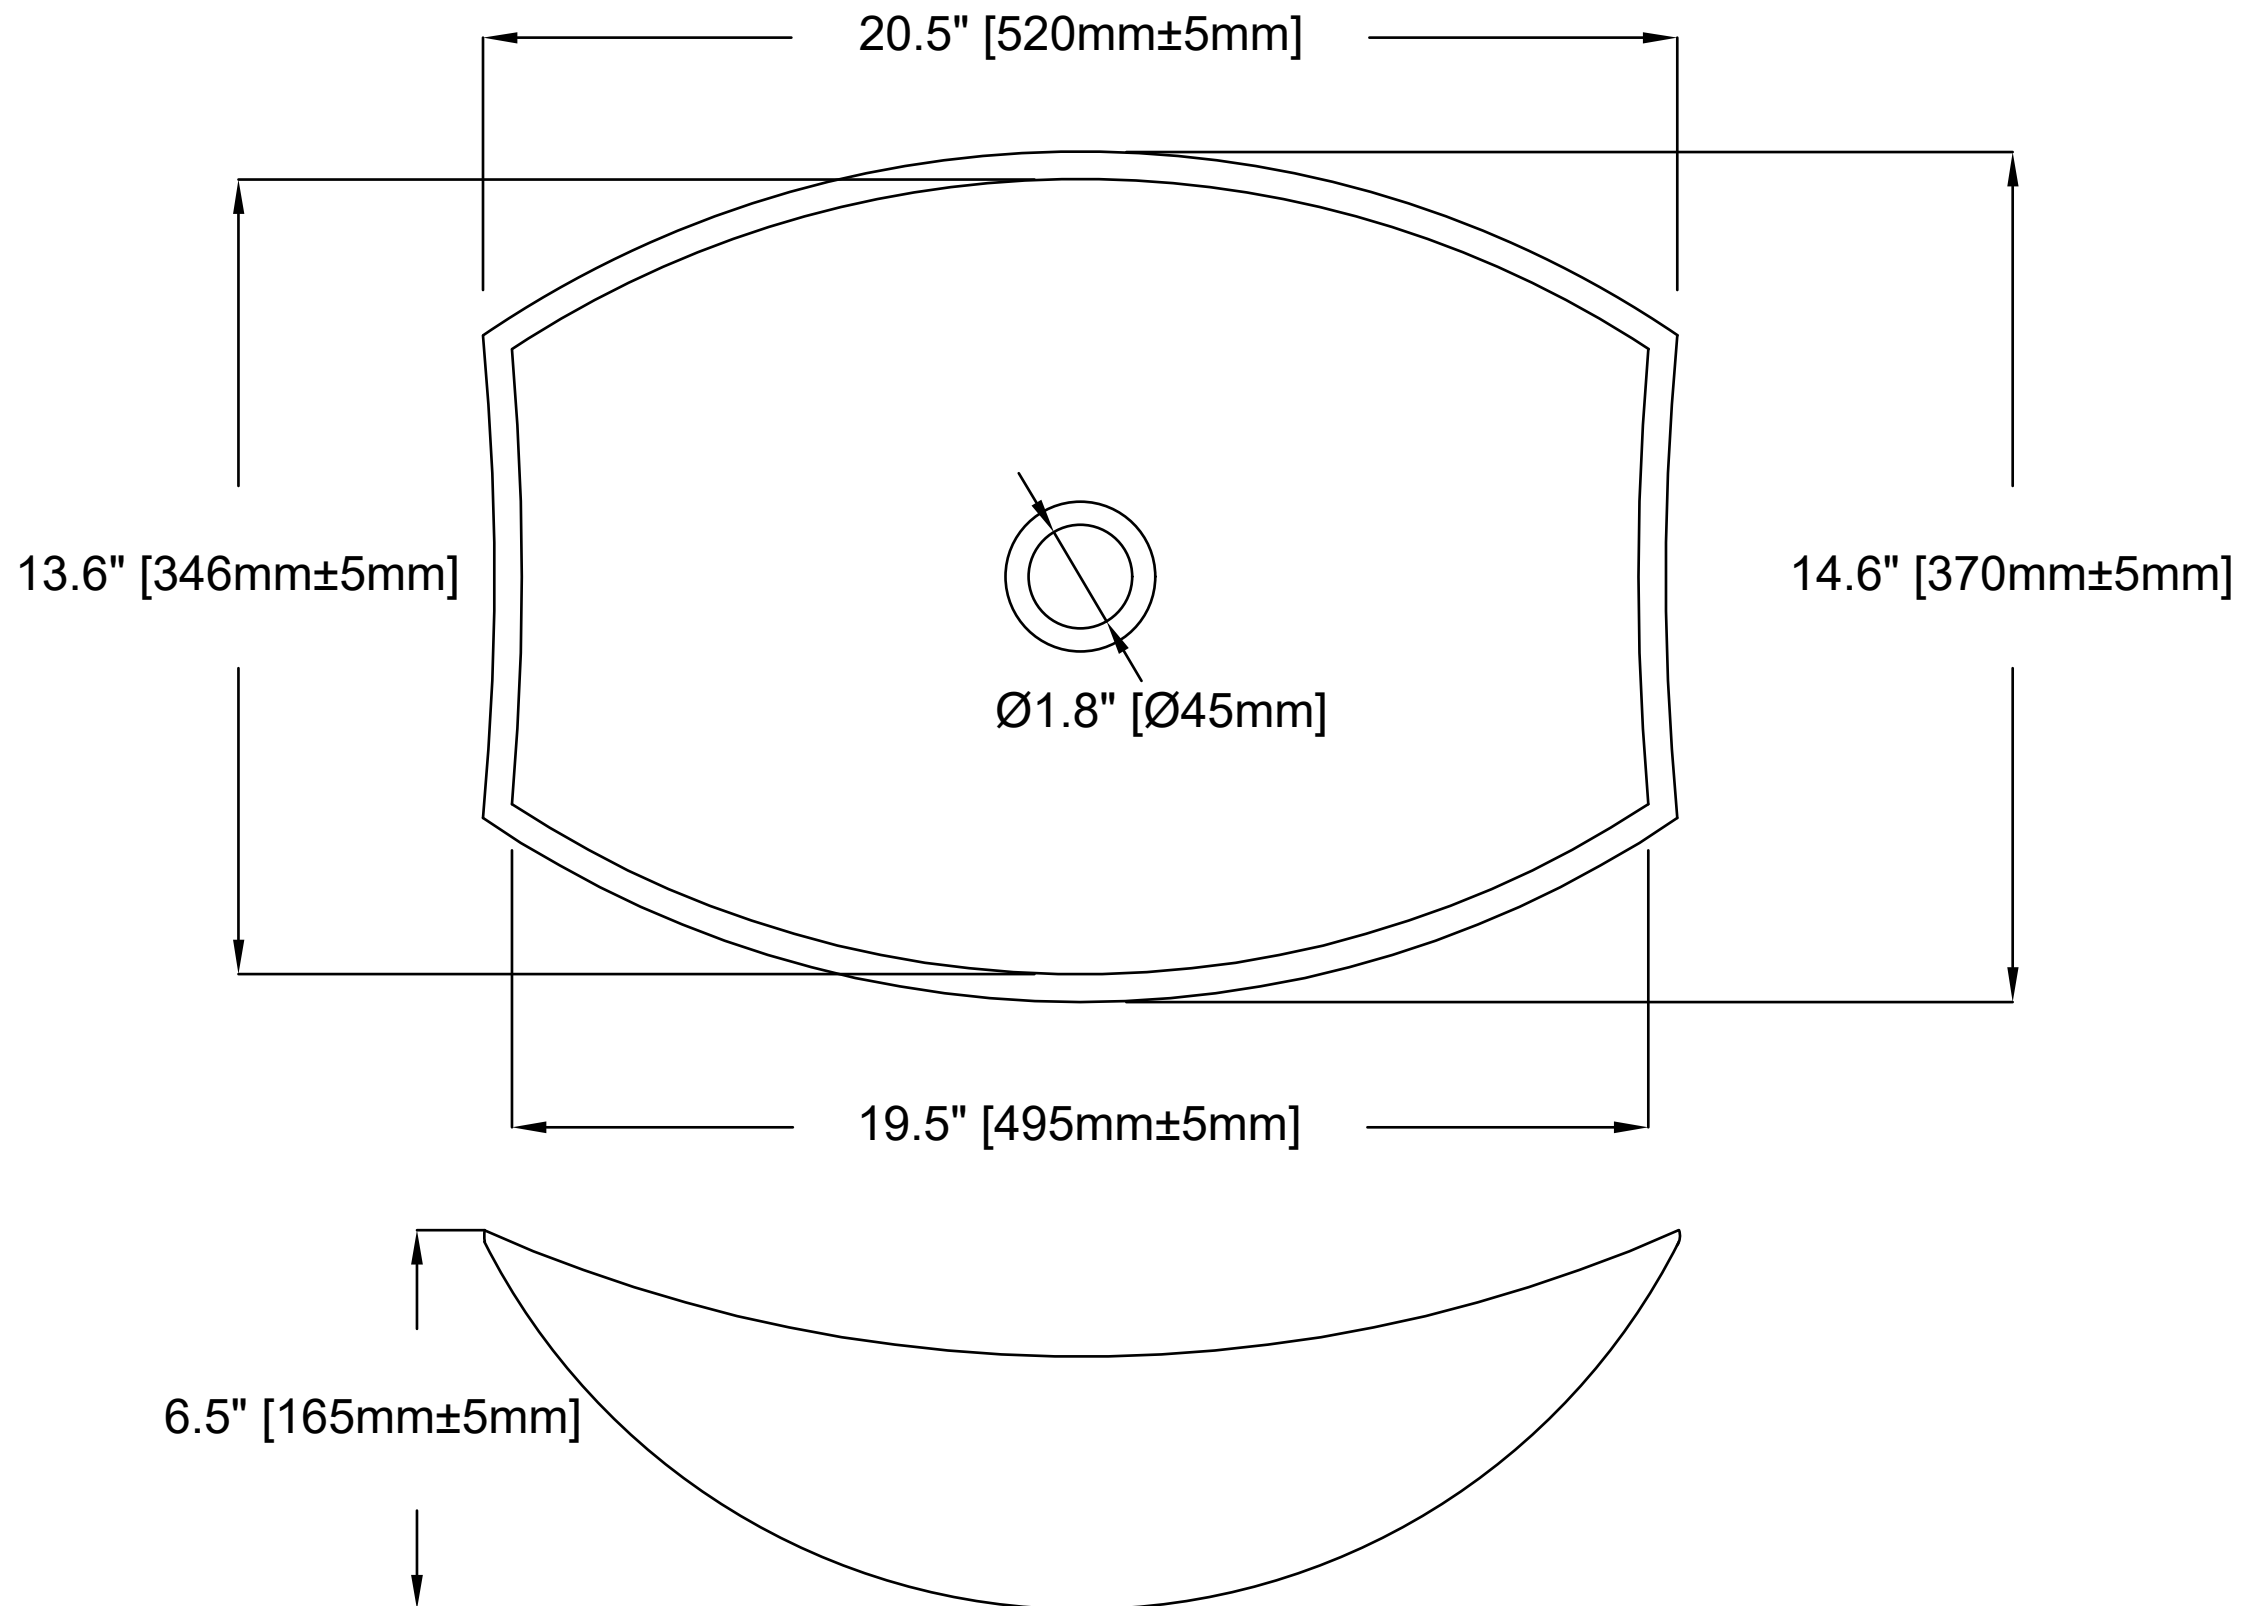

LS-AZ085

BATHROOM VESSEL SINK

HAVE QUESTIONS? CALL 305-614-4070 OR VISIT [ANZZI.COM](https://www.anzzi.com)