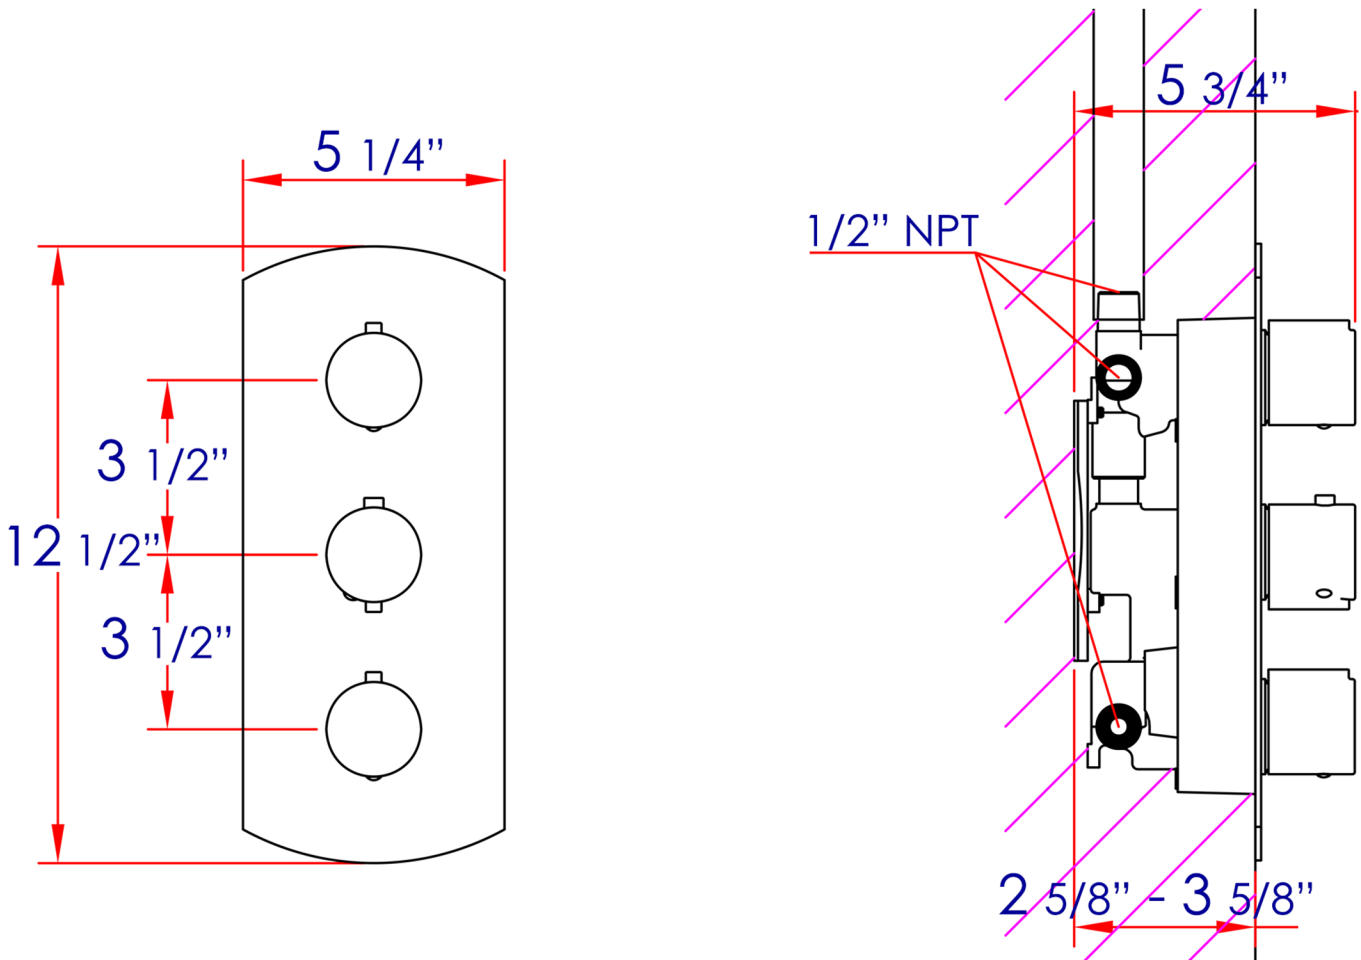

AB4101

Concealed 4-Way Thermostatic Valve Shower Mixer /w Round Knobs

Note: All product dimensions are approximate and should be verified on site prior to installation.
Visit www.ALFIbrand.com for more information.