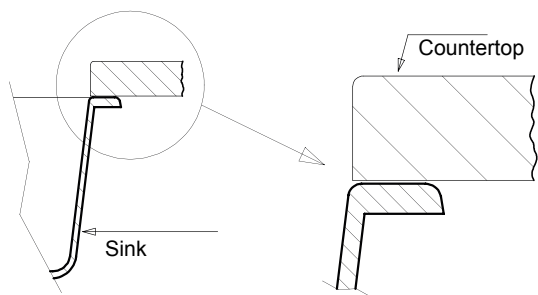

Installation Instructions for AB3420UM

Option 1.

The edge of the sink flush with top

Option 2.

The top edge of the sink partially visible

Supplied fixing device

10x Anchorage axle box M6 11x11

10x Undermount bracket

10x Screw 6x25

10x Screw 6x16

10x Washer 6,5x14