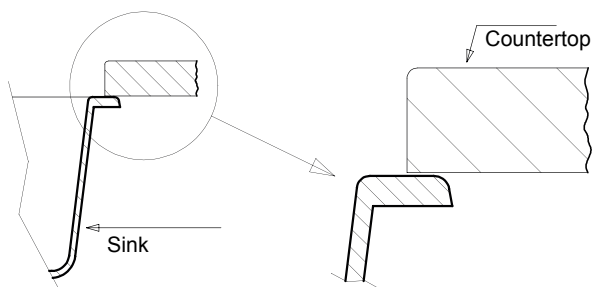

Installation Instructions for AB3420UM

Option 1.

The edge of the sink flush with top

Option 2.

The top edge of the sink partially visible

Supplied fixing device

10x Anchorage axle box M6 11x11

10x Undermount bracket

10x Screw 6x25

10x Screw 6x16

10x Washer 6,5x14