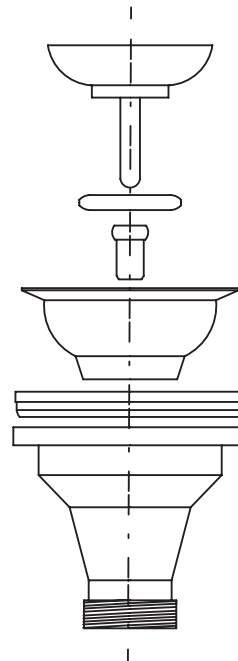

For warranty or additional information, contact:

U.S.A.
houseofrohl.com/support
1-800-777-9762

QUEBEC / MARITIMES / WESTERN CANADA
QUÉBEC / MARITIMES / OUEST CANADIEN
QUEBEC / MARITIMOS / CANADA OCCIDENTAL
houseofrohl.ca/support
1-866-473-8442

ONTARIO
houseofrohl.ca/support
1-800-287-5354