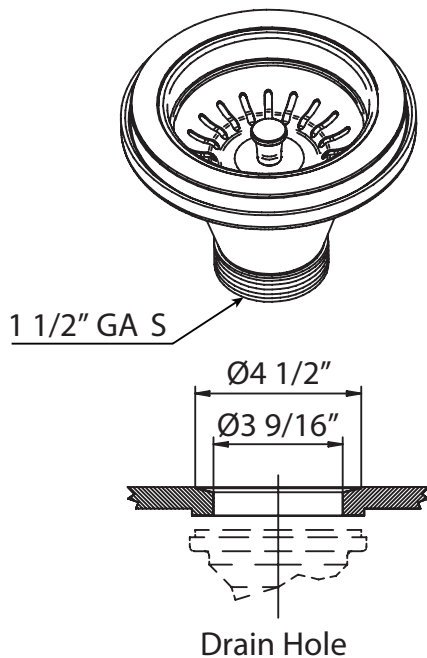

For warranty or additional information, contact:

U.S.A.
houseofrohl.com/support
1-800-777-9762

QUEBEC / MARITIMES / WESTERN CANADA
QUÉBEC / MARITIMES / OUEST CANADIEN
QUEBEC / MARITIMOS / CANADA OCCIDENTAL
houseofrohl.ca/support
1-866-473-8442

ONTARIO
houseofrohl.ca/support
1-800-287-5354