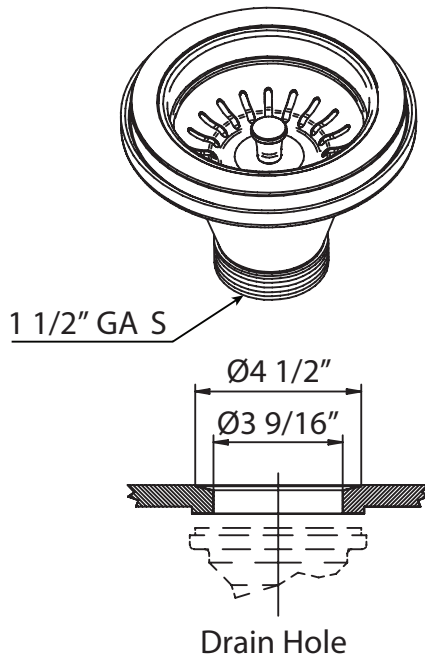

For warranty or additional information, contact:

U.S.A.
houseofrohl.com/support
1-800-777-9762

QUEBEC / MARITIMES / WESTERN CANADA
QUÉBEC / MARITIMES / OUEST CANADIEN
QUEBEC / MARITIMOS / CANADA OCCIDENTAL
houseofrohl.ca/support
1-866-473-8442

ONTARIO
houseofrohl.ca/support
1-800-287-5354