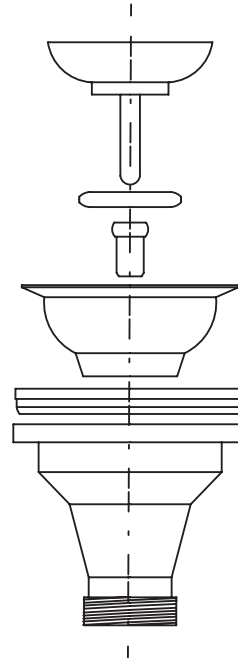

For warranty or additional information, contact:

U.S.A.
houseofrohl.com/support
1-800-777-9762

QUEBEC / MARITIMES / WESTERN CANADA
QUÉBEC / MARITIMES / OUEST CANADIEN
QUEBEC / MARITIMOS / CANADA OCCIDENTAL
houseofrohl.ca/support
1-866-473-8442

ONTARIO
houseofrohl.ca/support
1-800-287-5354