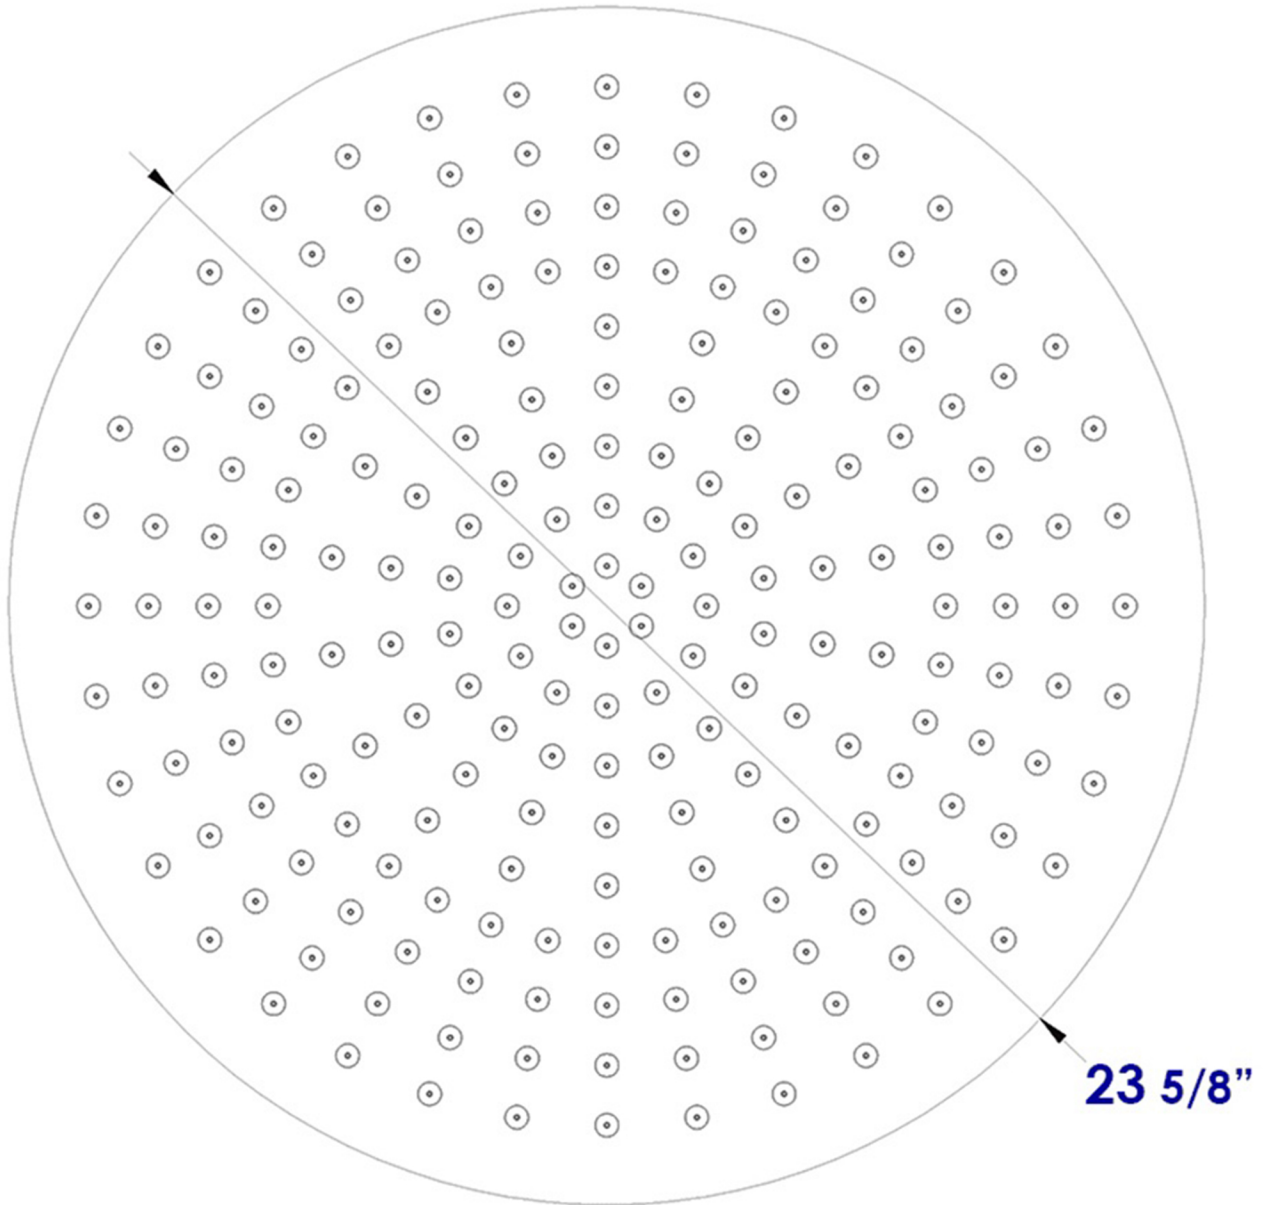

RAIN24R

24" Round Solid Ultra Thin Rain Shower Head

Note: All product dimensions are approximate and should be verified on site prior to installation.
Visit alfibrand.com for more information.