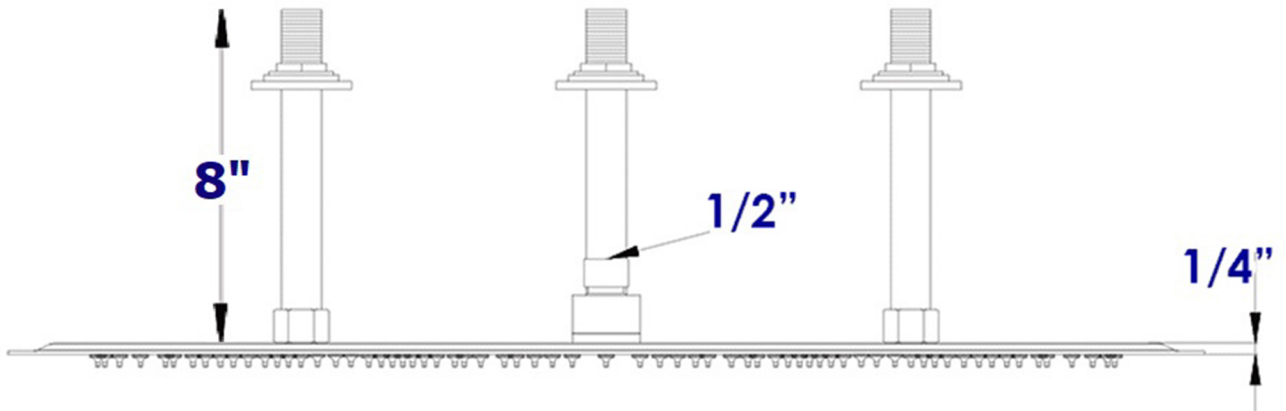

RAIN24R

24" Round Solid Ultra Thin Rain Shower Head

Note: All product dimensions are approximate and should be verified on site prior to installation.
Visit alfibrand.com for more information.