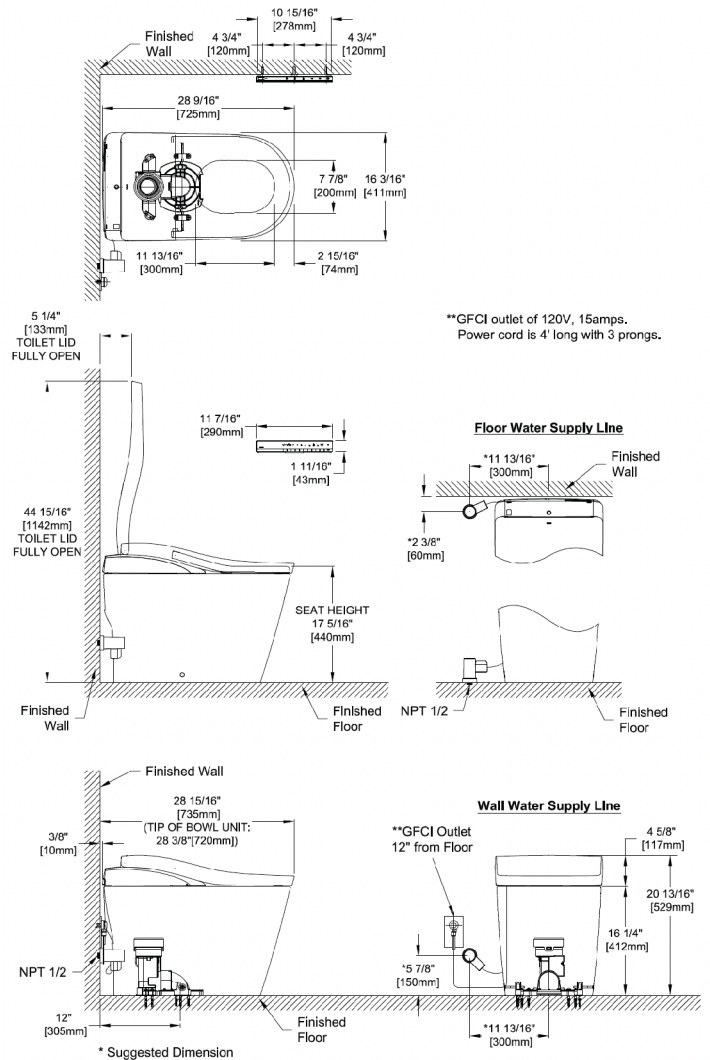

## NEOREST® LS Dual Flush Toilet, 1.0 GPF / 0.8 GPF

### SPECIFICATIONS

<b>Water Use</b>	1.0 GPF / 0.8 GPF (3.8 LPF / 3.0 LPF)
<b>Flush System</b>	TORNADO FLUSH®
<b>Water Pressure</b>	Min: 7.25 PSI (0.05MPa) Flowing Max: 108.75 PSI (0.75MPa) Static
<b>Water Surface</b>	8-5/8" x 7-1/4"
<b>Trap Diameter</b>	2" (51 mm)
<b>Trap Seal</b>	2-1/8" (54 mm)
<b>Warranty</b>	Three Year Limited (Residential) One Year Limited (Commercial)
<b>Material</b>	Bowl: Vitreous China Seat + Cover: Plastic
<b>Power Rating</b>	AC 120 V, 60 Hz, 1 283 W
<b>Power Cord</b>	3.9 ft (1.2m)
<b>Rear Washing</b>	Approx. 0.08 - 0.11 gal/min
<b>Soft Washing</b>	Approx. 0.08 - 0.11 gal/min
<b>Front Washing</b>	Approx. 0.08 - 0.11 gal/min
<b>Wide Front Washing</b>	Approx. 0.09 - 0.11 gal/min
<b>Washing Spray Temperature</b>	Approx. 86°F - 104°F (30°C - 40°C)
<b>Safety Feature</b>	Temperature Fuse
<b>Drying Feature</b>	Air Temperature: Approx. 95°F - 140°F (35°C - 60°C)
<b>Airflow Volume</b>	8.83 ft3/min
<b>Dryer Safety Feature</b>	Temperature Fuse
<b>Seat Warming Feature</b>	Surface Temperature: Approx. 82°F - 97°F (28°C - 36°C)
<b>Seat Heater Capacity</b>	470 W
<b>Air Purifying Feature</b>	O2 Deodorizer
<b>Air Volume</b>	5.65 ft3/min
<b>Ambient Temperature Range</b>	32°F - 104°F (0°C - 40°C)
<b>Product Size</b>	28-1/2" L x 16-1/8" W x 20-7/8" H
<b>Product Weight</b>	112 lbs
<b>Floor to Seat Height</b>	17-5/16" (440mm)
<b>Shipping Weight</b>	SN8732M: 21 lbs CT8732CUMFG: 106 lbs
<b>Shipping Dimensions</b>	SN8732M: 32-1/8" L x 19-1/8" W x 7-7/8" H CT8732CUMFG: 30-7/8" L x 16-3/8" W x 22-3/8" H

### INSTALLATION NOTES

- For use with potable water only. Do not use with recycled water.
- Warning: If there is a base board in the restroom, the center of the floor drain should be a minimum of 12" from the base board.