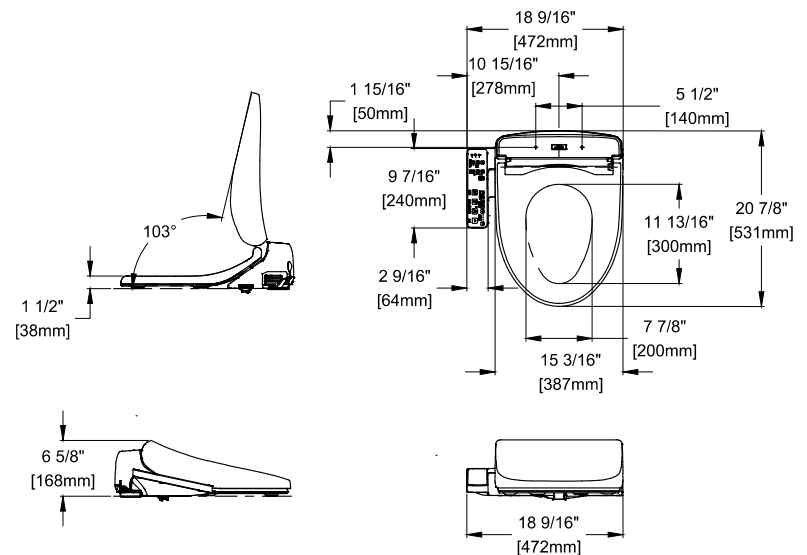

SPECIFICATIONS

Power Rating	AC 120 V, 60 Hz
Power Consumption	1023 W
Max Power Consumption	1131 W
Power Cord Length	3.9 ft (1.2 m)
Spray Volume	Rear Cleansing: 0.07 – 0.11 gal/min Front Cleansing: 0.08 – 0.11 gal/min
Spray Features	Adjustable Surface Temp: 95°F - 104°F (35°C - 40°C) Safety Device: Temperature Fuse
Warm Air Dryer Features	Adjustable Air Temp: 95°F - 140°F (35°C - 60°C) Airflow Volume: 8.83 ft³/min Safety Device: Temperature Fuse
Heated Seat Features	Adjustable Surface Temp: 82°F - 97°F (28°C - 36°C) Safety Device: Temperature Fuse
Water Supply Pressure	Minimum: 7.25 PSI (Flowing) Maximum: 108.75 PSI (Static)
Ambient Temp.	32°F - 104°F (0°C - 40°C)
Warranty	One Year Limited Warranty
Shipping Weight	SW2336: 14.8 lbs
Shipping Dimensions	SW2336: 24-3/8" L x 21" W x 9" H

INSTALLATION NOTES

- For use with potable water only. Do not use with recycled water.
- It is highly recommended to use a surge protector to prevent damage in the event of a power surge.
- Compatible with TOTO WASHLET+ and Non-WASHLET+ toilets, as well as most models from other manufacturers.
- This product is designed and evaluated based on the laws and technical standards of the Territory. Use outside the Territory may compromise safety.

DIMENSIONS

GFCI outlet of 120V, 15amps.
Power cord is 4' long with 3 prongs.