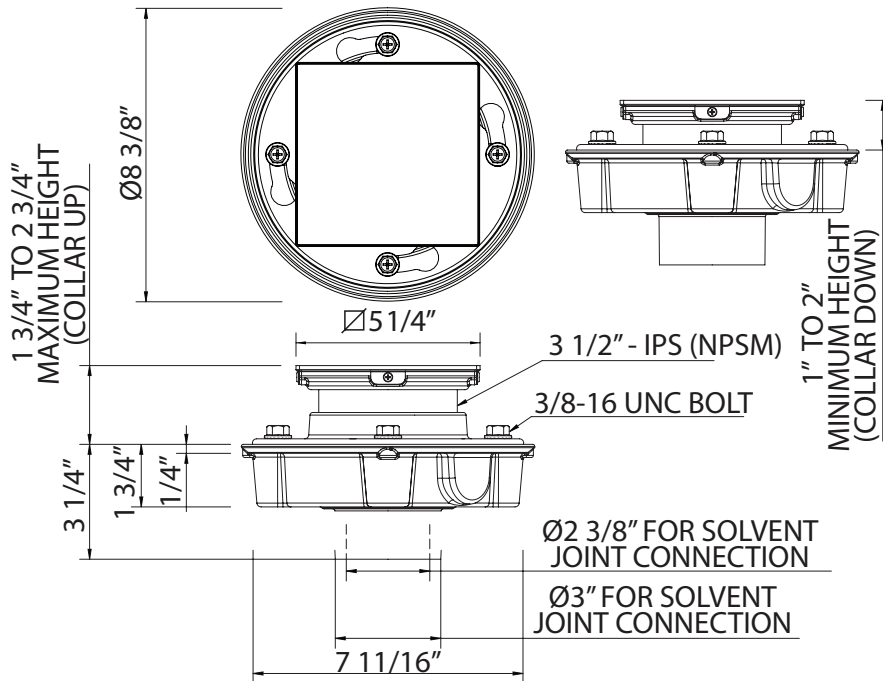

SPECIFICATIONS

DESCRIPTION

- Accommodates 41 GPM flow rate
- ROHL Decorative Drain Cover required to complete set: DC3142, DC3143, DC3144, DC3146

WARRANTY

- Most products or parts carry "Limited Warranties" against manufacturing defects. For US customers please visit houseofrohl.com/support and for Canadian customers please visit houseofrohl.ca/support for complete product and finish warranty.

PVC 2" X 3" Drain Body Kit

MODEL: SDPVC2/3

For warranty or additional information, contact:

U.S.A.
houseofrohl.com/support
 1-800-777-9762

QUEBEC / MARITIMES / WESTERN CANADA
 QUÉBEC / MARITIMES / OUEST CANADIEN
 QUEBEC / MARITIMOS / CANADA OCCIDENTAL
houseofrohl.ca/support
 1-866-473-8442

ONTARIO
houseofrohl.ca/support
 1-800-287-5354

SPÉCIFICATIONS

DESCRIPTION

- Convient à un débit d'eau de 41 GPM
- Couvercle de drain décoratif requis pour l'ensemble complet: DC3142, DC3143, DC3144, DC3146