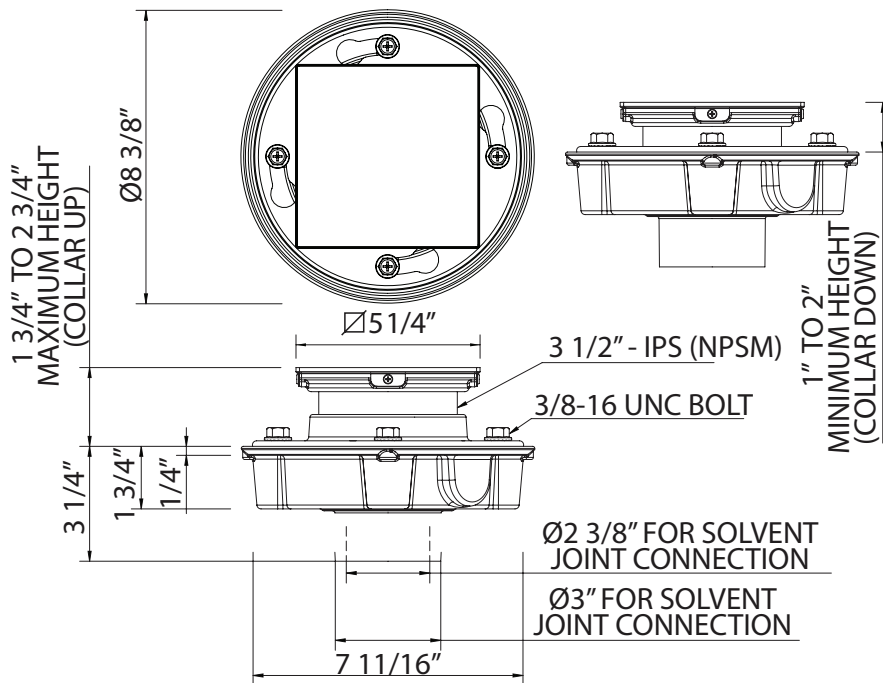

For warranty or additional information, contact:

U.S.A.
houseofrohl.com/support
1-800-777-9762

QUEBEC / MARITIMES / WESTERN CANADA
QUÉBEC / MARITIMES / OUEST CANADIEN
QUEBEC / MARITIMOS / CANADA OCCIDENTAL
houseofrohl.ca/support
1-866-473-8442

ONTARIO
houseofrohl.ca/support
1-800-287-5354