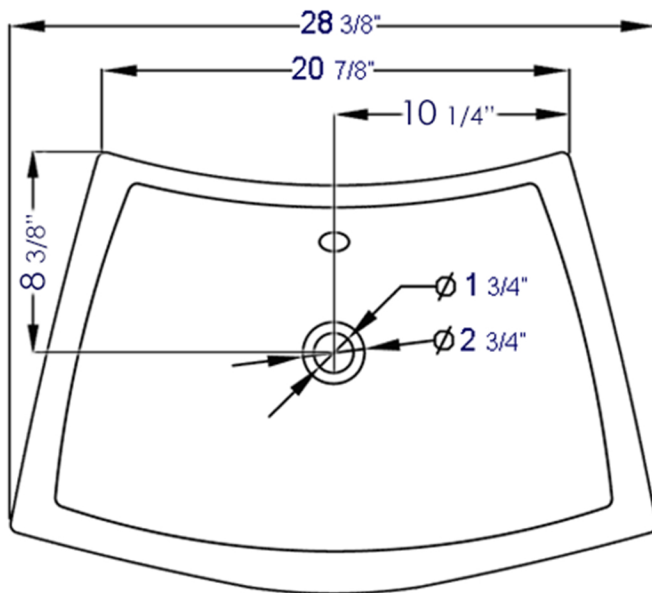

BA142

28" Rectangular Porcelain Bathroom Vessel Sink
With Single Hole

EAGO^{USA}

Note: All product dimensions are approximate and should be verified on site prior to installation.
Visit www.EAGOUSA.com for more information.