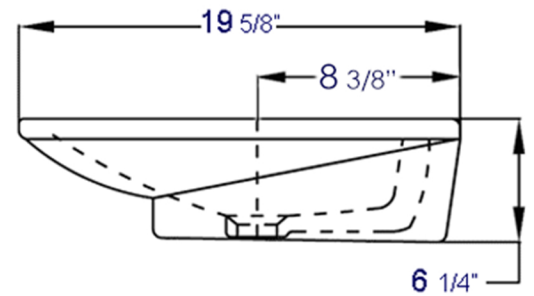

BA142

28" Rectangular Porcelain Bathroom Vessel Sink
With Single Hole

EAGO^{USA}

Note: All product dimensions are approximate and should be verified on site prior to installation.
Visit www.EAGOUSA.com for more information.