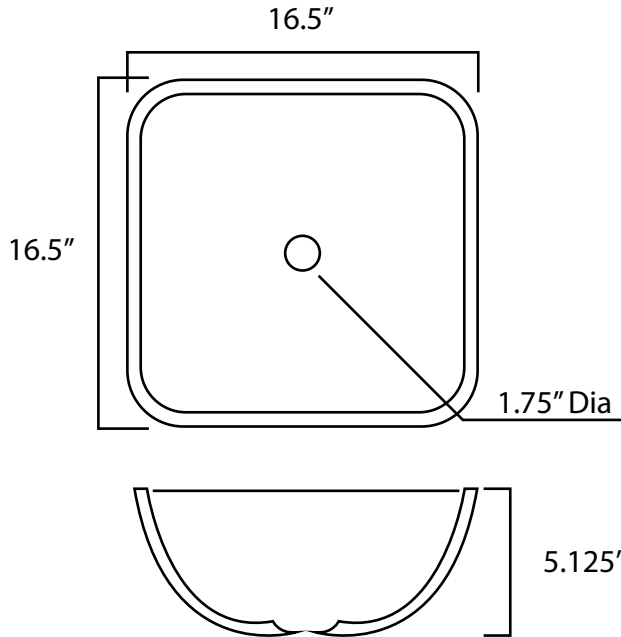

ANZZI™

Perfection is our Tradition™

LS-AZ081
LS-AZ8125

ANZZI VESSEL SINK DIMENSIONS

Visit us at www.ANZZI.com
or call us at 1-844-44-ANZZI

Measurements are approximate and subject to change.