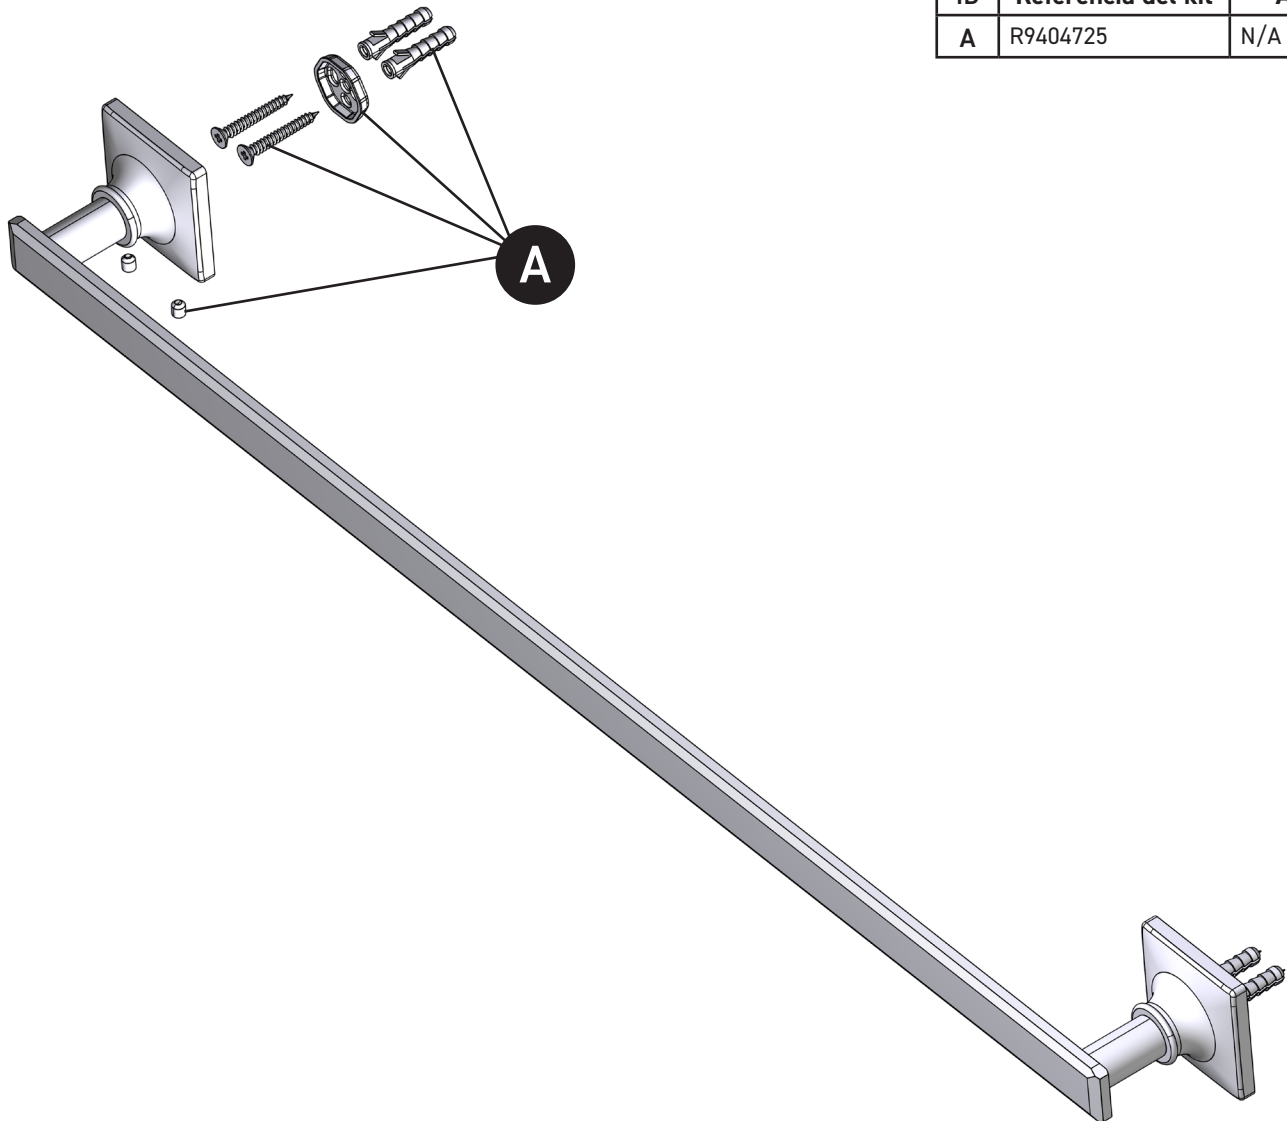

PEDIR POR NÚMERO DE REFERENCIA

PIEZAS ILUSTRADAS

AP25WTB24 Serie

Barra Apothecary™ de 24" para toallas

ID	Referencia del kit	Acabado
A	R9404725	N/A

Para garantía o información adicional, comuníquese con:

U.S.A.
houseofrohl.com/support
1-800-777-9762

QUEBEC / MARITIMOS / CANADA OCCIDENTAL
houseofrohl.ca/support
1-866-473-8442

ONTARIO
houseofrohl.ca/support
1-800-287-5354

Riobel

PERRIN & ROWE
LONDON

victoria ⊕ albert®

ROHL