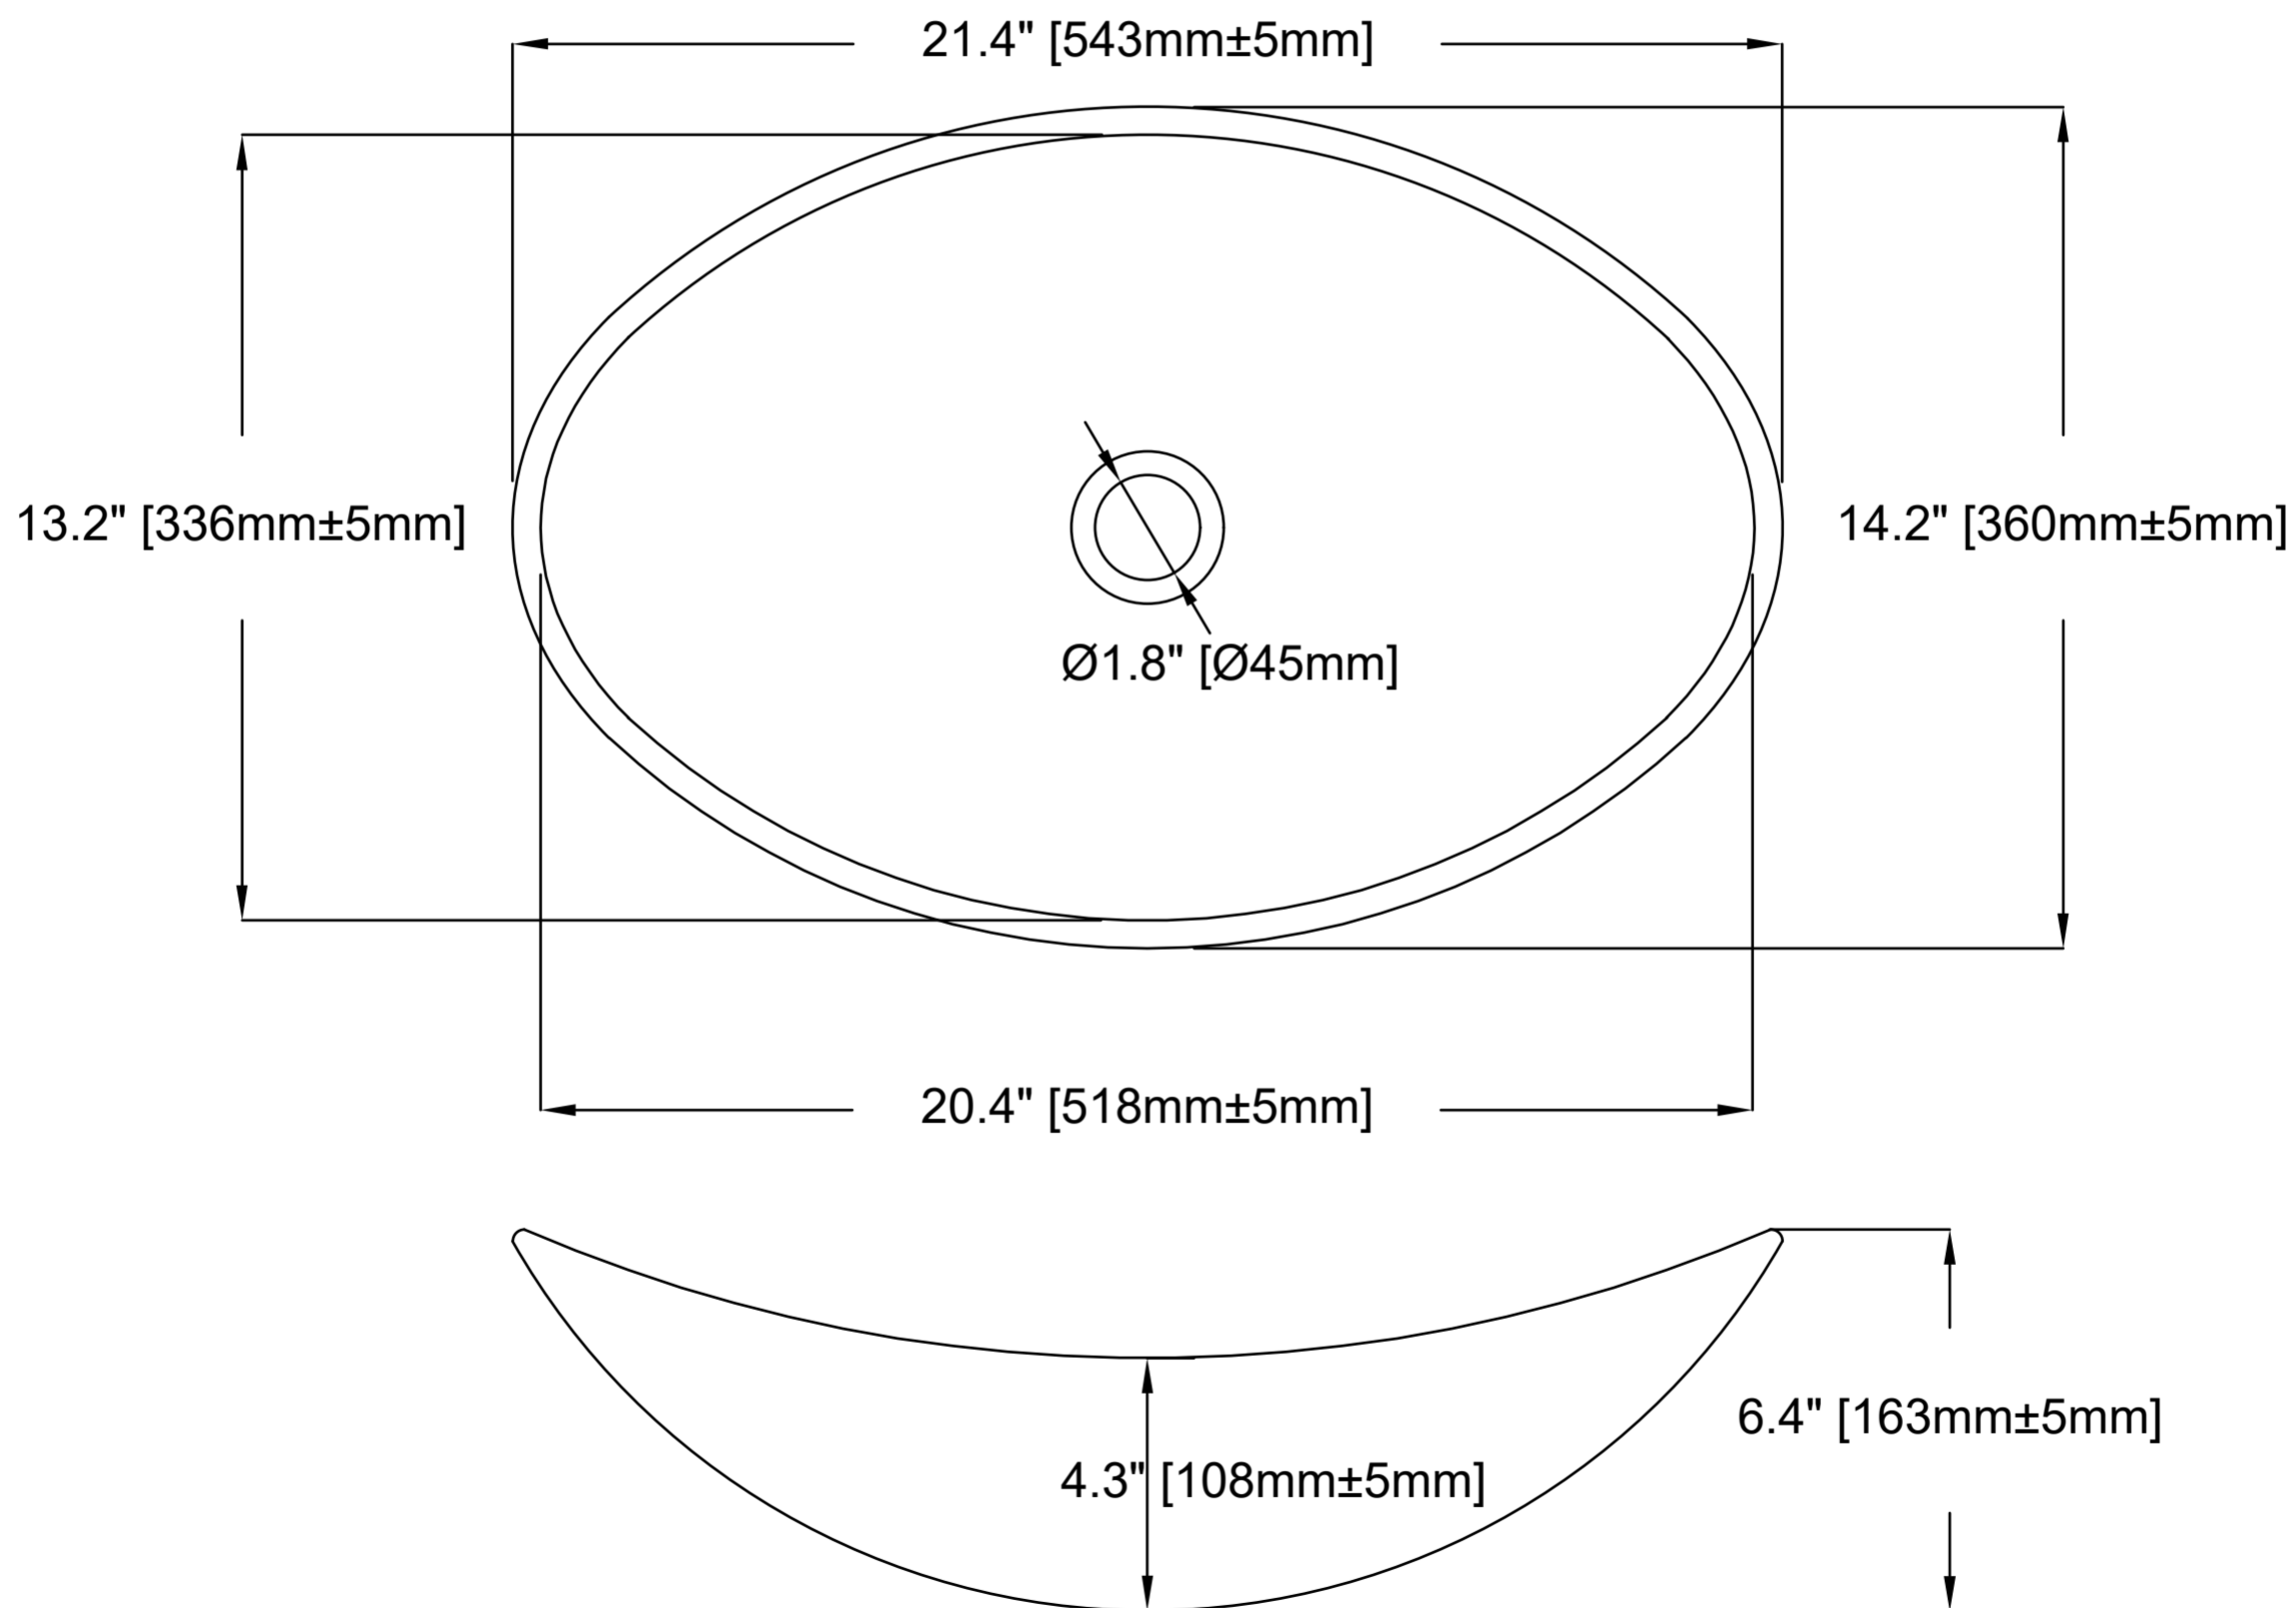

LS-AZ076

BATHROOM VESSEL SINK

HAVE QUESTIONS? CALL 305-614-4070 OR VISIT [ANZZI.COM](https://www.anzzi.com)