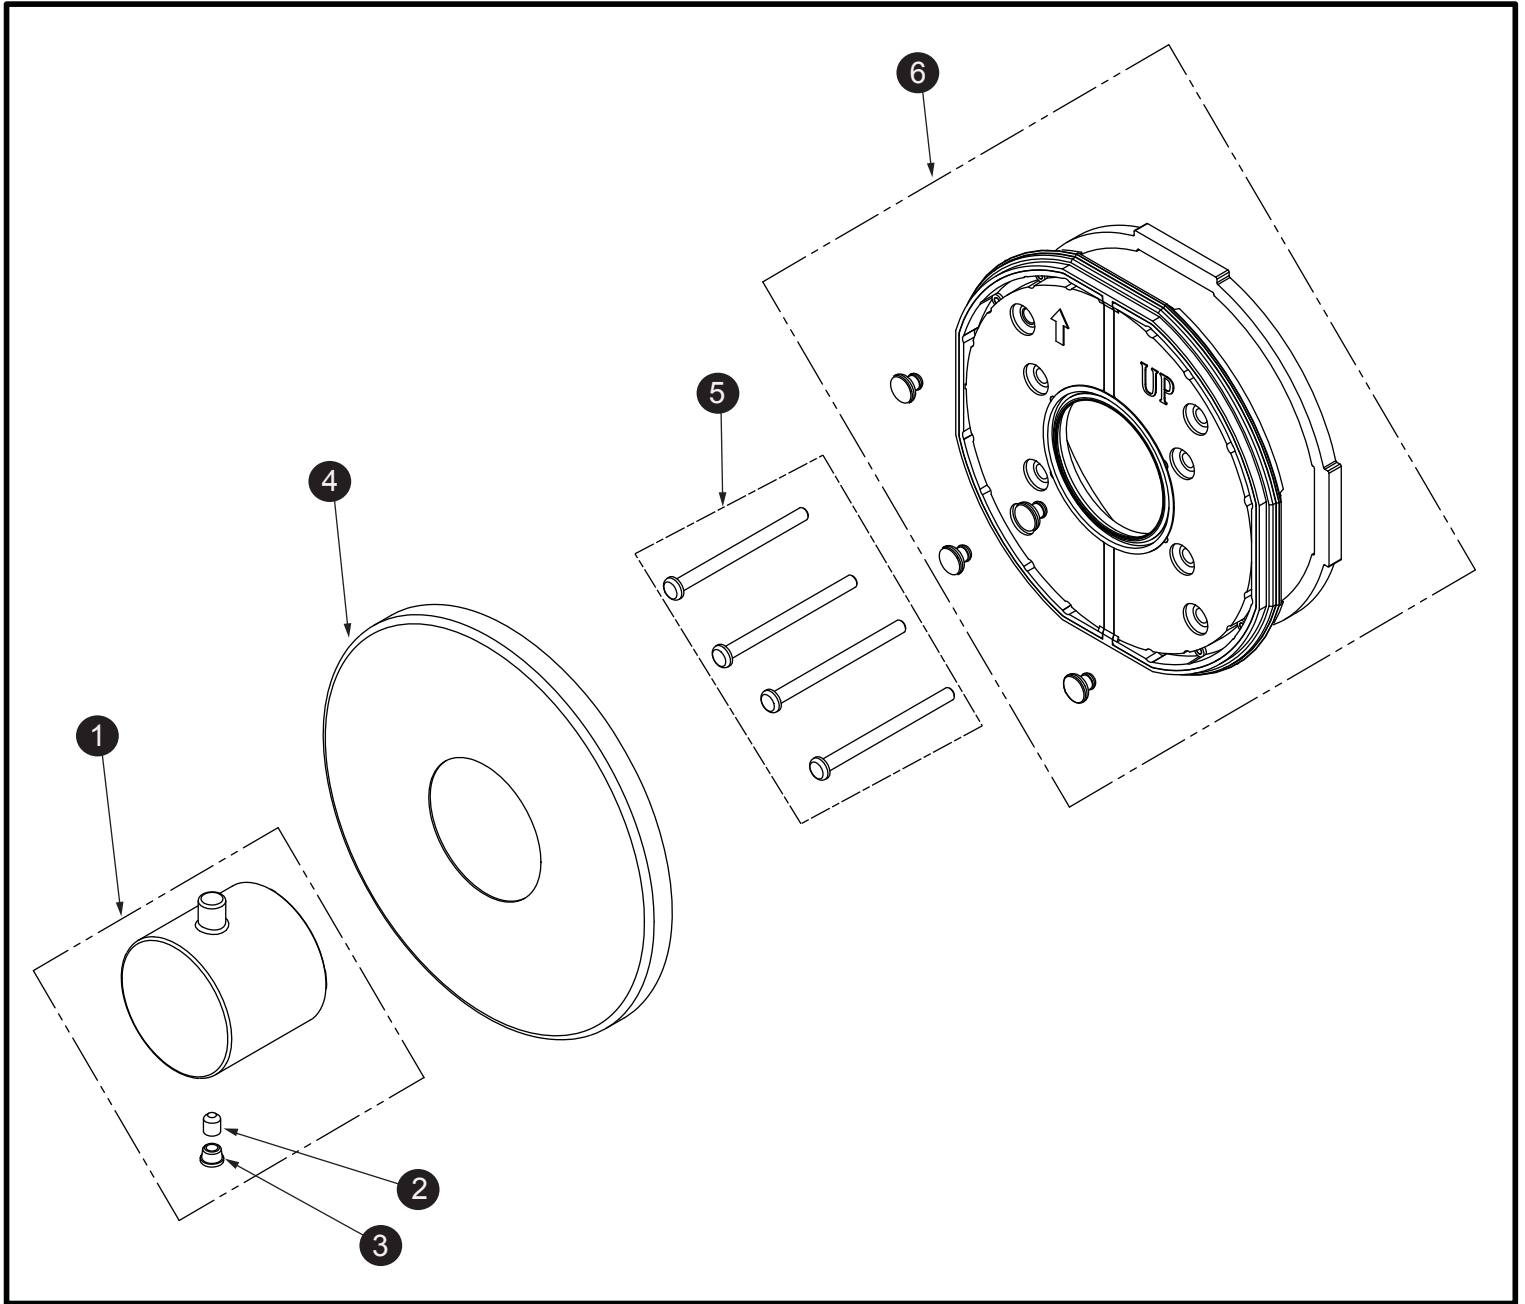

**3-Way w/ Shutoff Diverter Trim (Round)**

Item	Part	Description
------	------	-------------

1*	THP5257#\$\$	Handle
2	THP5258	Set Screw
3	THP5316	Plug
4*	THP5260#\$\$	Trim
5	THP5219	Screw (4pcs/pkg)
6	THP5220	Lining Plate

\* Please specify finish when ordering

**LEGEND**

\$\$ = Denotes Finish

#CP = Polished Chrome

#BN = Brushed Nickel

#PN = Polished Nickel