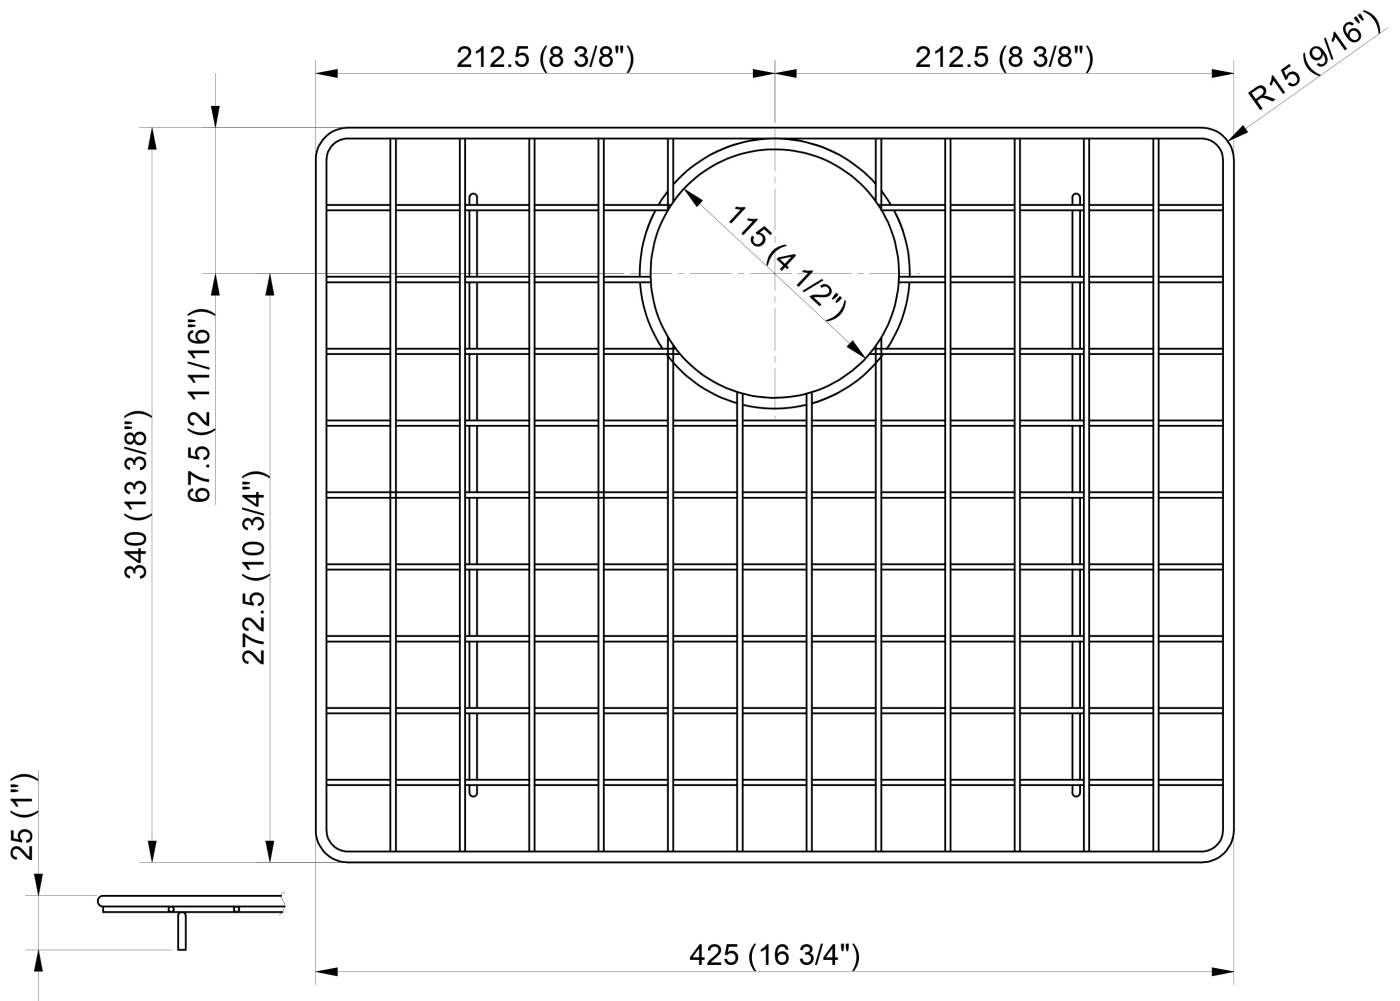

ABGR2420

Stainless Steel Grid for AB2420DI and AB2420UM

Note: All product dimensions are approximate and should be verified on site prior to installation.
Visit www.ALFIbrand.com for more information.