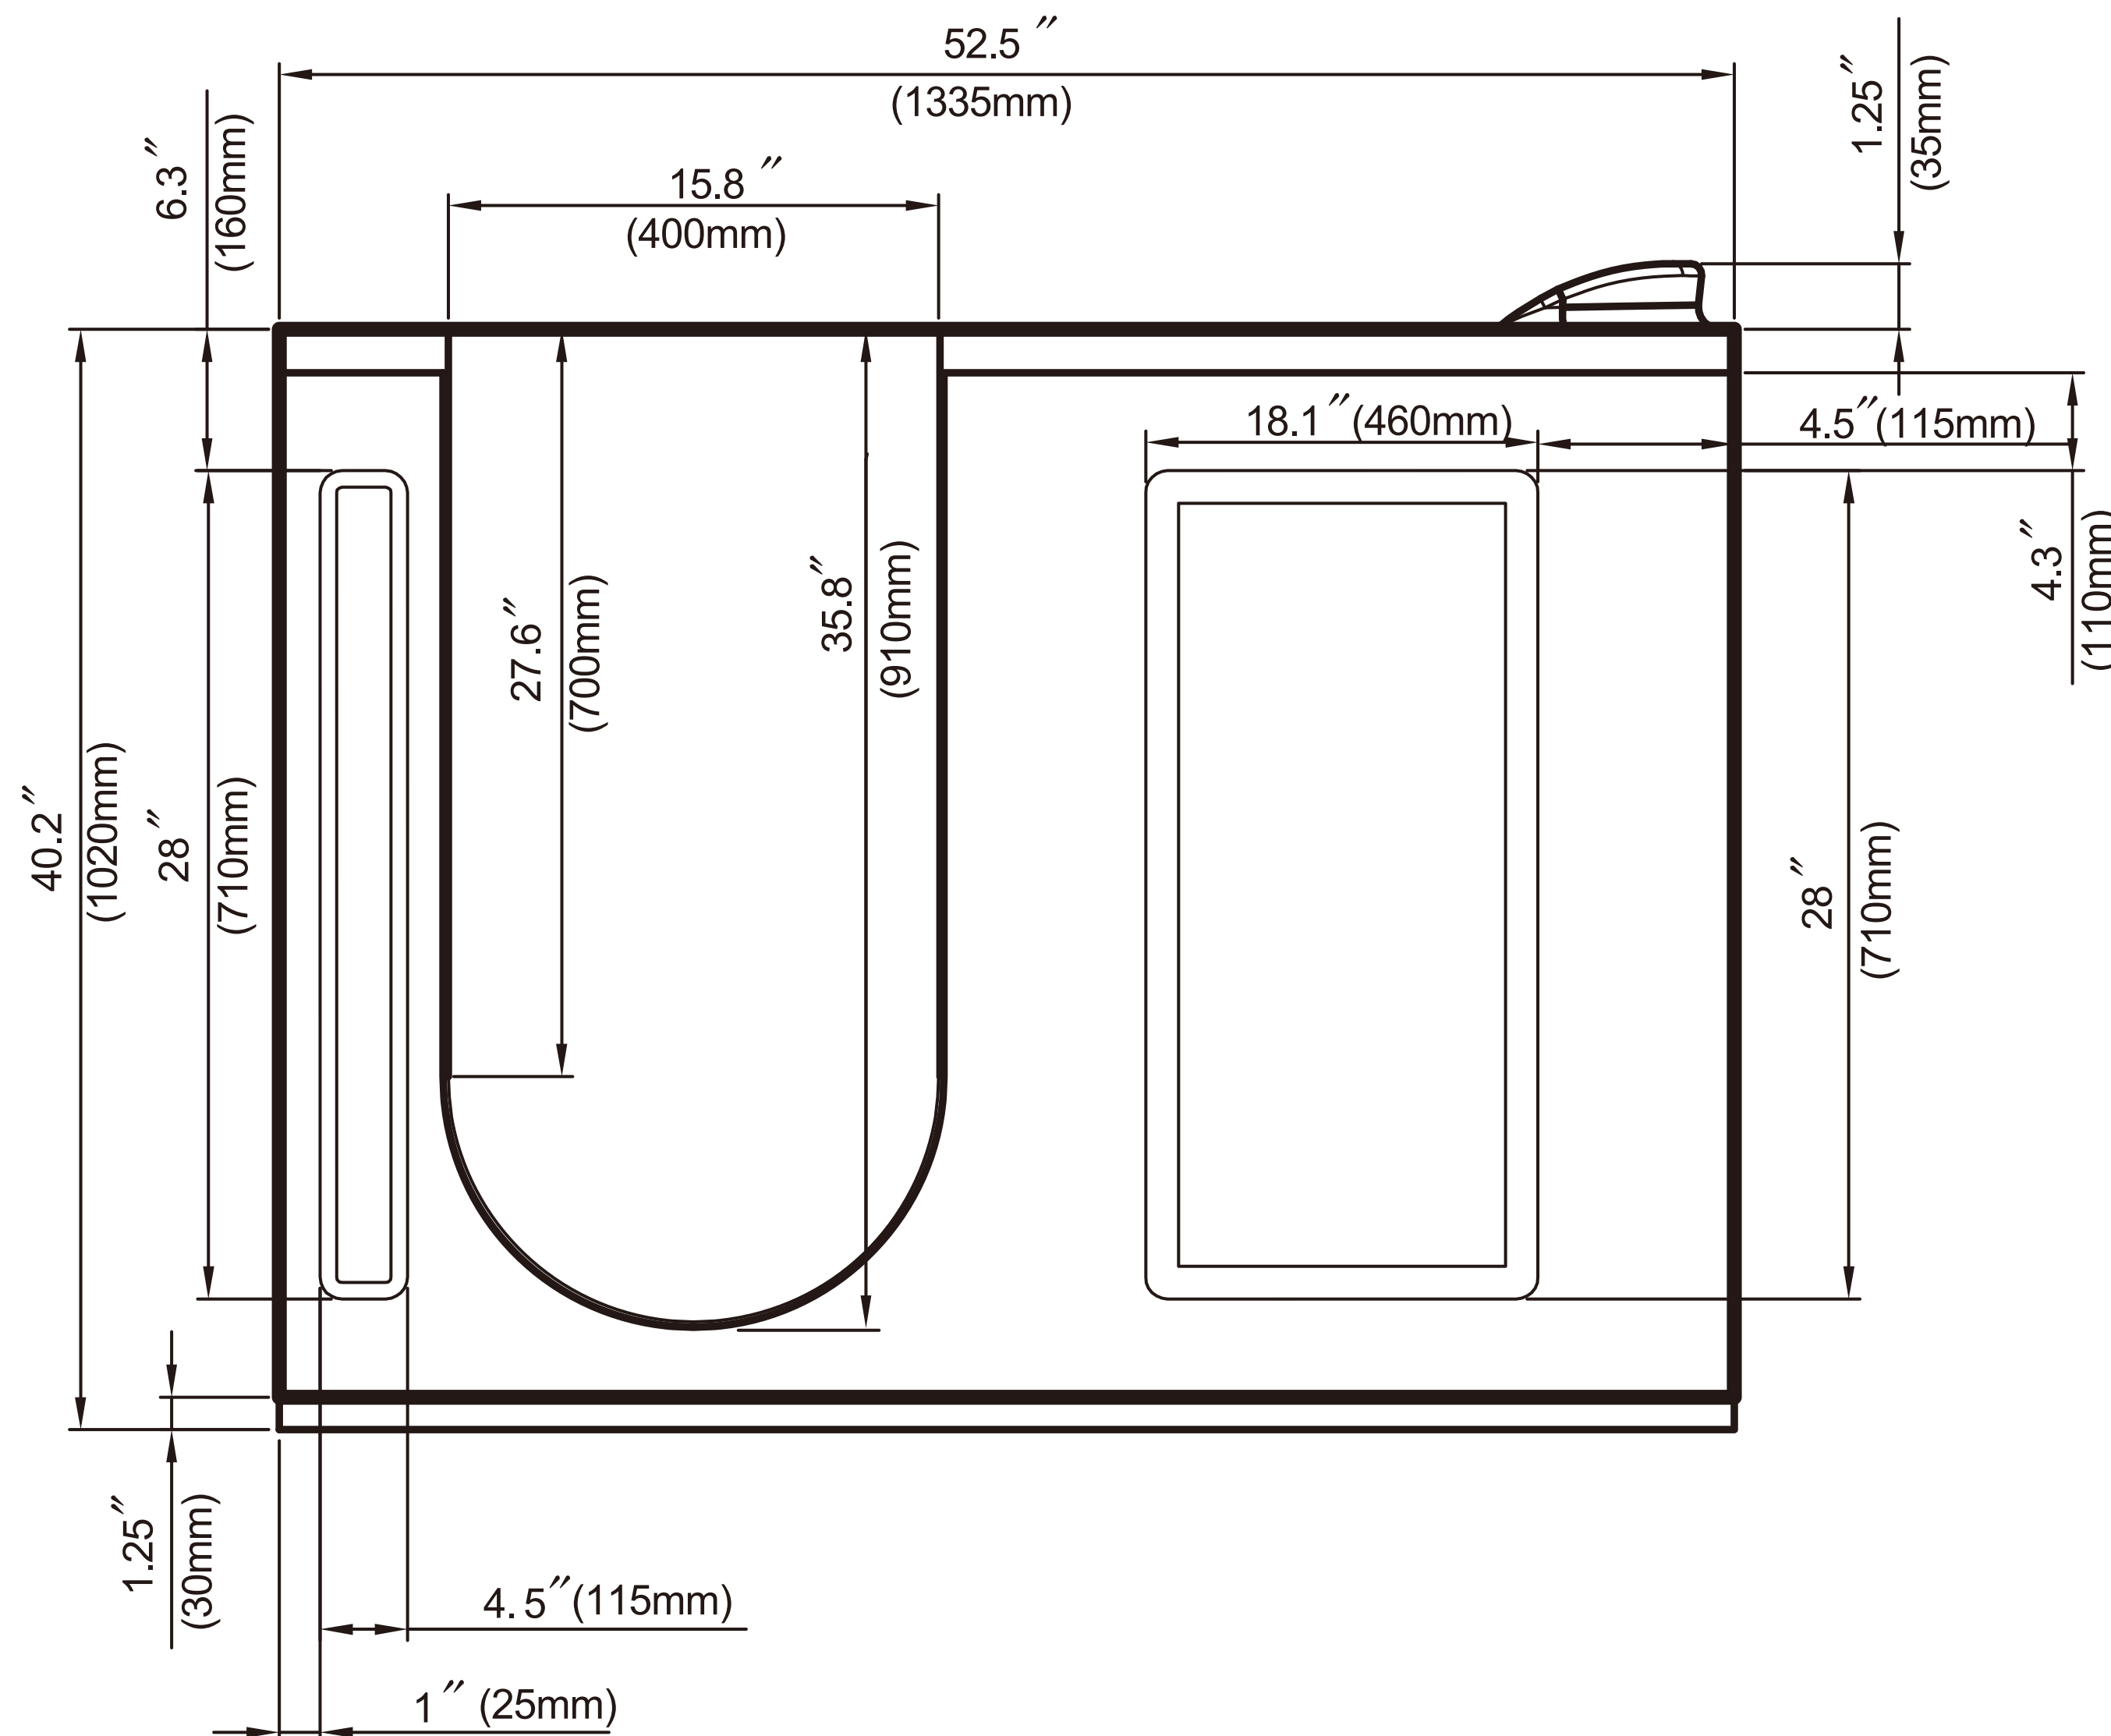

# FULLY LOADED

2753FLWL

2753FLWR

LEFT DOOR MODEL SHOWN BELOW

<b>SIZE:</b>	52.5" L x 26.5" W x 40.2" H <i>(Extension kit included for 60" L installation)</i>
<b>SOAK DEPTH:</b>	32.5"
<b>WEIGHT:</b>	260 lbs
<b>CAPACITY:</b>	72 gal
<b>VOLTAGE:</b>	110v
<b>RATED POWER :</b>	2770W
<b>ELECTRICAL CONNECTION :</b>	2X20 amp GFCI breakers
<b>MATERIAL :</b>	Acrylic with fiberglass reinforcement

## WHIRLPOOL MASSAGE SYSTEM

23 air massage jets

11 hydro powered water jets

## INTEGRADED CASCADING FILLER & SHOWER HEAD

Fast filling cascading waterfall bathtub filler

3 spray setting pull out shower head with 60" extendable reach

Integraded thermostatic mixing vavle with 104° safety lock