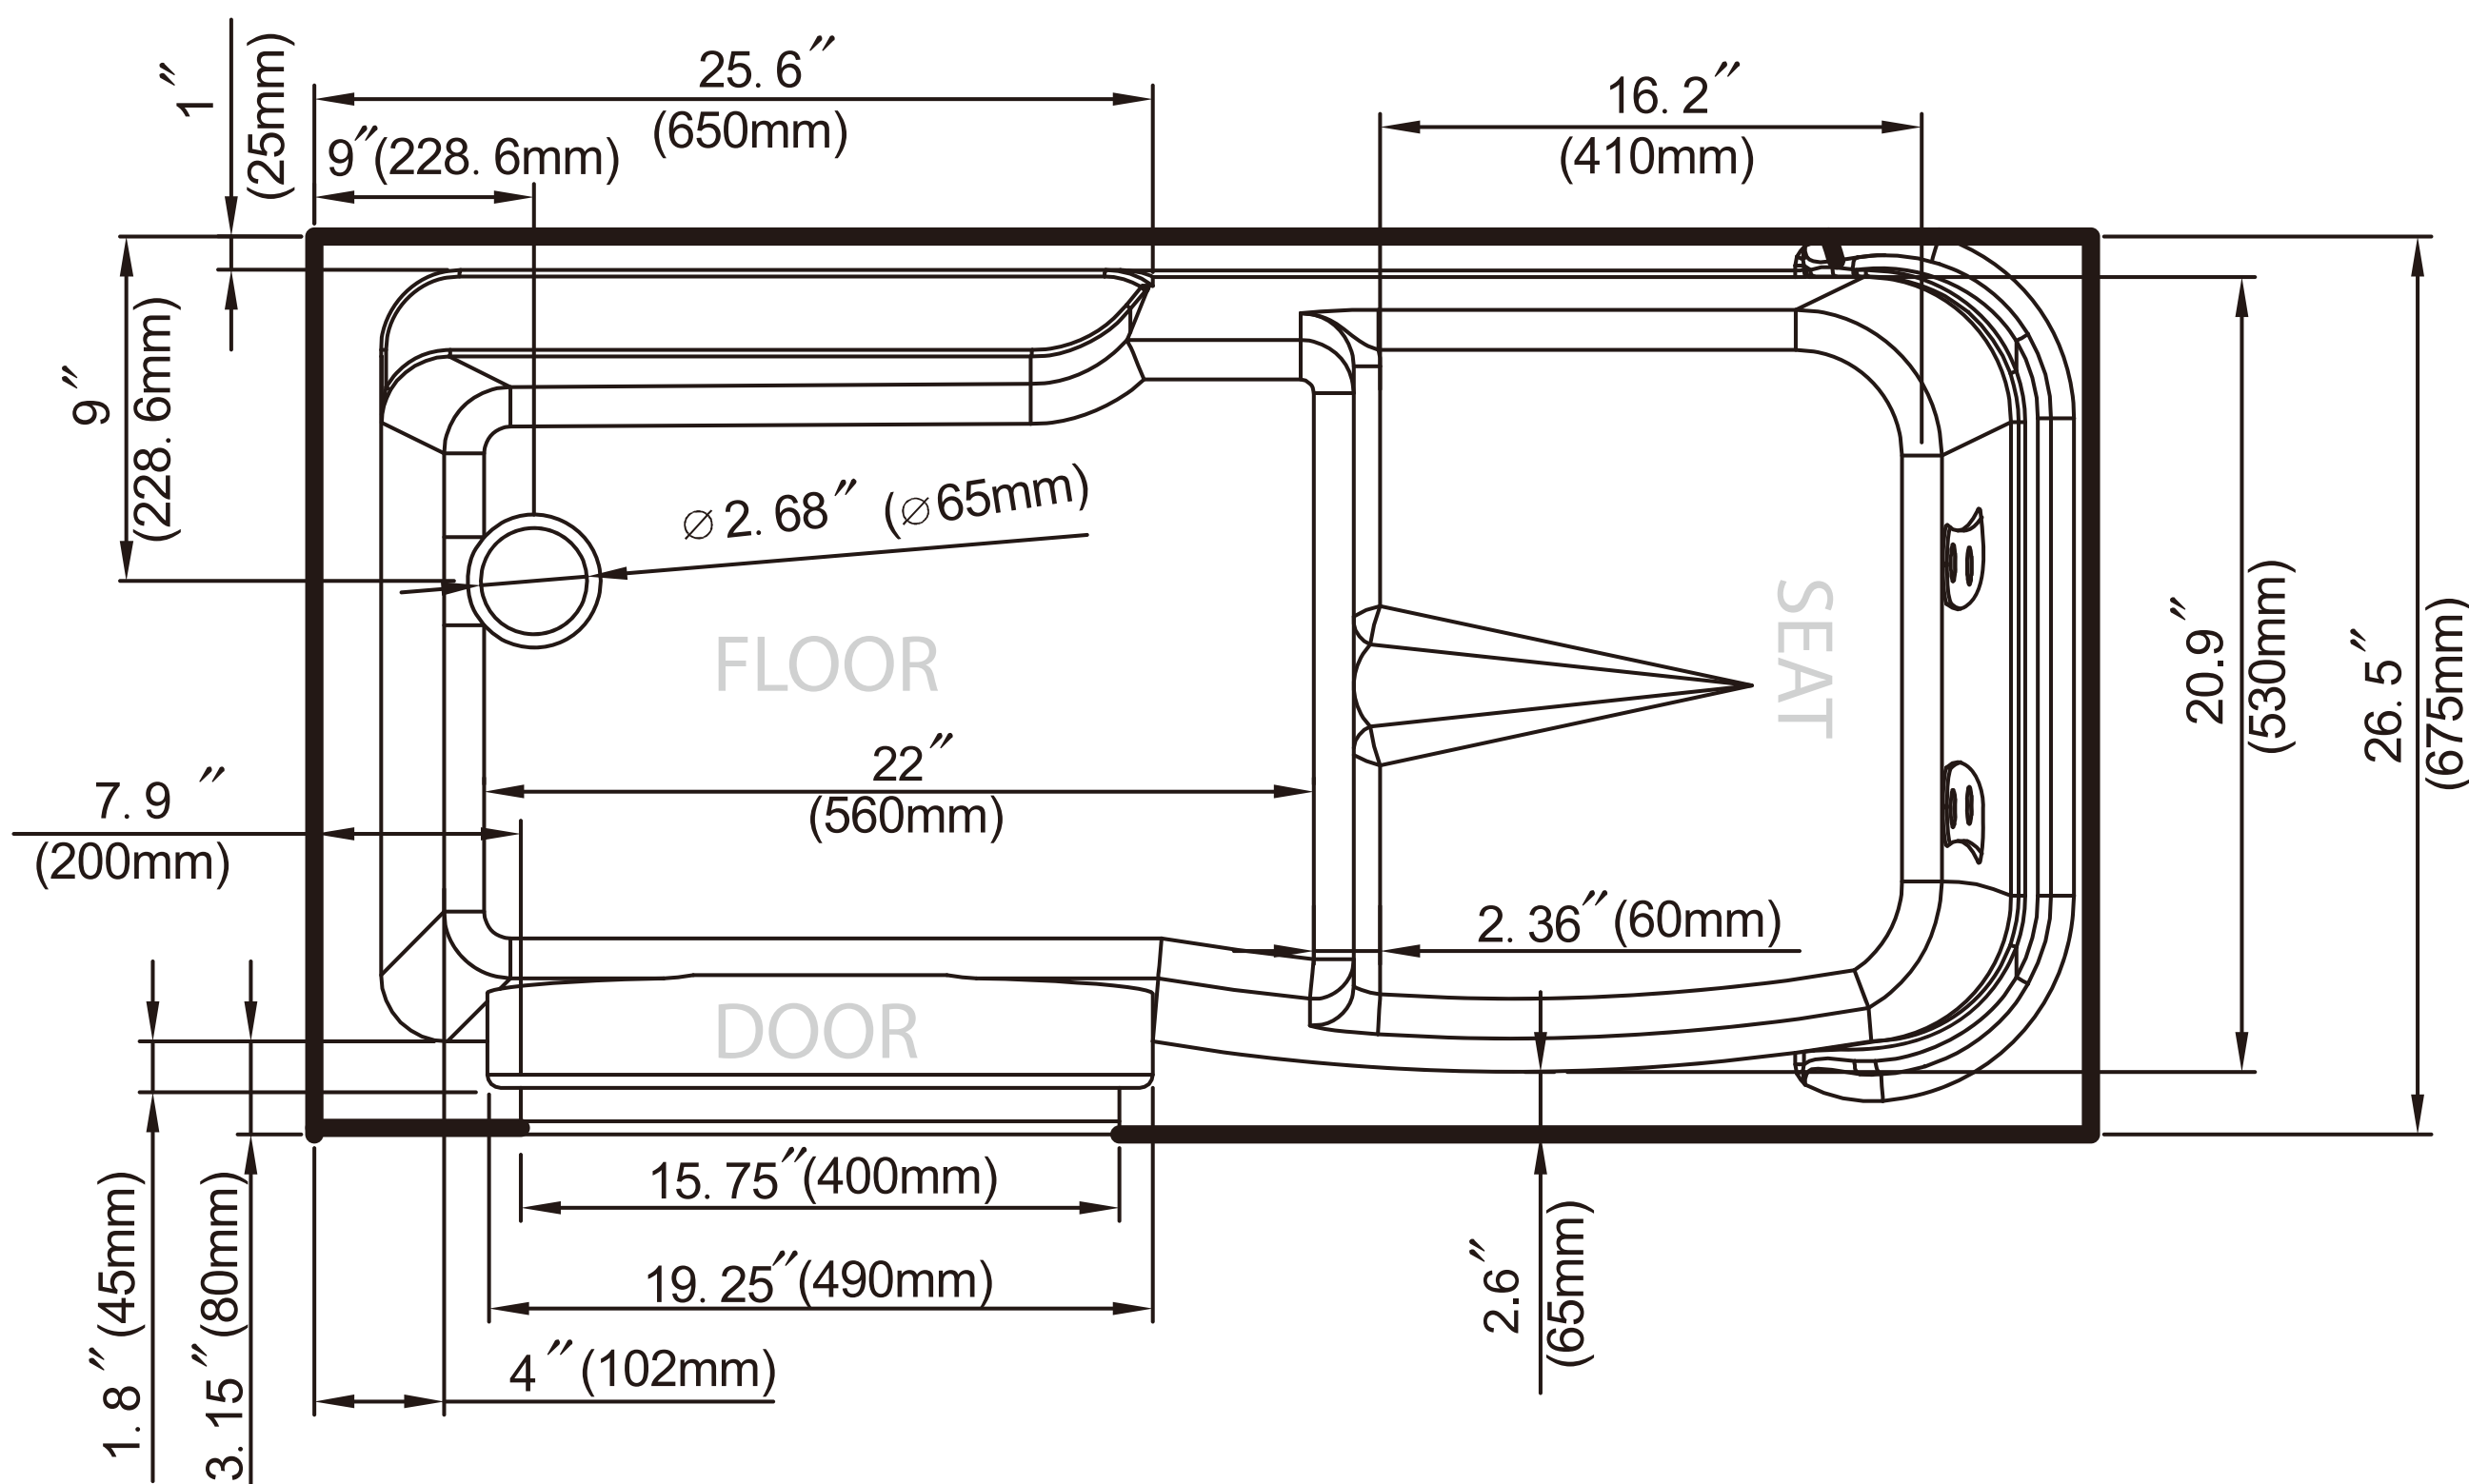

# FULLY LOADED

2753FLWL

2753FLWR

LEFT DOOR MODEL SHOWN BELOW

<b>SIZE:</b>	52.5" L x 26.5" W x 40.2" H <i>(Extension kit included for 60" L installation)</i>
<b>SOAK DEPTH:</b>	32.5"
<b>WEIGHT:</b>	260 lbs
<b>CAPACITY:</b>	72 gal
<b>VOLTAGE:</b>	110v
<b>RATED POWER :</b>	2770W
<b>ELECTRICAL CONNECTION :</b>	2X20 amp GFCI breakers
<b>MATERIAL :</b>	Acrylic with fiberglass reinforcement

## INTEGRADED CASCADING FILLER & SHOWER HEAD

Fast filling cascading waterfall bathtub filler

3 spray setting pull out shower head with 60" extendable reach

Integraded thermostatic mixing vavle with 104° safety lock

## ADA READY FEATURES

3 built-in grab bars

Slip resistant floor texture

LEFT DRAIN & DOOR

RIGHT DRAIN & DOOR