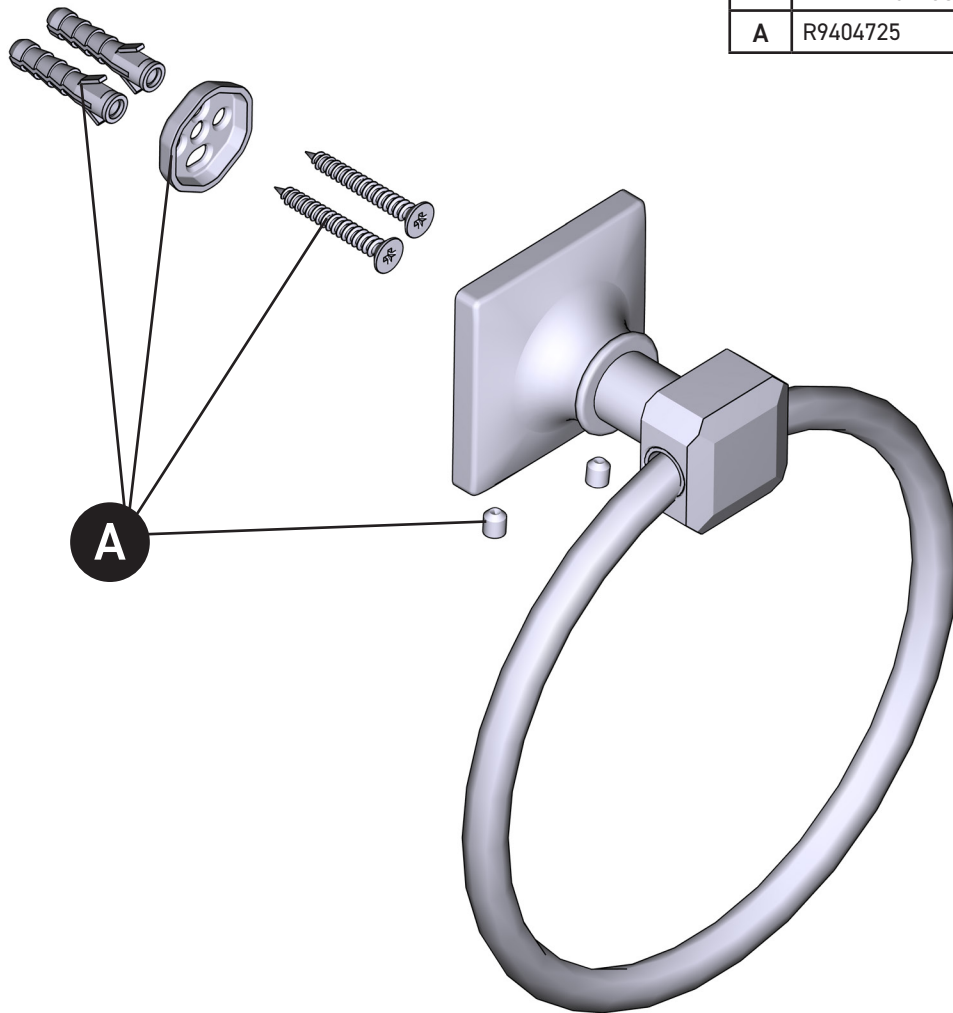

ORDER BY PART NUMBER

## ILLUSTRATED PARTS

**AP25WTR Series**  
Apothecary™ Towel Ring

ID	Kit Number	Finish
A	R9404725	N/A

For warranty or additional information, contact:

U.S.A.  
houseofrohl.com/support  
1-800-777-9762

QUEBEC / MARITIMES / WESTERN CANADA  
houseofrohl.ca/support  
1-866-473-8442

## ILLUSTRATIONS DES PIÈCES