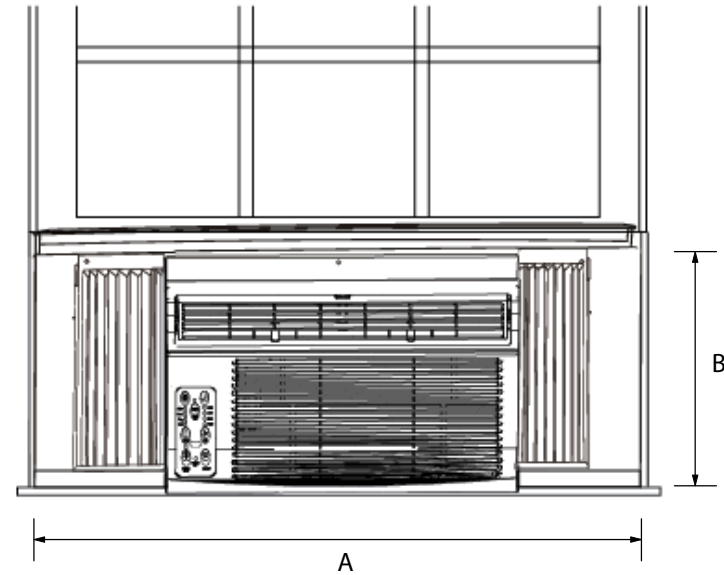

### Product Dimensions

A: Depth: 26 1/2" (674 mm)

B: Height: 18 5/8" (474 mm)

C: Width: 26 1/2" (674 mm)

### Window Dimensions

A: Window Width: 31" (788 mm) / min - 42" (1067 mm) / max

B: Window Height: 19 1/2" (496 mm) / min