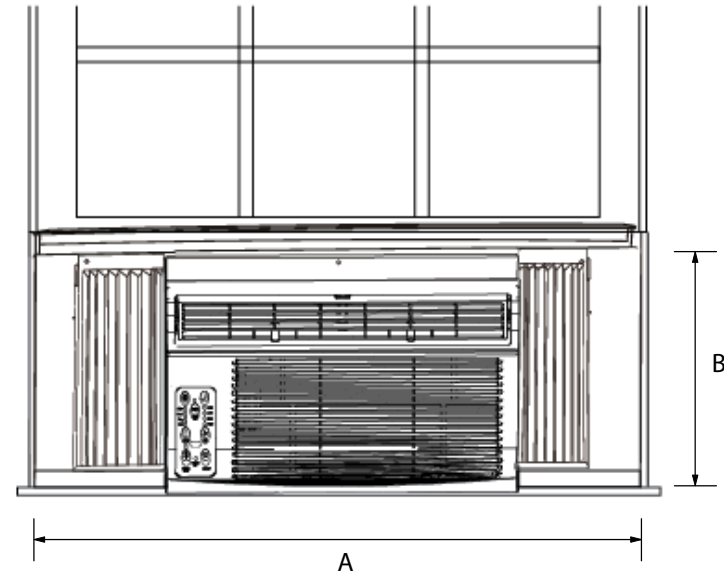

Product Dimensions

A: Depth: 15 3/4" (400 mm)

B: Height: 13 3/8" (340 mm)

C: Width: 18 9/16" (471 mm)

Window Dimensions

A: Window Width: 23" (584 mm) / min - 36" (914 mm) / max

B: Window Height: 14" (356 mm) / min