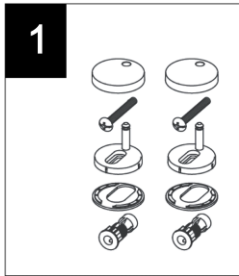

SS237, SS247, SS249

SoftClose® Seats for WH bowls

SS237
SS247
SS249

Item	Part	Description
1	THU726	Mounting Hardware
2	OGU085-3	Installation Instructions

SS237 / SS247

SS117

SS249

Note:

Product Number Explanations

Seats

(SS) SoftClose® Seat
(237) MH Slim Urea
(247) RP Slim Urea
(249) SP Slim Urea

Colors

(#01) Cotton

Actual Product may vary slightly from illustration.