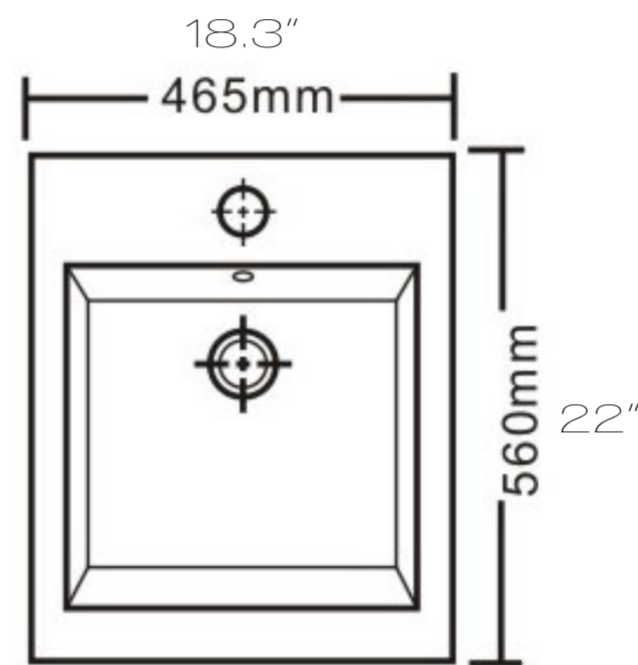

ANZZI™

LS-AZ124

VITRUVIUS Series

VESSEL SINK

Overflow Included

White Vitreous China

For more information visit www.ANZZI.com or call us at 1-844-44-ANZZI.