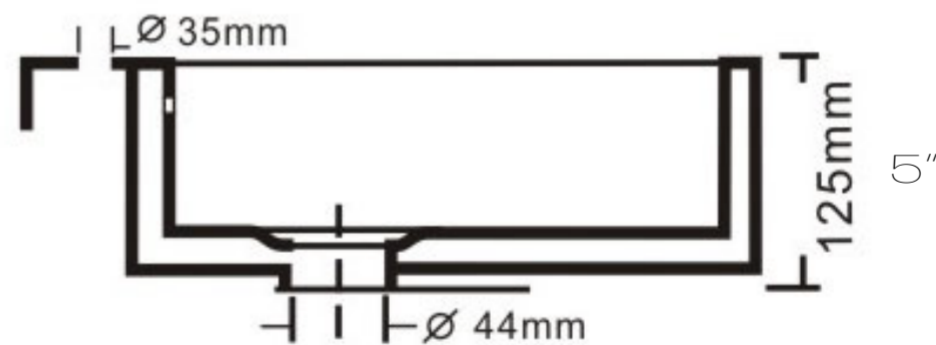

ANZZI™

LS-AZ124

VITRUVIUS Series

VESSEL SINK

Overflow Included

White Vitreous China

For more information visit www.ANZZI.com or call us at 1-844-44-ANZZI.