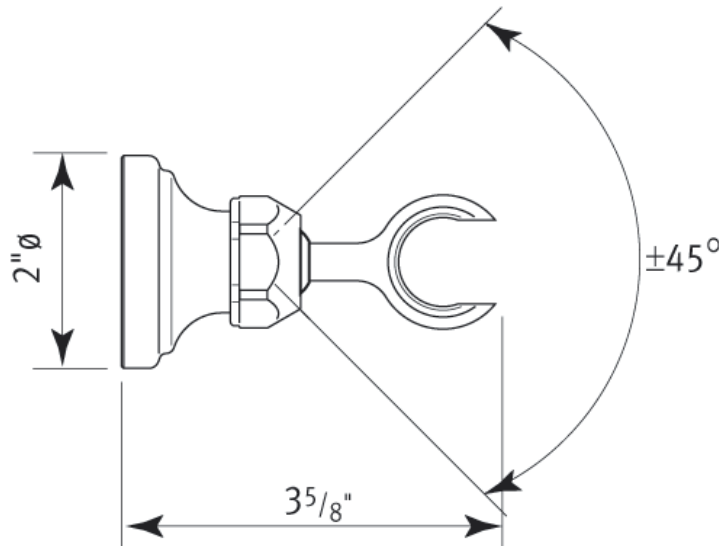

Wall Mount Handshower Holder

MODEL: U.5544

For warranty or additional information, contact:

U.S.A.
houseofrohl.com/support
1-800-777-9762

QUEBEC / MARITIMES / WESTERN CANADA
QUÉBEC / MARITIMES / OUEST CANADIEN
QUEBEC / MARITIMOS / CANADA OCCIDENTAL
houseofrohl.ca/support
1-866-473-8442