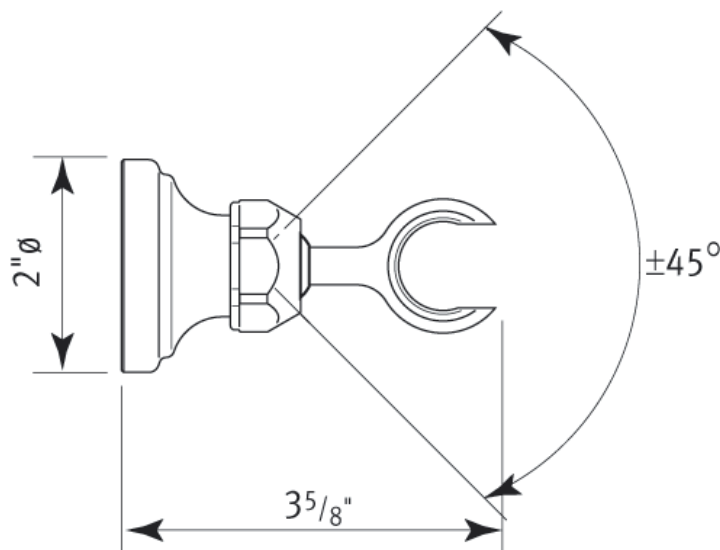

For warranty or additional information, contact:

U.S.A.
houseofrohl.com/support
1-800-777-9762

QUEBEC / MARITIMES / WESTERN CANADA
QUÉBEC / MARITIMES / OUEST CANADIEN
QUEBEC / MARITIMOS / CANADA OCCIDENTAL
houseofrohl.ca/support
1-866-473-8442

ONTARIO
houseofrohl.ca/support
1-800-287-5354