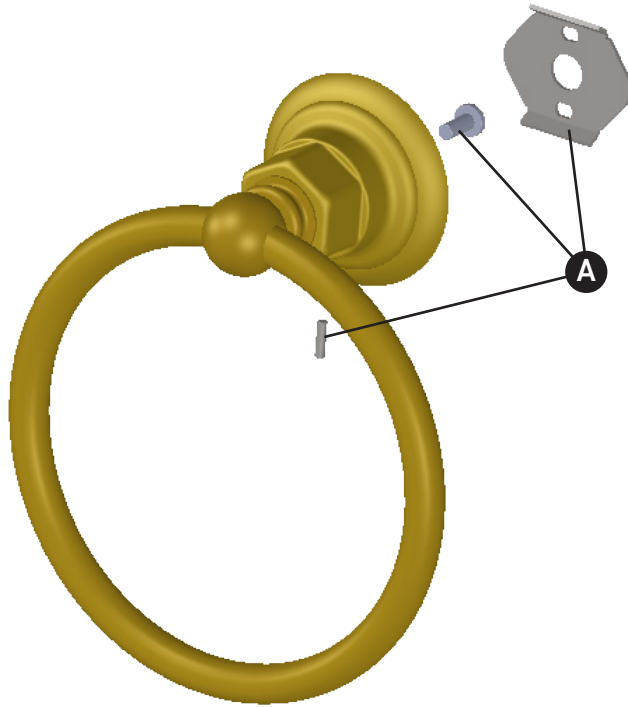

ORDER BY PART NUMBER

## ILLUSTRATED PARTS

### ROT4 Towel Ring

ID	Kit Number	Finish
A	IBBCISHRDWR	N/A

\*Finish Determined by Suffix

Finish	Description
APC	Polished Chrome
IB	Italian Brass
PN	Polished Nickel
STN	Satin Nickel
TCB	Tuscan Brass
ULB	Unlacquered Brass