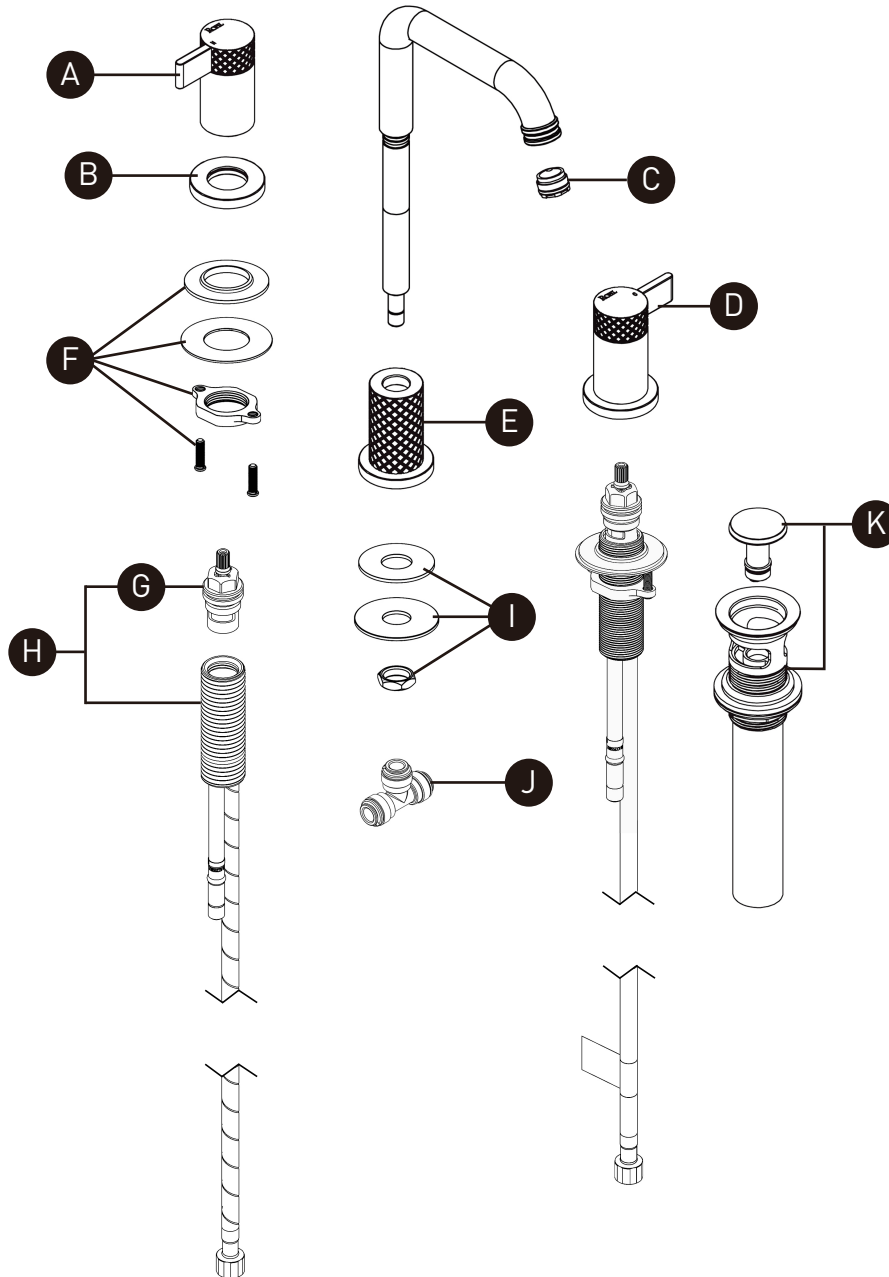

ORDER BY PART NUMBER

ILLUSTRATED PARTS

TE09D3

Tenerife™ Widespread Lavatory Faucet
With U-Spout

ID	Kit Number	Finish
*A	R40442231 (HOT)	See below
*B	R942648	See below
C	R42648	N/A
*D	R40442232 (COLD)	See below
*E	R4044323	See below
F	S7-460	N/A
G	S401-079 (HOT)	N/A
	S401-080 (COLD)	N/A
H	S0-520-R (HOT)	N/A
	S0-520-B(COLD)	N/A
I	S7-435	N/A
J	S7-328	N/A
K	0127DOF	N/A

TE09D3

Grifo para lavabo extendido Tenerife™
con caño en U

ID	Referencia del kit	Acabado
*A	R40442231 (HOT)	See below
*B	R942648	See below
C	R42648	N/A
*D	R40442232 (COLD)	See below
*E	R4044323	See below
F	S7-460	N/A
G	S401-079 (HOT)	N/A
	S401-080 (COLD)	N/A
H	S0-520-R (HOT)	N/A
	S0-520-B(COLD)	N/A
I	S7-435	N/A
J	S7-328	N/A
K	0127DOF	N/A