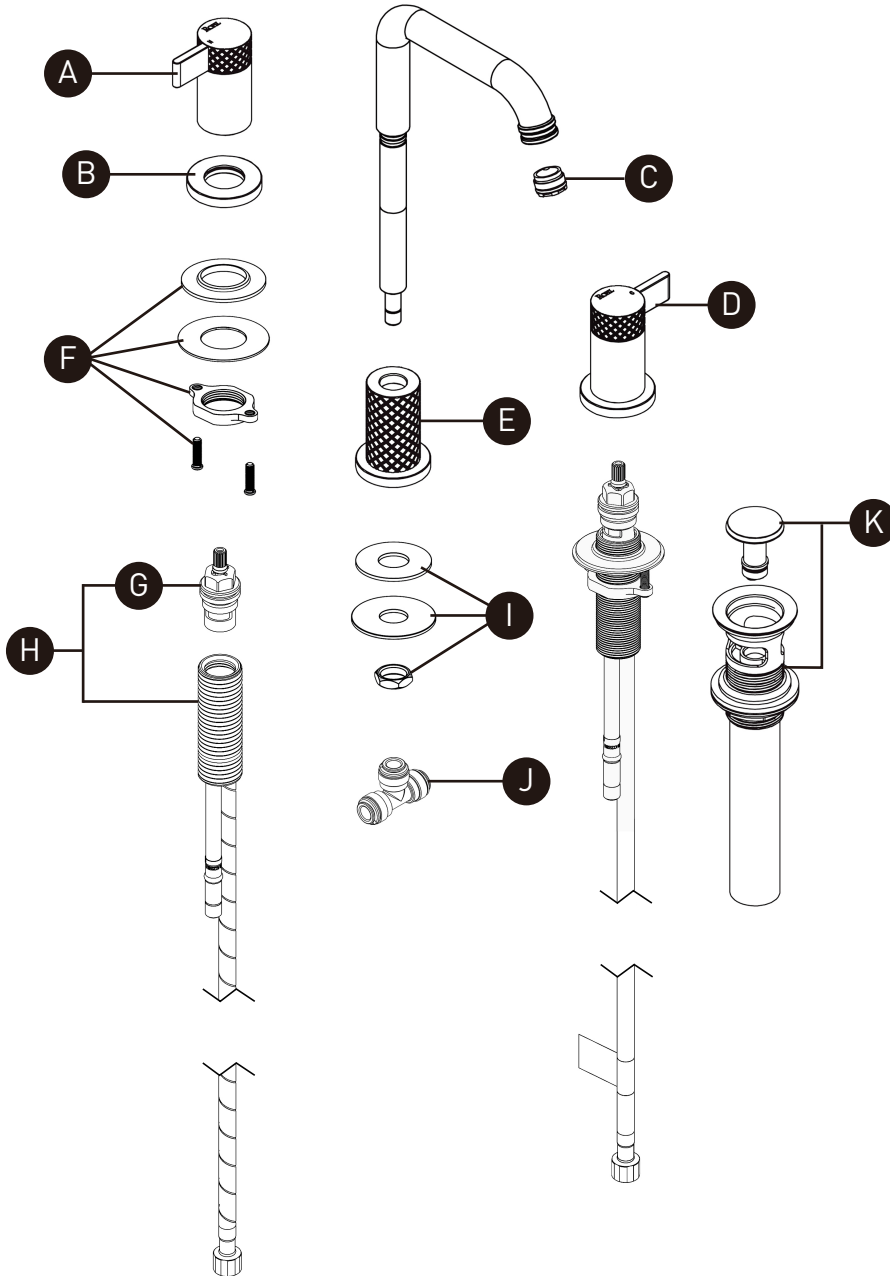

ORDER BY PART NUMBER

ILLUSTRATED PARTS

TE09D3

Tenerife™ Widespread Lavatory Faucet
With U-Spout

ID	Kit Number	Finish
*A	R40442231 (HOT)	See below
*B	R942648	See below
C	R42648	N/A
*D	R40442232 (COLD)	See below
*E	R4044323	See below
F	S7-460	N/A
G	S401-079 (HOT)	N/A
	S401-080 (COLD)	N/A
H	S0-520-R (HOT)	N/A
	S0-520-B(COLD)	N/A
I	S7-435	N/A
J	S7-328	N/A
K	0127DOF	N/A

TE09D3

Grifo para lavabo extendido Tenerife™
con caño en U

ID	Referencia del kit	Acabado
*A	R40442231 (HOT)	See below
*B	R942648	See below
C	R42648	N/A
*D	R40442232 (COLD)	See below
*E	R4044323	See below
F	S7-460	N/A
G	S401-079 (HOT)	N/A
	S401-080 (COLD)	N/A
H	S0-520-R (HOT)	N/A
	S0-520-B(COLD)	N/A
I	S7-435	N/A
J	S7-328	N/A
K	0127DOF	N/A