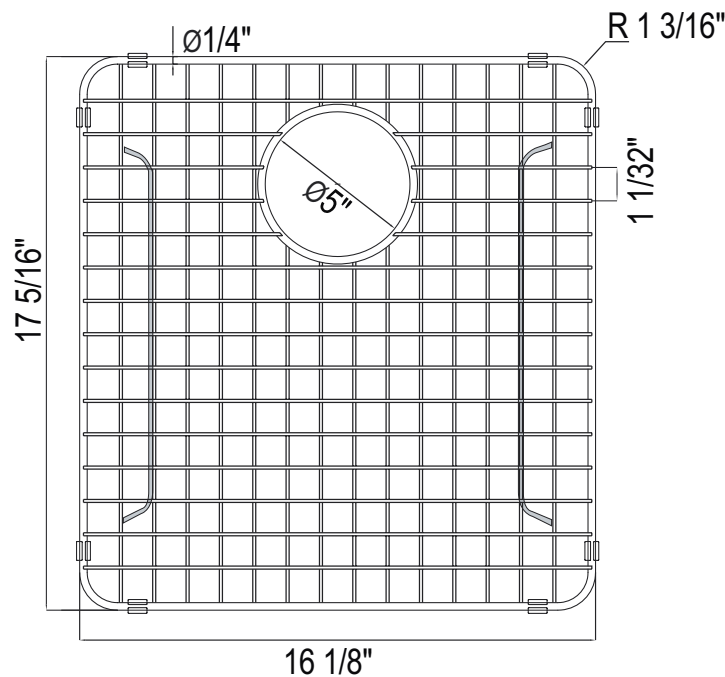

Wire Sink Grid For RSS1718, RSS3518 And RSS3118 Kitchen Sinks

MODEL: WSGRSS1718

For warranty or additional information, contact:

U.S.A.
houseofrohl.com/support
 1-800-777-9762

QUEBEC / MARITIMES / WESTERN CANADA
 QUÉBEC / MARITIMES / OUEST CANADIEN
 QUEBEC / MARITIMOS / CANADA OCCIDENTAL
houseofrohl.ca/support
 1-866-473-8442