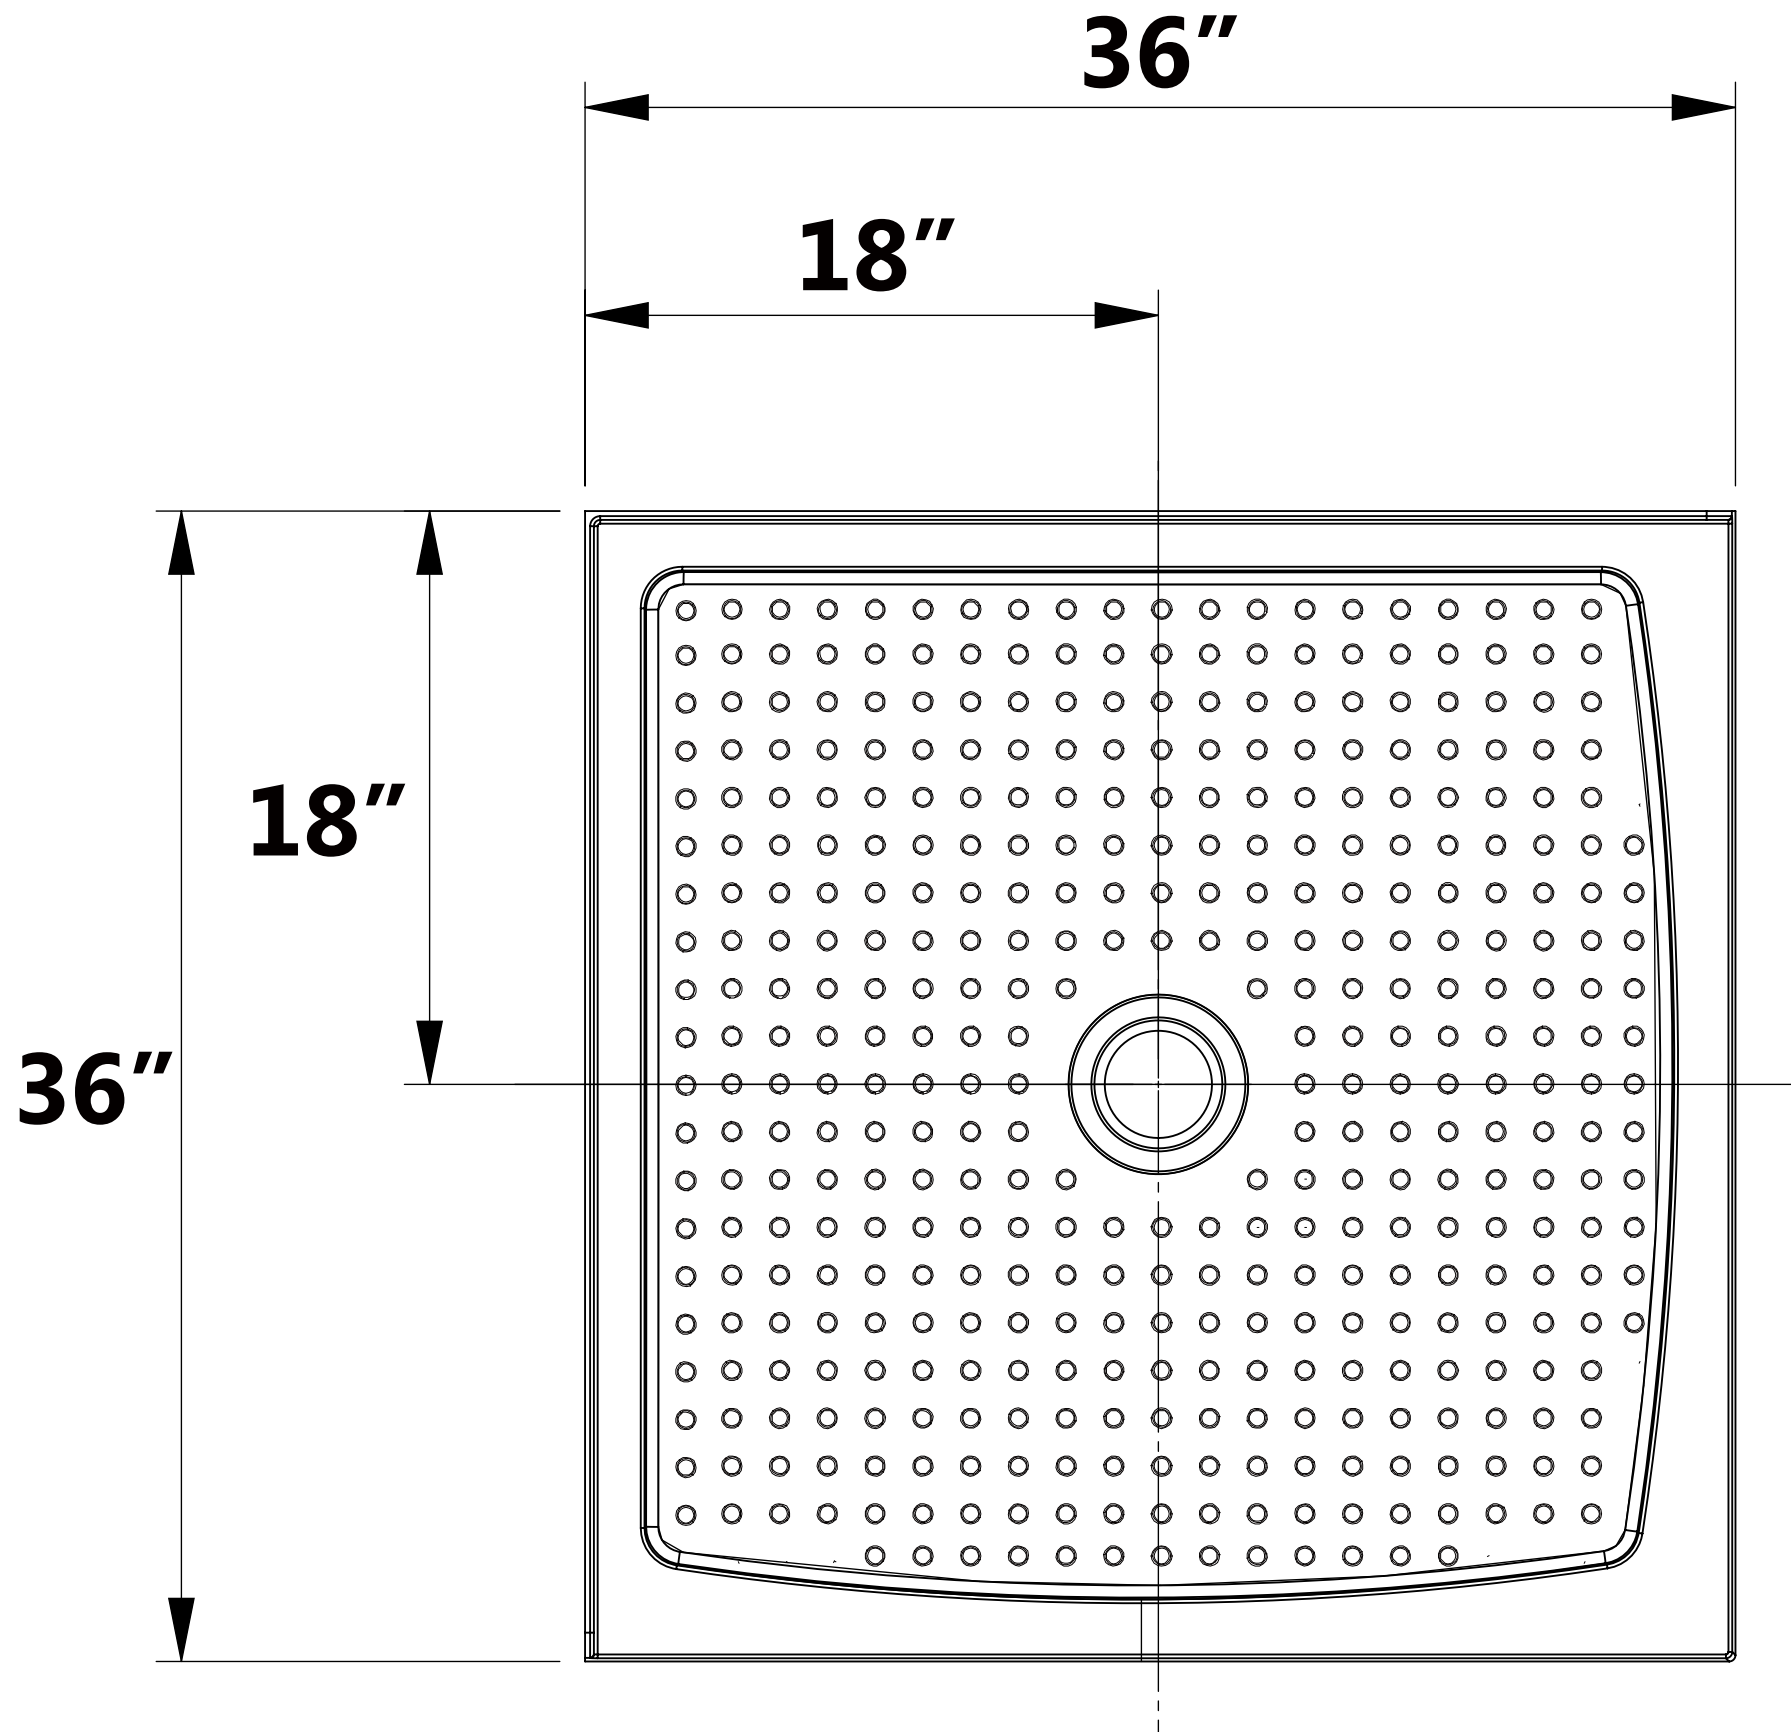

SB-AZ009WC

SHOWER BASE

HAVE QUESTIONS? CALL 305-614-4070 OR VISIT ANZZI.COM