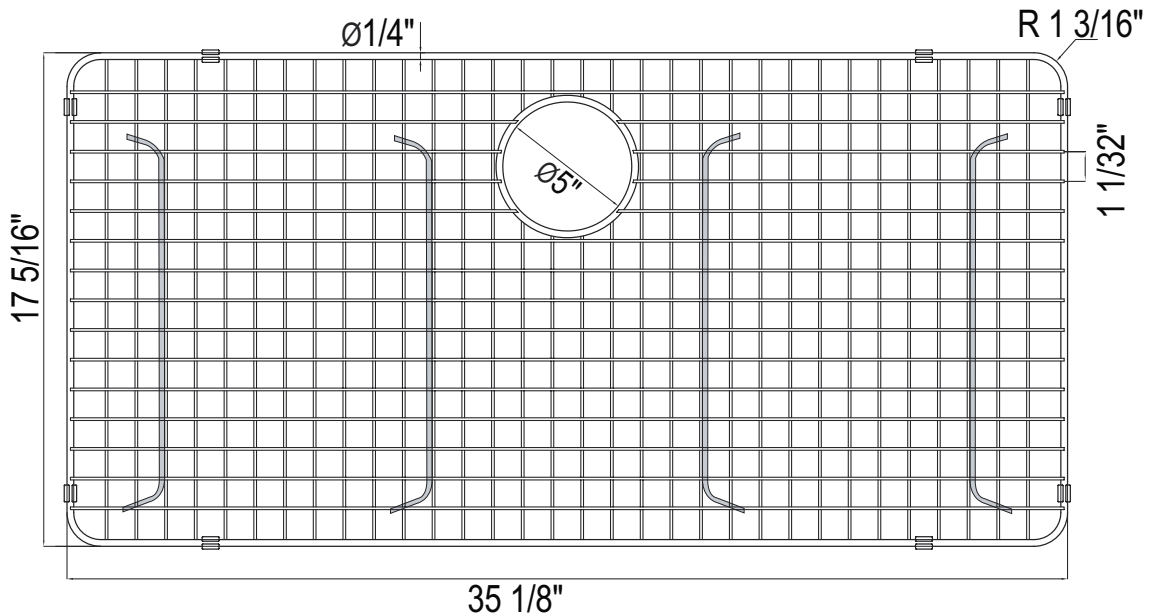

For warranty or additional information, contact:

U.S.A.
houseofrohl.com/support
1-800-777-9762

QUEBEC / MARITIMES / WESTERN CANADA
QUÉBEC / MARITIMES / OUEST CANADIEN
QUEBEC / MARITIMOS / CANADA OCCIDENTAL
houseofrohl.ca/support
1-866-473-8442

ONTARIO
houseofrohl.ca/support
1-800-287-5354