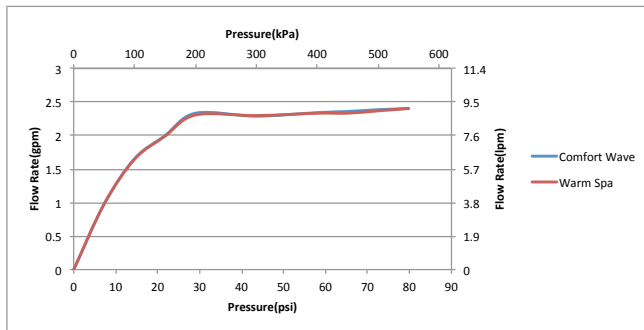

TBW02004U1

Square Showerhead 2 Mode

SPECIFICATIONS

Material	ABS & POM
Maximum Flow Rate	2.5 gpm (9.5 lpm)
Warranty	Limited Lifetime for Residential Use One Year for Commercial Use
Shipping Weight	4.5 lbs
Shipping Dimensions	14-1/4"L x 10-3/4"W x 7"H

INSTALLATION NOTES

Use with TS110MW16: Rain Shower Arm Wall Mount 16" or TS110MC6: Rain Shower Arm Ceiling Mount 6" (Sold separately)