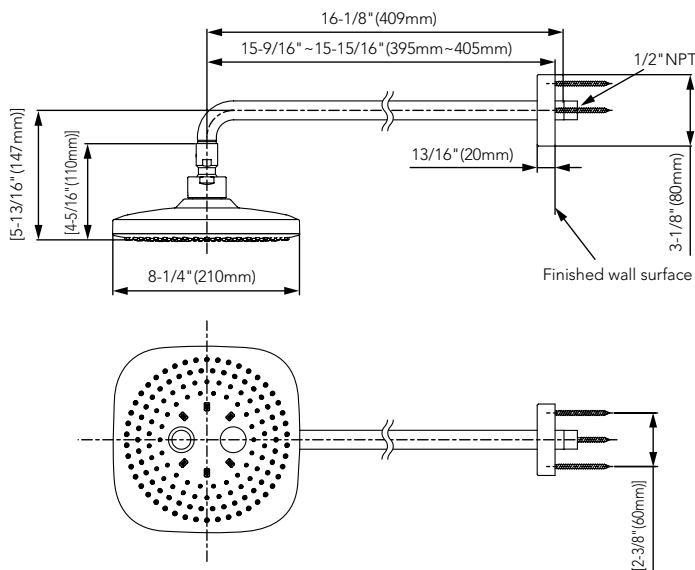

PRODUCT SPECIFICATION

Product shall be TOTO Model TBW02004U1#____. Product shall have a maximum flow rate of 2.5 gpm (9.5 lpm). Product shall have a single spray. Product shall have balanced overlaying rinse and wash Comfort Wave Technology. Product shall have bathing shower Warm Spa Technology. Product shall have 8.5" (220 mm) diameter spray face. Product shall have rubber nozzles to prevent lime scale build up. Product shall include matching escutcheon. Product shower arm sold separately.

Comfort Wave

Warm Spa

Please note the following components are sold separately

TS110MW16: Rain Shower Arm Wall Mount 16"

TS110MC6: Rain Shower Arm Ceiling Mount 6"

TBW02004U1

Square Showerhead 2 Mode

SPECIFICATIONS

| | |
|----------------------------|---|
| Material | ABS & POM |
| Maximum Flow Rate | 2.5 gpm (9.5 lpm) |
| Warranty | Limited Lifetime for Residential Use One Year for Commercial Use |
| Shipping Weight | 4.5 lbs |
| Shipping Dimensions | 14-1/4"L x 10-3/4"W x 7"H |

INSTALLATION NOTES

Use with TS110MW16: Rain Shower Arm Wall Mount 16" or TS110MC6: Rain Shower Arm Ceiling Mount 6" (Sold separately)

DIMENSIONS

Note: The unit of above dimension is inch (mm); the dimension in [] is for reference only. Shower arm and mounting bracket are not included.