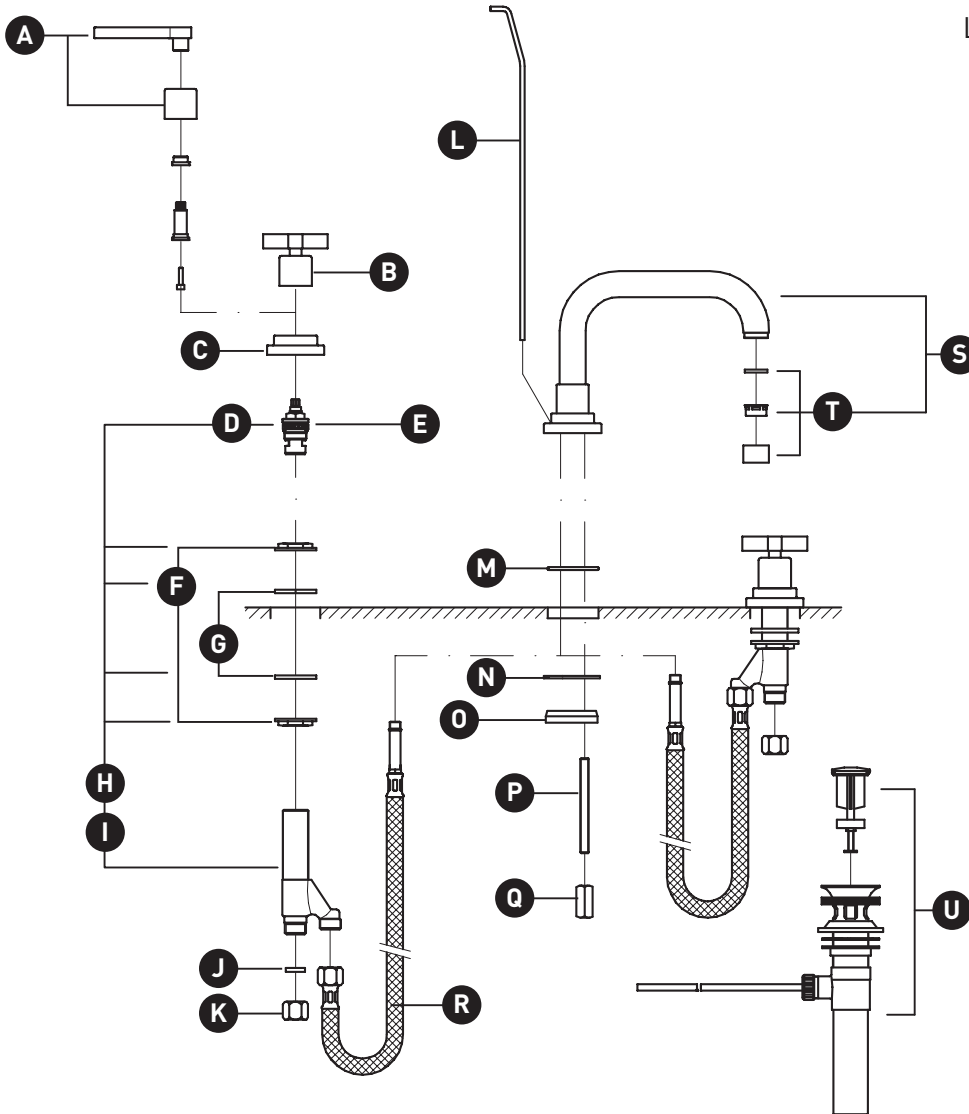

ORDER BY PART NUMBER

## ILLUSTRATED PARTS

### A2218

Lombardia® Widespread Lavatory  
Faucet With U-Spout

ID	Kit Number	Finish
A*	C7629LM	See below
B*	C7627XM	See below
C*	C7238	See below
D	C7075-1 (C)	N/A
E	C7075-2 (H)	N/A
F	C7260.26	N/A
G	C7582	N/A
H	C7421.CDL (H)	N/A
I	C7421.CDR (C)	N/A
J	C7573	N/A
K	C7061	N/A
L*	C7334	See below
M	C7586.78	N/A
N	C7585.10	N/A
O	C7282PF	N/A
P	C7555	N/A
Q	C7260.7	N/A
R	C7089SP	N/A
S*	C2218	See below
T*	C2208/3	See below
U*	C7324M	See below