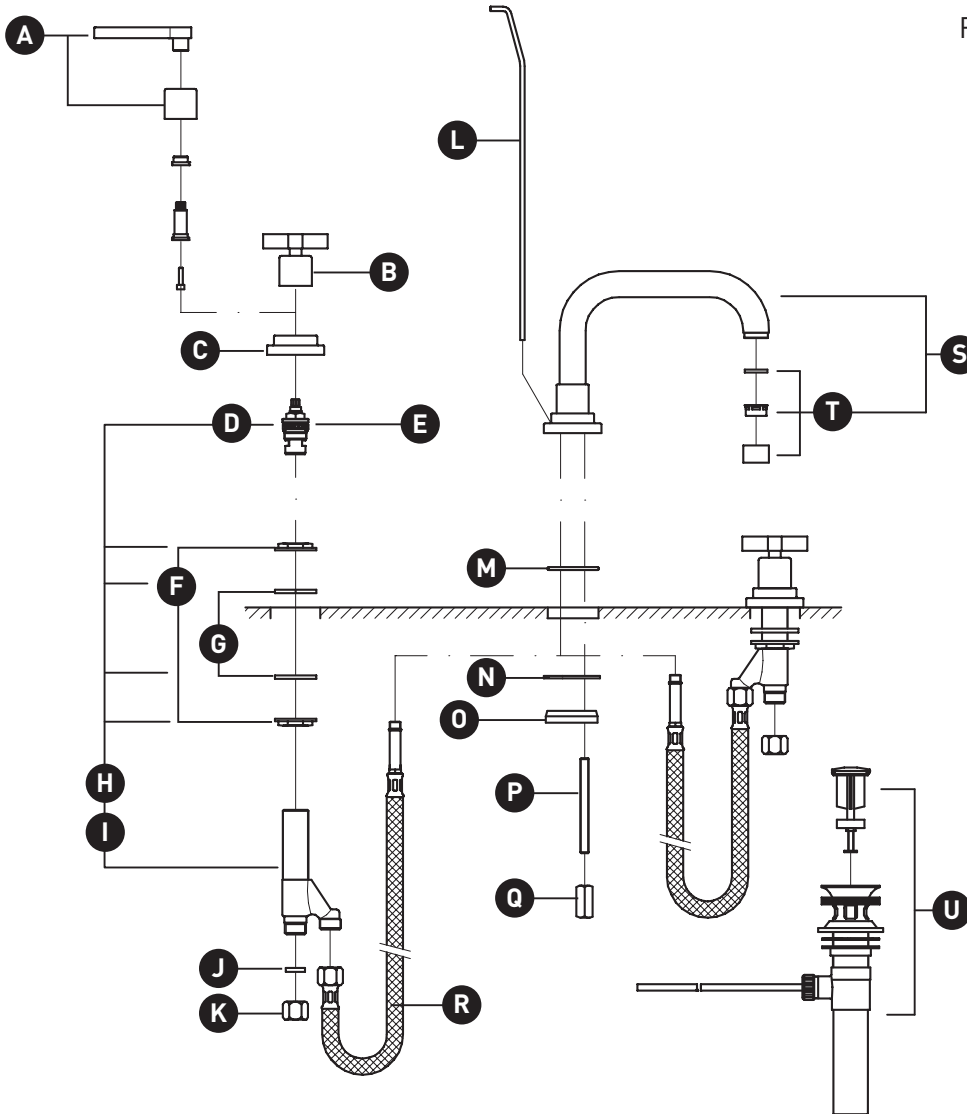

**VEUILLEZ EFFECTUER VOTRE COMMANDE
PAR NO DE RÉFÉRENCE**

ILLUSTRATIONS DES PIÈCES

A2218

Robinet de lavabo 8" avec bec en U
Lombardia®

ID	Référence du kit	Finition
A*	C7629LM	Voir ci-dessous
B*	C7627XM	Voir ci-dessous
C*	C7238	Voir ci-dessous
D	C7075-1 (C)	N/A
E	C7075-2 (H)	N/A
F	C7260.26	N/A
G	C7582	N/A
H	C7421.CDL (H)	N/A
I	C7421.CDR (C)	N/A
J	C7573	N/A
K	C7061	N/A
L*	C7334	Voir ci-dessous
M	C7586.78	N/A
N	C7585.10	N/A
O	C7282PF	N/A
P	C7555	N/A
Q	C7260.7	N/A
R	C7089SP	N/A
S*	C2218	Voir ci-dessous
T*	C2208/3	Voir ci-dessous
U*	C7324M	Voir ci-dessous

*Finition déterminée par le Suffixe

Finition	Description
APC	Chrome poli
MB	Noir mat
PN	Nickel poli
STN	Nickel satiné
TCB	Laiton toscan

For warranty or additional information, contact:

U.S.A.
houseofrohl.com/support
1-800-777-9762

QUEBEC / MARITIMES / WESTERN CANADA
QUÉBEC / MARITIMES / OUEST CANADIEN
QUEBEC / MARITIMOS / CANADA OCCIDENTAL
houseofrohl.ca/support
1-866-473-8442

ONTARIO
houseofrohl.ca/support
1-800-287-5354