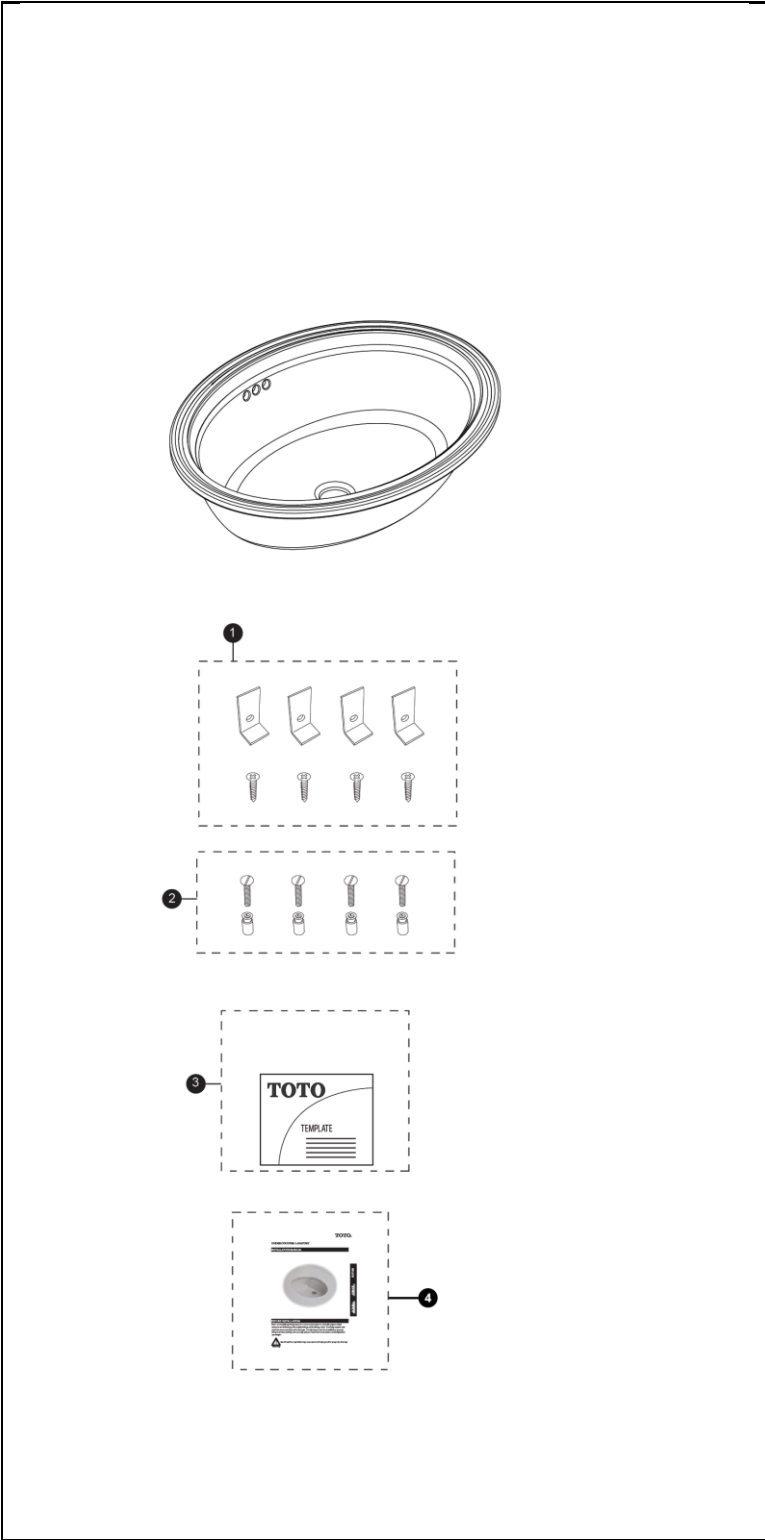

**Dartmouth®
Under Counter Lavatory**

Item	Part	Description
1	THU408	Mounting set, UC lav, standard rim
2	THU410	Anchor set, UC lav, hard surface
3	0GU163	Template, LT641
4	0GU035-5	Installation and Owner's Manual, UC lav

Note:

Product Number Explanations	
Under Counter Lavatory	Colors
(LT) Lavatory	(#01) Cotton
(641) Model	(#03) Bone
	(#11) Colonial White
	(#12) Sedona Beige
	(#51) Ebony

Actual Product may vary slightly from illustration.