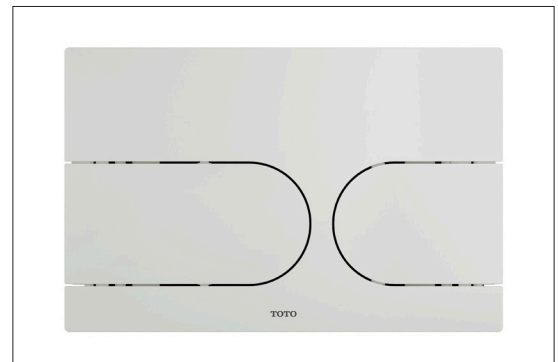

Wall Round Push Plate - Dual Button

FEATURES

- Push plate with dual buttons that mounts to TOTO in-wall tank system WT173M(A) or WT172M
- Push plate in Stainless Steel, Black, White, and Nickel

MODELS

- YT970#SS - Stainless Steel
- YT970#B - Black
- YT970#W - White
- YT970#N - Nickel

COLORS/FINISHES

- #SS - Stainless Steel
- #B - Black
- #W - White
- #N - Nickel

PRODUCT SPECIFICATIONS

Push plate shall be model YT970 either in Stainless Steel, Black, White, or Nickel with 2 actuators on the front. Push plate shall be mounted to in-wall tank system WT173M(A) or WT172M.

Stainless Steel (YT970#SS)

Black (YT970#B)

White (YT970#W)

Nickel (YT970#N)

SPECIFICATIONS

Warranty	1-year limited warranty
Material	PLASTIC & STEEL
Shipping Weight	Individual: 1.80 lbs Master Carton: 19.45 lbs
Shipping Dimensions	Individual: 8-1/4" L x 11"W x 2" H Master Carton: 17-1/8" L x 11-3/4"W x 11-1/4"H

DIMENSIONS