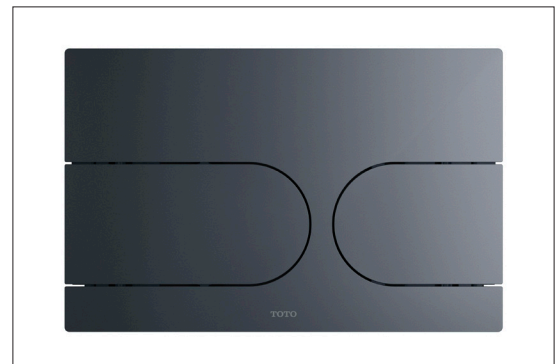

Wall Round Push Plate - Dual Button

FEATURES

- Push plate with dual buttons that mounts to TOTO in-wall tank system WT173M(A) or WT172M
- Push plate in Stainless Steel, Black, White, and Nickel

MODELS

- YT970#SS - Stainless Steel
- YT970#B - Black
- YT970#W - White
- YT970#N - Nickel

COLORS/FINISHES

- #SS - Stainless Steel
- #B - Black
- #W - White
- #N - Nickel

PRODUCT SPECIFICATIONS

Push plate shall be model YT970 either in Stainless Steel, Black, White, or Nickel with 2 actuators on the front. Push plate shall be mounted to in-wall tank system WT173M(A) or WT172M.

Stainless Steel (YT970#SS)

Black (YT970#B)

White (YT970#W)

Nickel (YT970#N)

SPECIFICATIONS

Warranty	1-year limited warranty
Material	PLASTIC & STEEL
Shipping Weight	Individual: 1.80 lbs Master Carton: 19.45 lbs
Shipping Dimensions	Individual: 8-1/4" L x 11"W x 2" H Master Carton: 17-1/8" L x 11-3/4"W x 11-1/4"H

DIMENSIONS