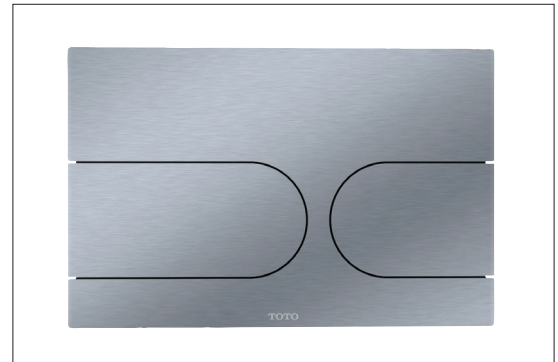

Wall Round Push Plate - Dual Button

FEATURES

- Push plate with dual buttons that mounts to TOTO in-wall tank system WT173M(A) or WT172M
- Push plate in Stainless Steel, Black, White, and Nickel

MODELS

- YT970#SS - Stainless Steel
- YT970#B - Black
- YT970#W - White
- YT970#N - Nickel

COLORS/FINISHES

- #SS - Stainless Steel
- #B - Black
- #W - White
- #N - Nickel

PRODUCT SPECIFICATIONS

Push plate shall be model YT970 either in Stainless Steel, Black, White, or Nickel with 2 actuators on the front. Push plate shall be mounted to in-wall tank system WT173M(A) or WT172M.

Stainless Steel (YT970#SS)

Black (YT970#B)

White (YT970#W)

Nickel (YT970#N)

SPECIFICATIONS

Warranty	1-year limited warranty
Material	PLASTIC & STEEL
Shipping Weight	Individual: 1.80 lbs Master Carton: 19.45 lbs
Shipping Dimensions	Individual: 8-1/4" L x 11"W x 2" H Master Carton: 17-1/8" L x 11-3/4"W x 11-1/4"H

DIMENSIONS