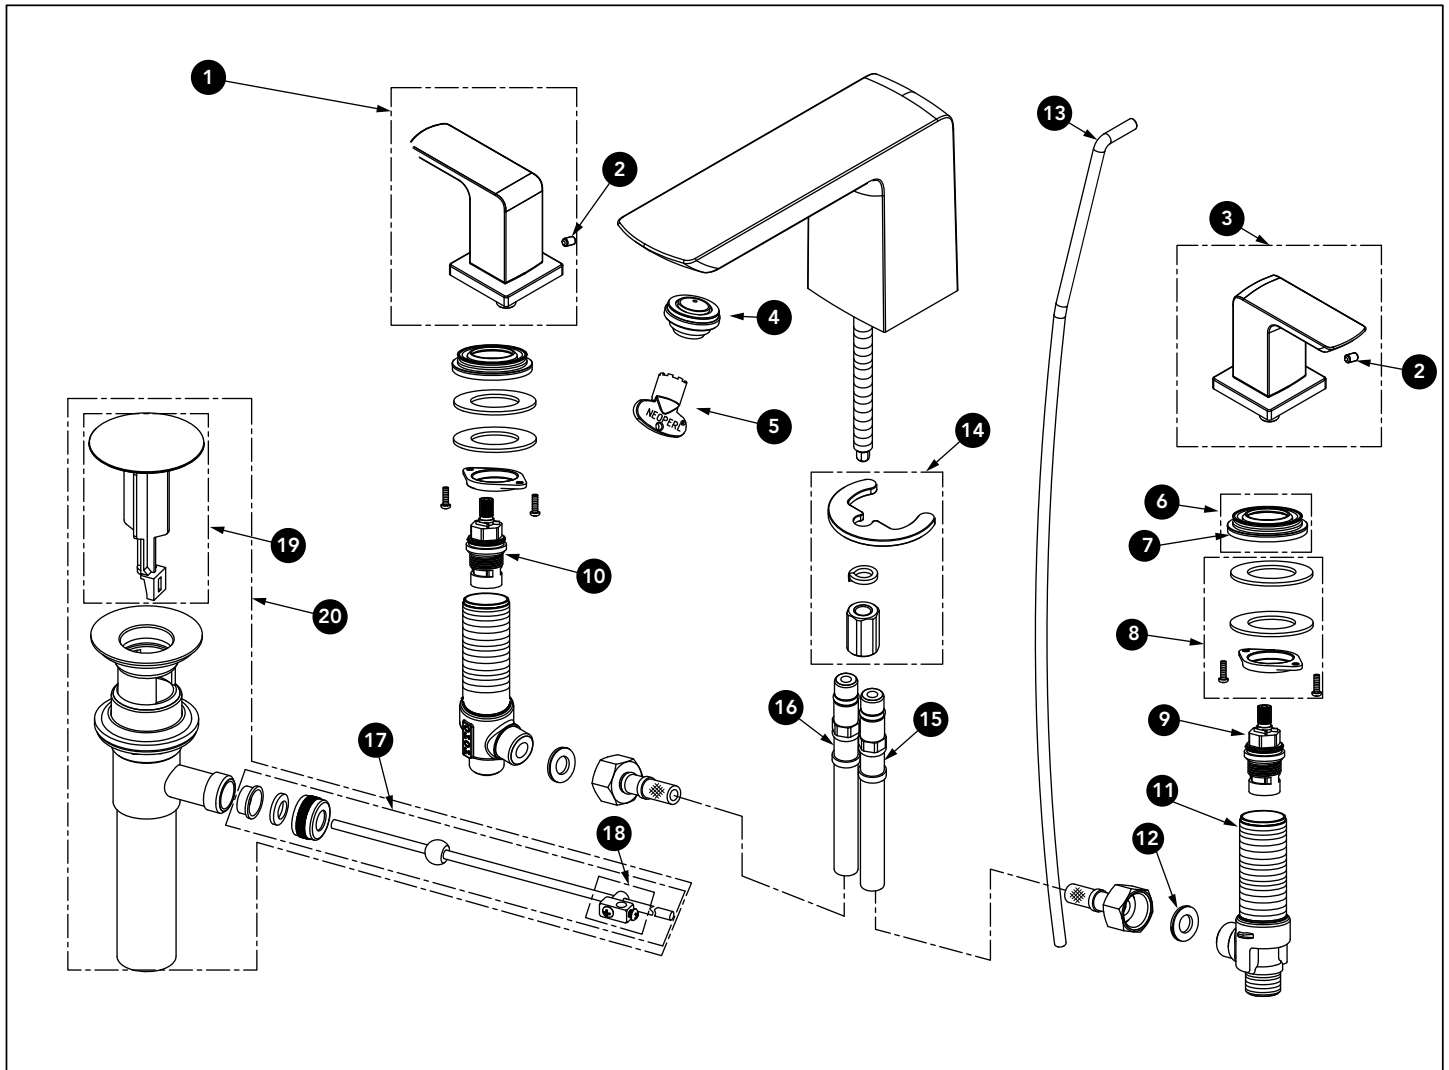

GR Widespread Lavatory Faucet

Item	Part	Description
1*	THP5161#\$\$	Handle (HOT)
2	THP5162	Set Screw
3*	THP5163#\$\$	Handle (COLD)
4	THP5164	Aerator
5	THP5118	Aerator Key
6	THP5165	Collar
7	THP5166	Foam Gasket
8	THP5167	Rubber Gasket + Metal Washer + Mounting Nut + Mounting Screws
9	THP4416	Cartridge (COLD)
10	THP4417	Cartridge (HOT)
11	THP5170	Valve Body
12	THP5171	Gasket
13*	THP5119#\$\$	Drain Lift Rod
14	THP5120	Spout Mounting Hardware
15	THP5172	Supply Hose (COLD)
16	THP5173	Supply Hose (HOT)
17	THP5123	Pivot Arm+Bushings
18	THP5124	Drain Lift Rod Connecting Part
19*	THP5125#\$\$	Plunger
20*	THP5126#\$\$	Drain Assembly

* Please specify finish when ordering

LEGEND
\$\$ = Denotes Finish
#CP = Polished Chrome
#BN = Brushed Nickel