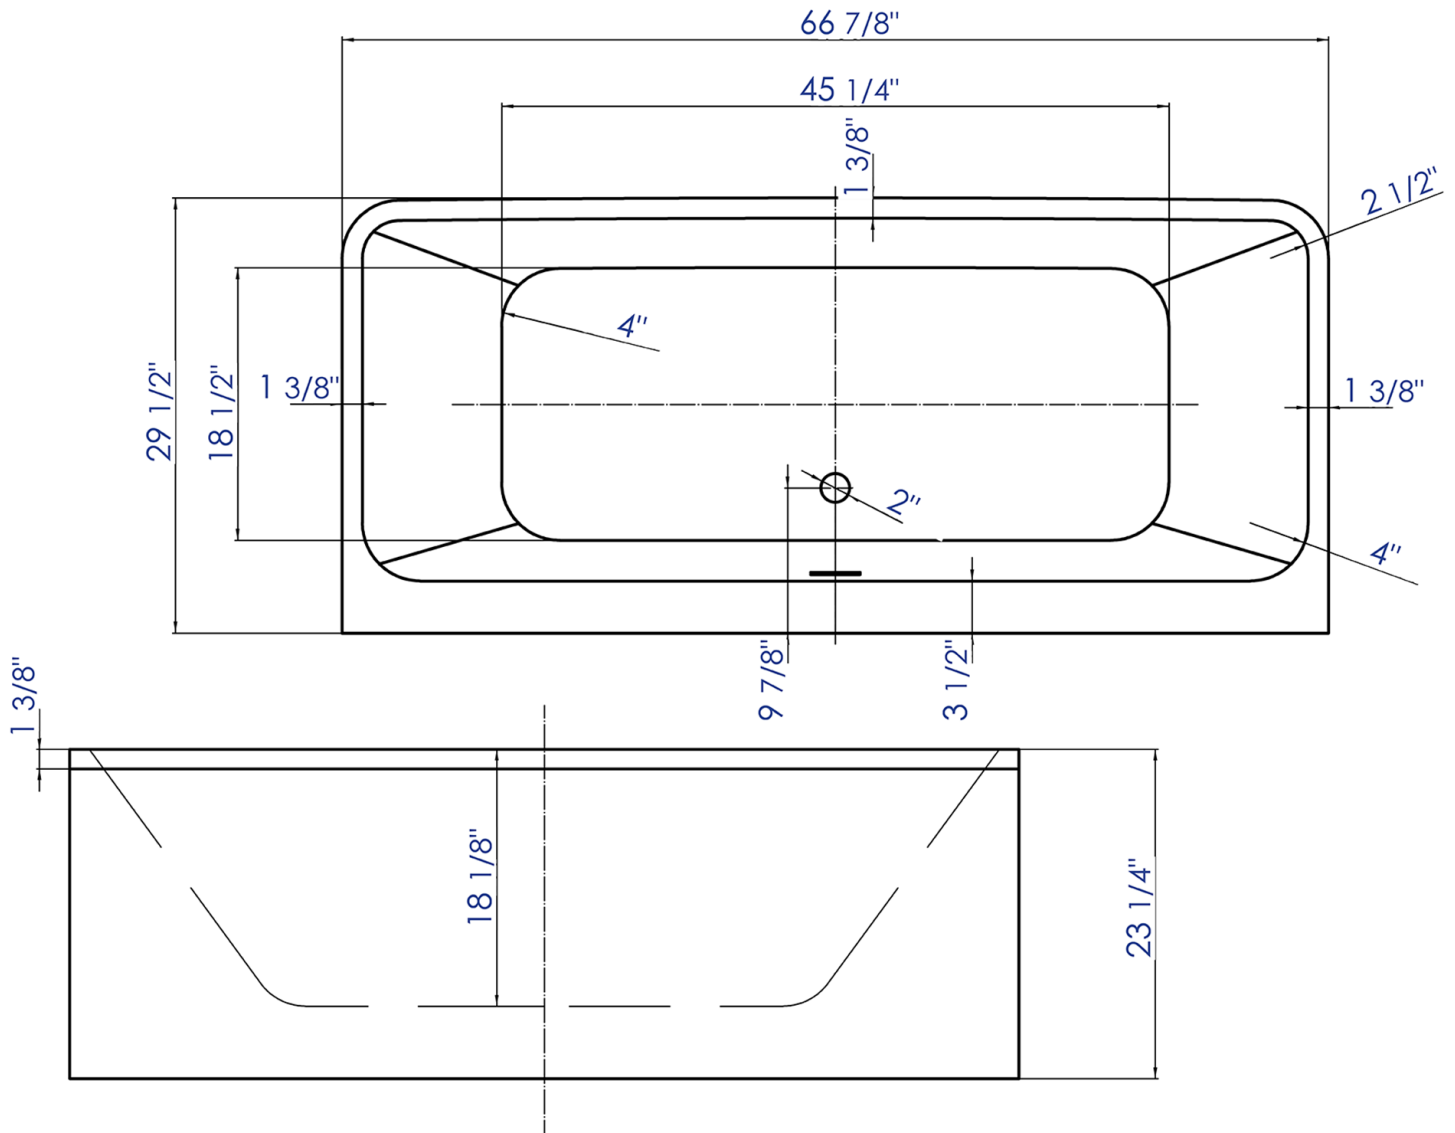

AB8859

67" Rectangular Free Standing White Acrylic Bathtub

Note: All product dimensions are approximate and should be verified on site prior to installation.
Visit www.ALFIbrand.com for more information.