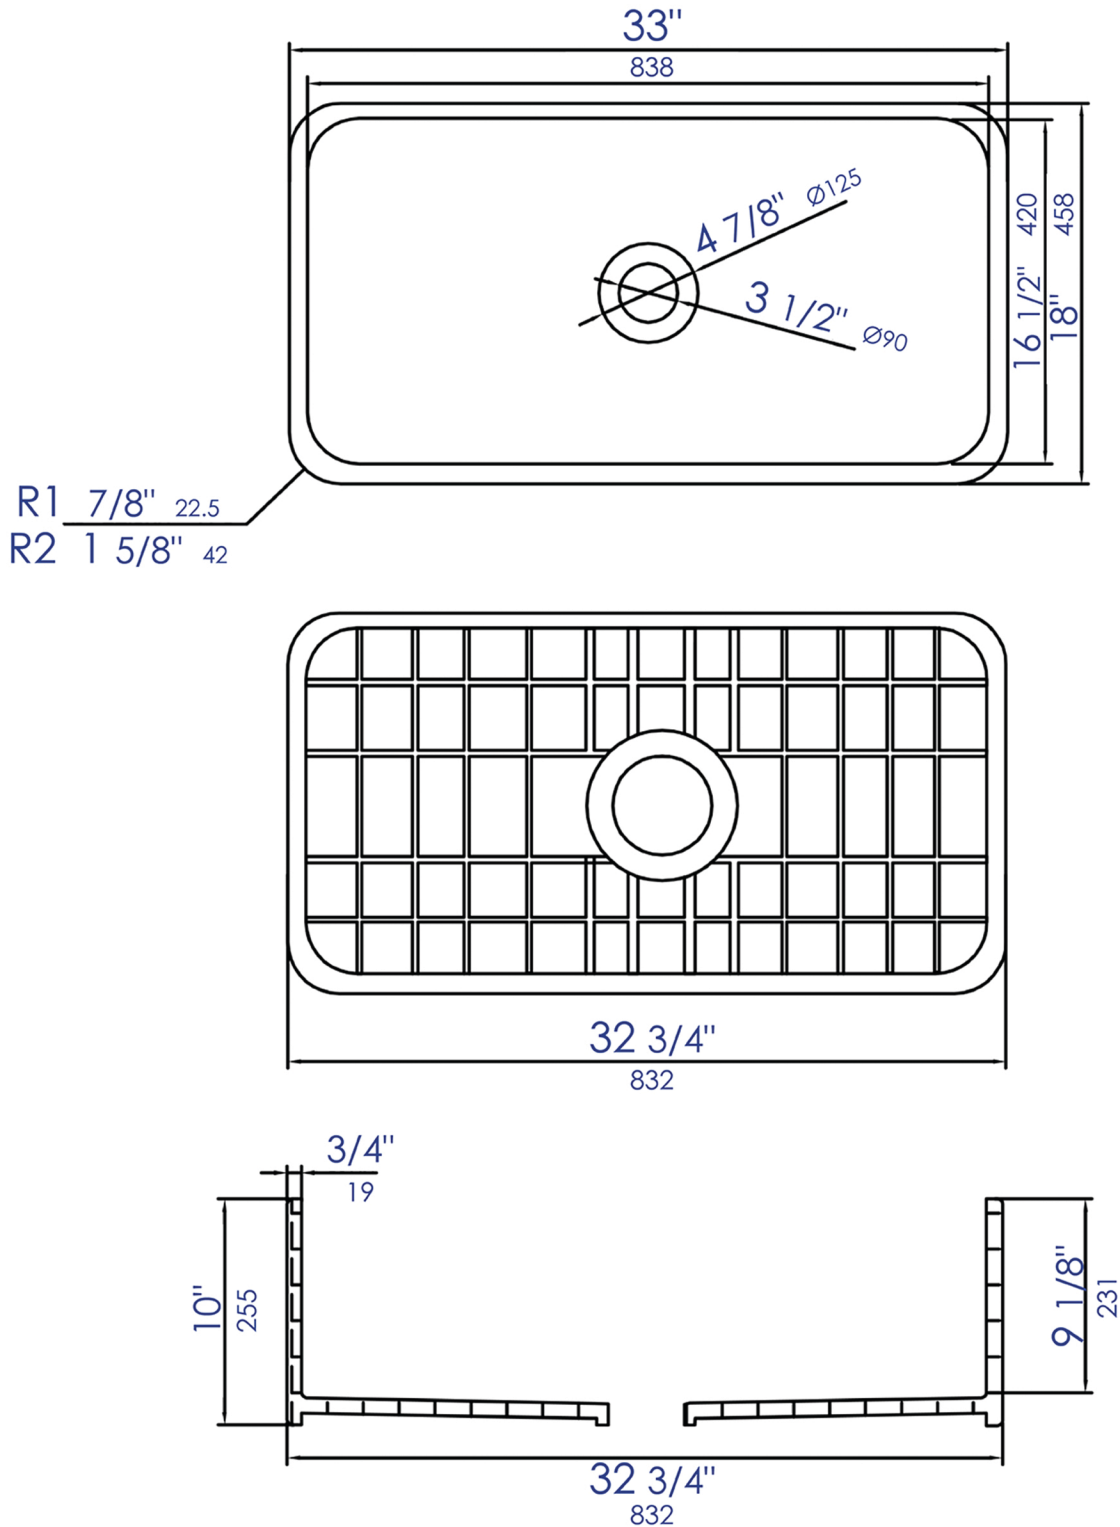

ABF3S18S

Smooth Apron 33" x 18" Single Bowl Fireclay Farm Sink

Note: All product dimensions are approximate and should be verified on site prior to installation. Visit www.ALFIbrand.com for more information.