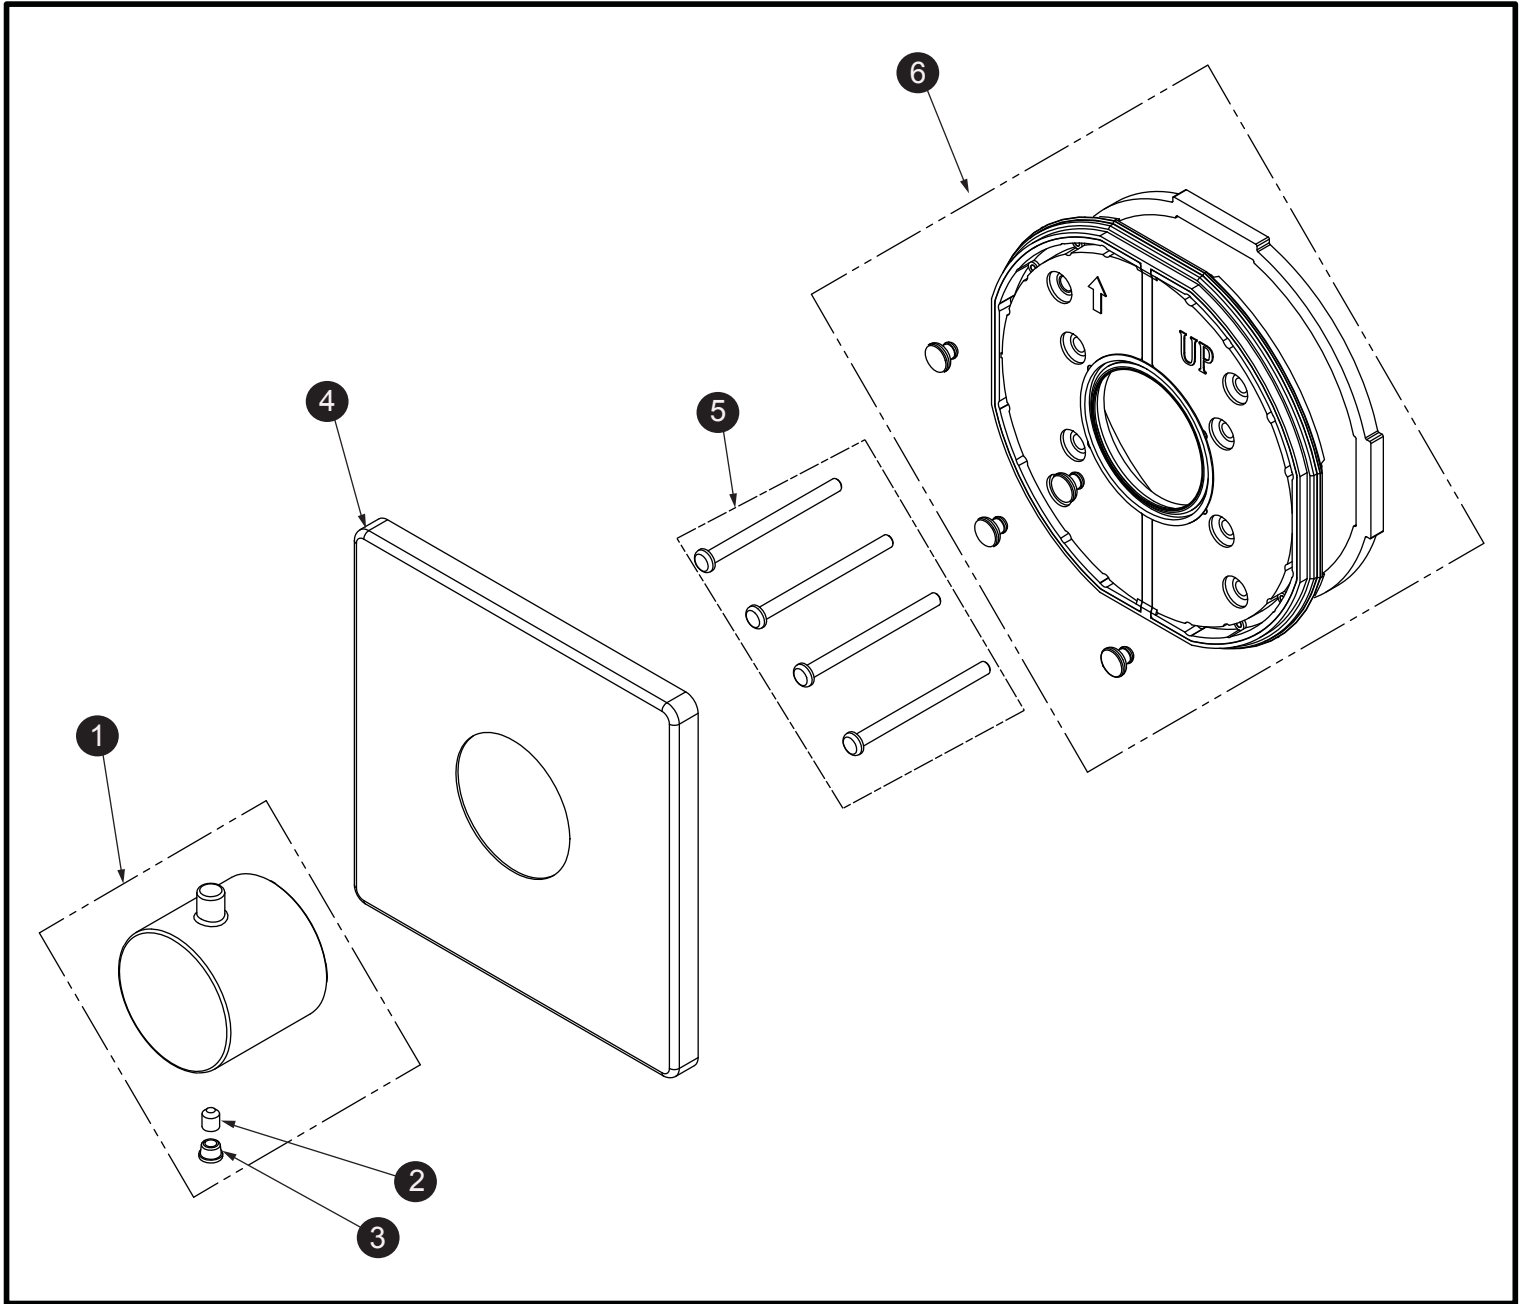

**3-Way w/o Shutoff Diverter Trim (Square)**

\* Please specify finish when ordering

LEGEND	
\$\$	= Denotes Finish
#CP	= Polished Chrome
#BN	= Brushed Nickel
#PN	= Polished Nickel

Item	Part	Description
1*	THP5257#\$\$	Handle
2	THP5258	Set Screw
3	THP5316	Plug
4*	THP5266#\$\$	Trim
5	THP5219	Screw (4pcs/pkg)
6	THP5220	Lining Plate