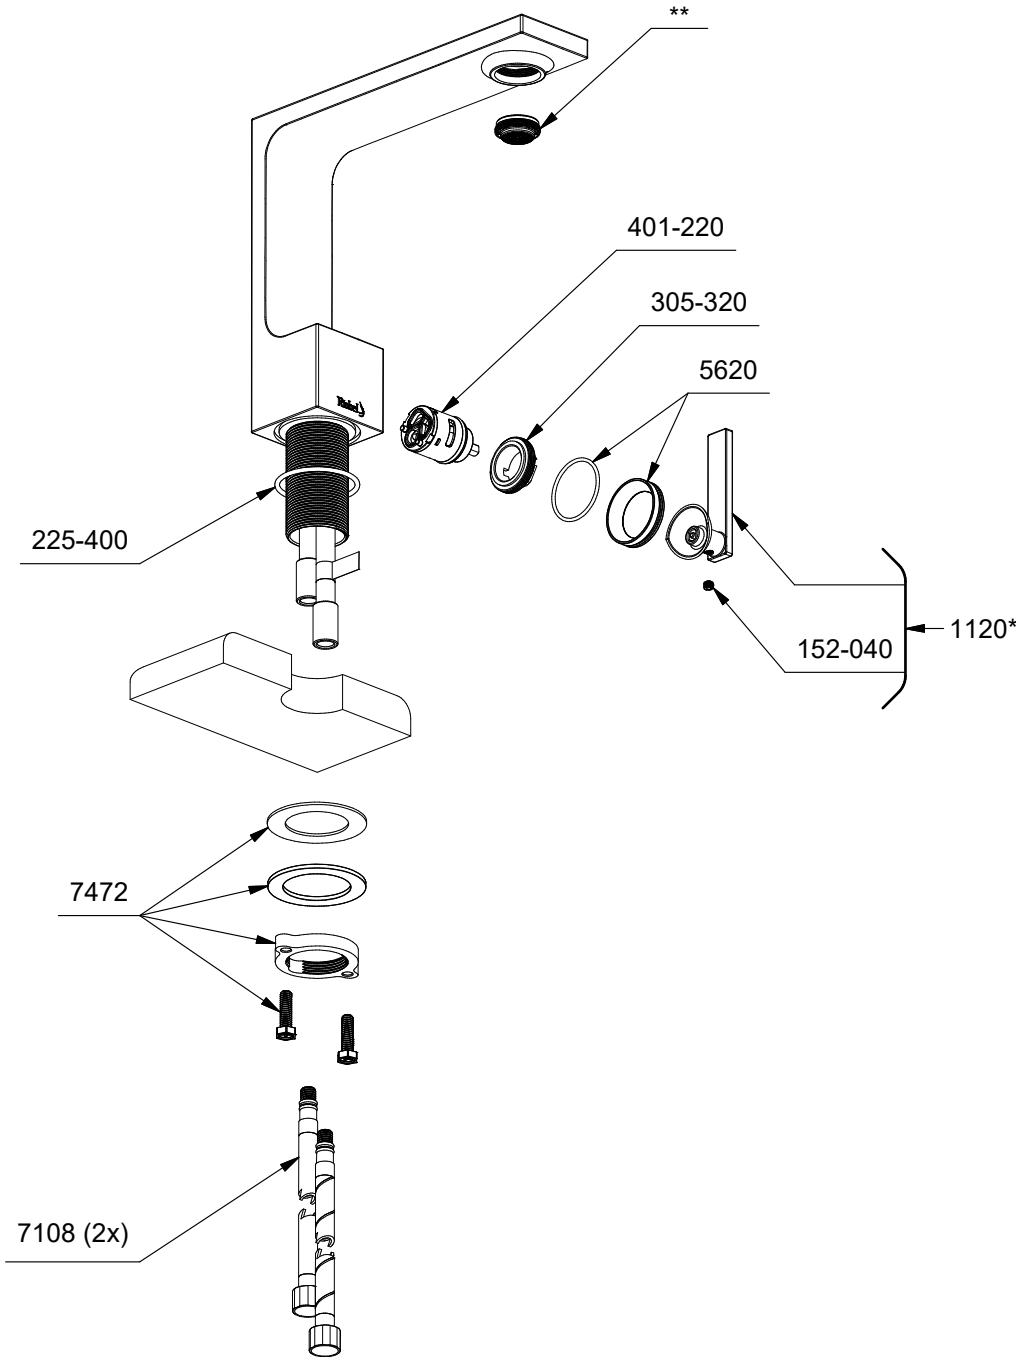

RFS01
 Reflet
 Single hole lavatory faucet

*Sizes, models and finishes may differ from those presented.

Push drain part view, See DB140

***Finish determined by Suffix**

Finish	Description
C	Chrome
BC	Brushed Chrome
BN	Brushed Nickel
BG	Brushed Gold

****Aerator Kit (Include tool) :**

- S6-693-12 (1.2gpm / 4.6l/min)
- S6-693-10 (1.0gpm / 3.8l/min)
- S6-693-05 (0.5gpm / 1.9l/min)

TOOL :

- 505-025 (Allen key 2.5mm)