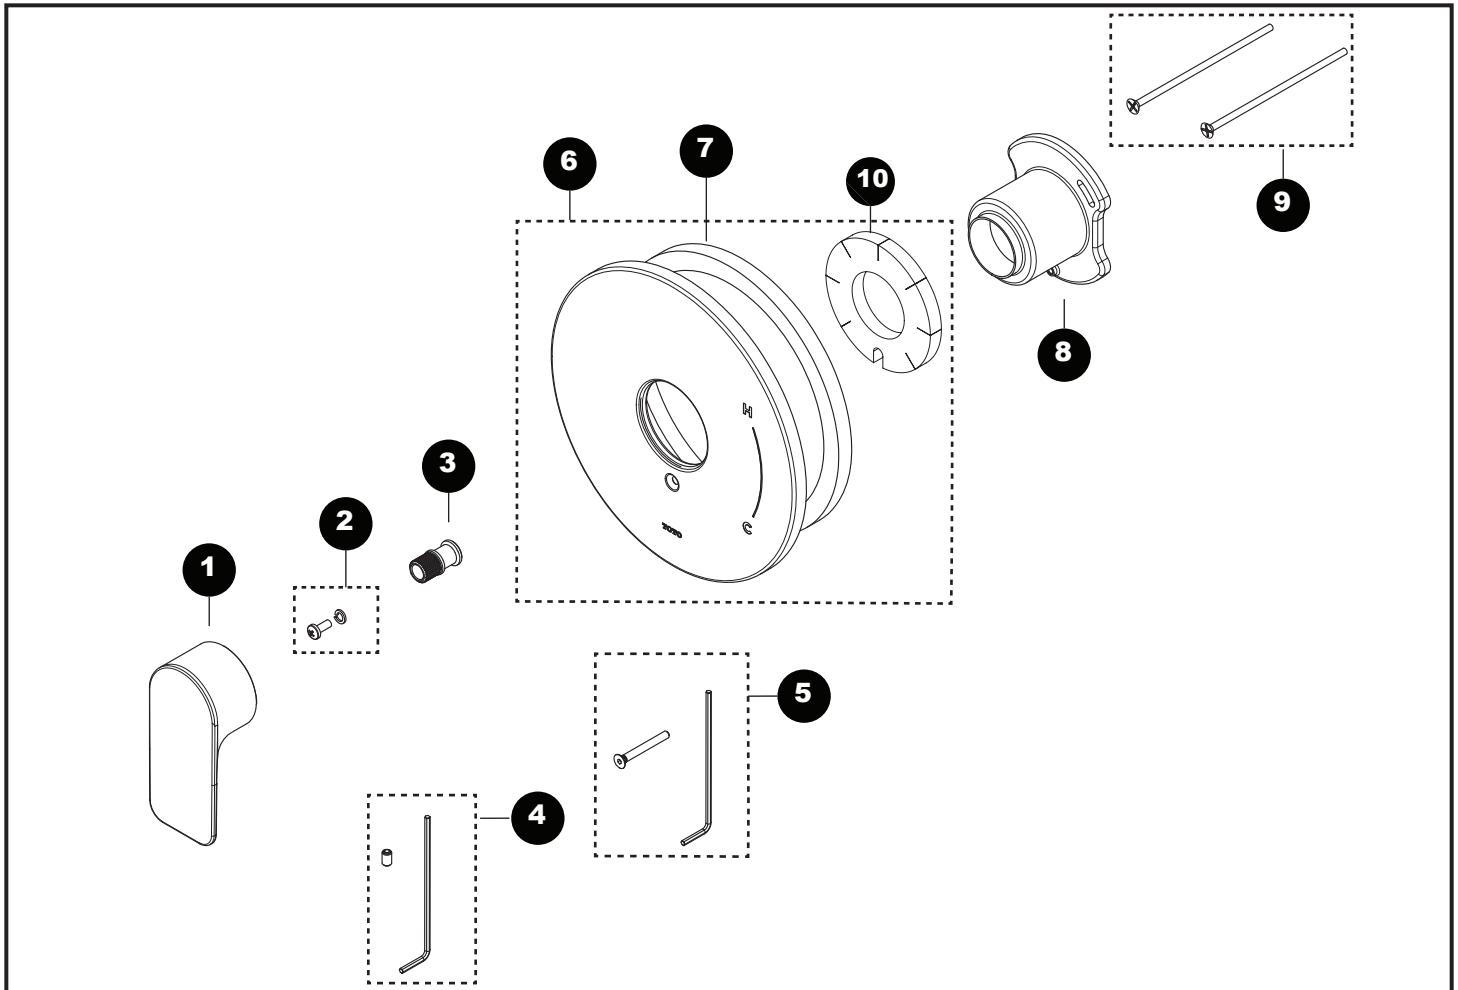

Oberon®
Pressure Balance Trim Round

Item	Part	Description
1	THP5101#CP	Handle
2	THP4825	Screw and lock washer
3	THP5105	Adapter
4	THP4968	Setscrew and Allen wrench
5	THP5104	Screw and Allen wrench
6	THP5102#CP	Escutcheon with gaskets
7	THP5392	Gasket
8	THP5106#CP	Collar
9	THP5391	2.5" Screws (2pc)
	THP4837	4" Screws (2pc)
10	THP5107	Gasket