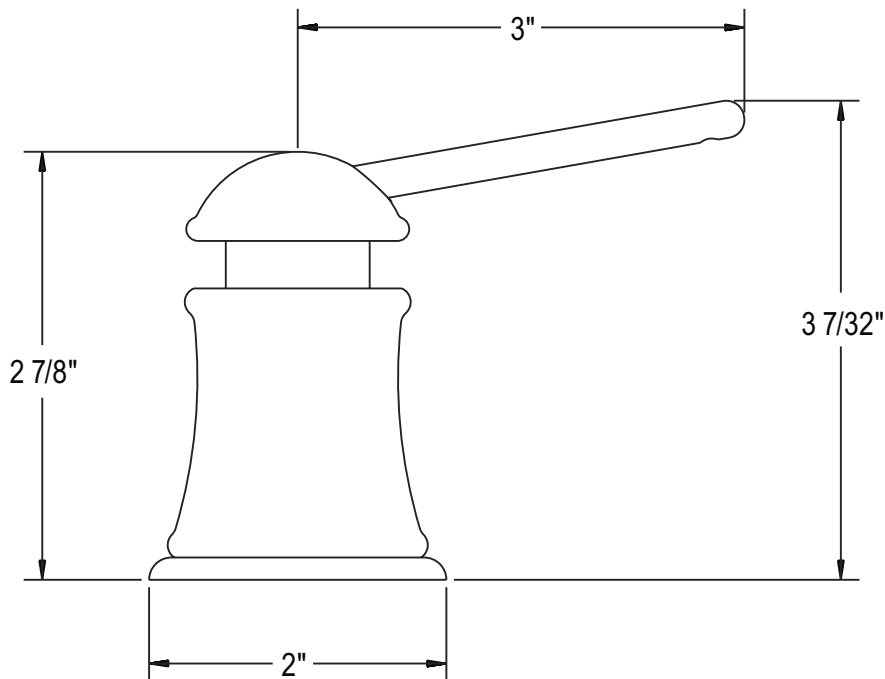

For warranty or additional information, contact:

U.S.A.
houseofrohl.com/support
1-800-777-9762

QUEBEC / MARITIMES / WESTERN CANADA
QUÉBEC / MARITIMES / OUEST CANADIEN
QUEBEC / MARITIMOS / CANADA OCCIDENTAL
houseofrohl.ca/support
1-866-473-8442

ONTARIO
houseofrohl.ca/support
1-800-287-5354