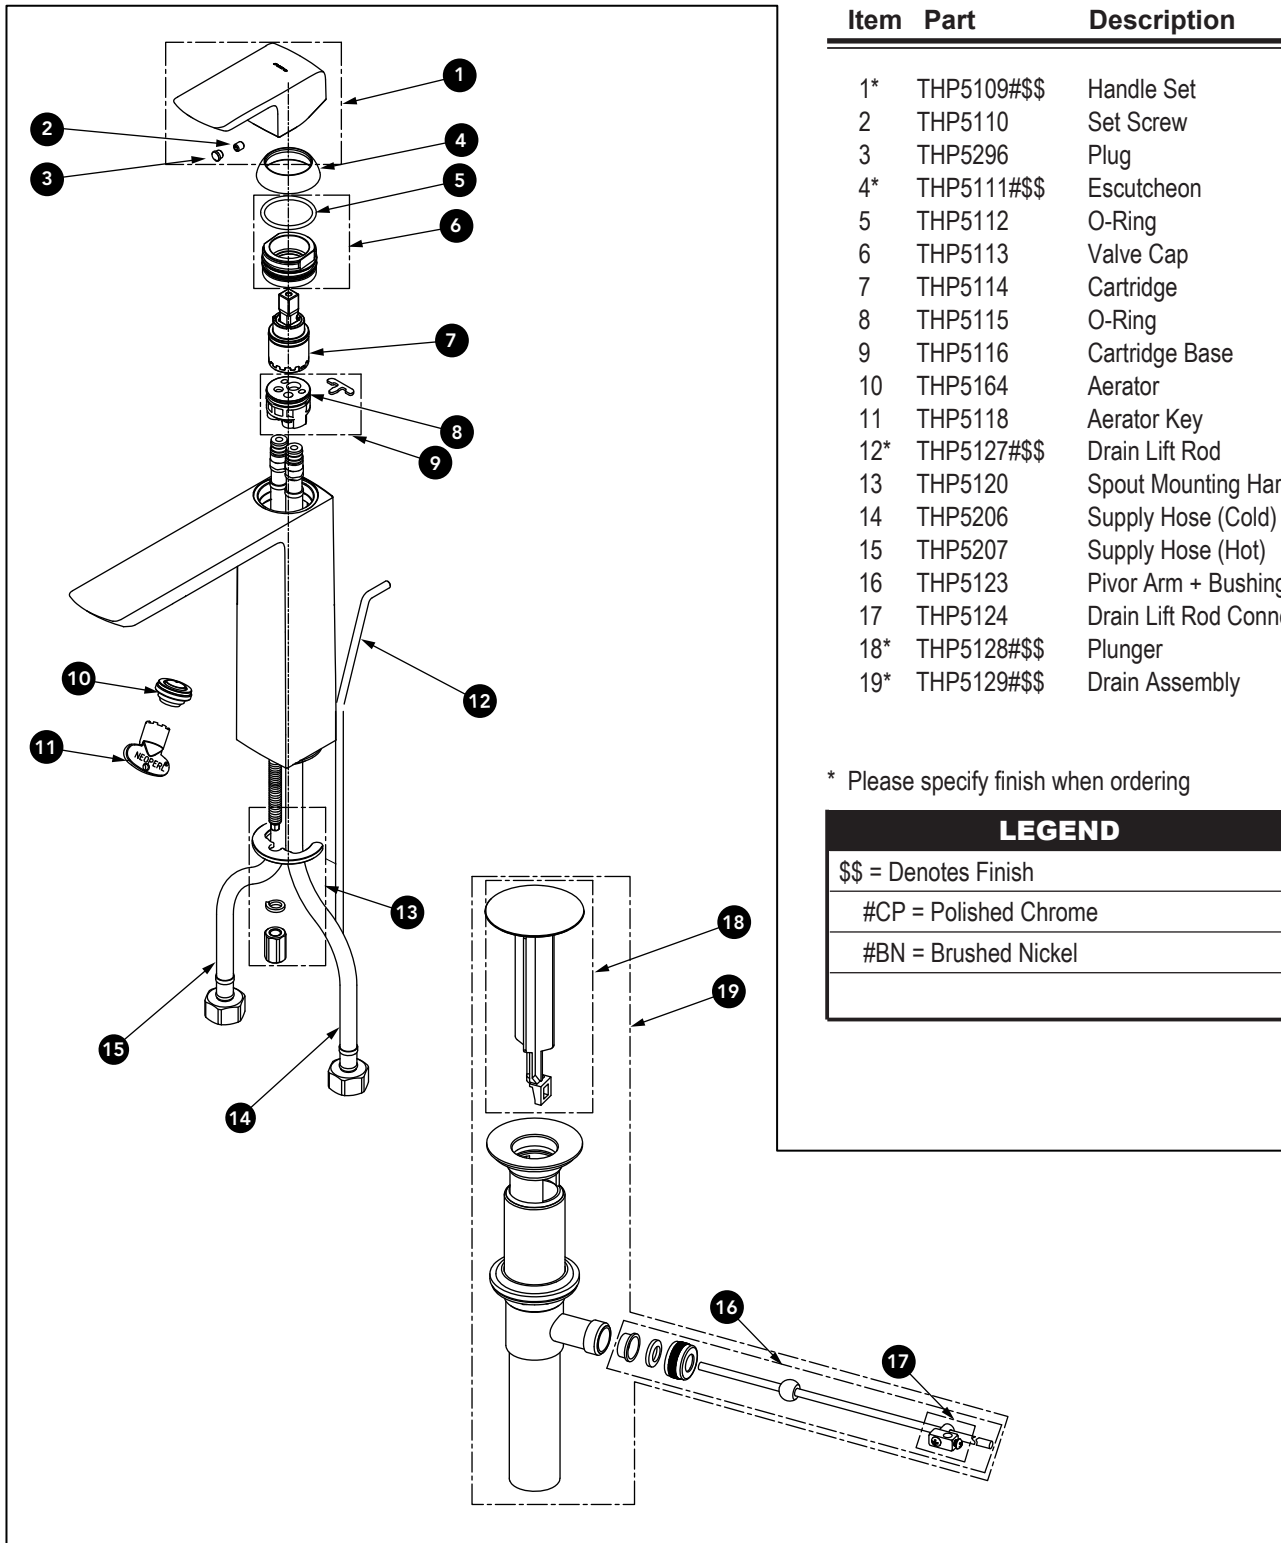

GR Single Handle Lavatory Faucet(L)

Item	Part	Description
1*	THP5109#\$\$	Handle Set
2	THP5110	Set Screw
3	THP5296	Plug
4*	THP5111#\$\$	Escutcheon
5	THP5112	O-Ring
6	THP5113	Valve Cap
7	THP5114	Cartridge
8	THP5115	O-Ring
9	THP5116	Cartridge Base
10	THP5164	Aerator
11	THP5118	Aerator Key
12*	THP5127#\$\$	Drain Lift Rod
13	THP5120	Spout Mounting Hardware
14	THP5206	Supply Hose (Cold)
15	THP5207	Supply Hose (Hot)
16	THP5123	Pivot Arm + Bushings
17	THP5124	Drain Lift Rod Connecting Part
18*	THP5128#\$\$	Plunger
19*	THP5129#\$\$	Drain Assembly

* Please specify finish when ordering

LEGEND
\$\$ = Denotes Finish
#CP = Polished Chrome
#BN = Brushed Nickel